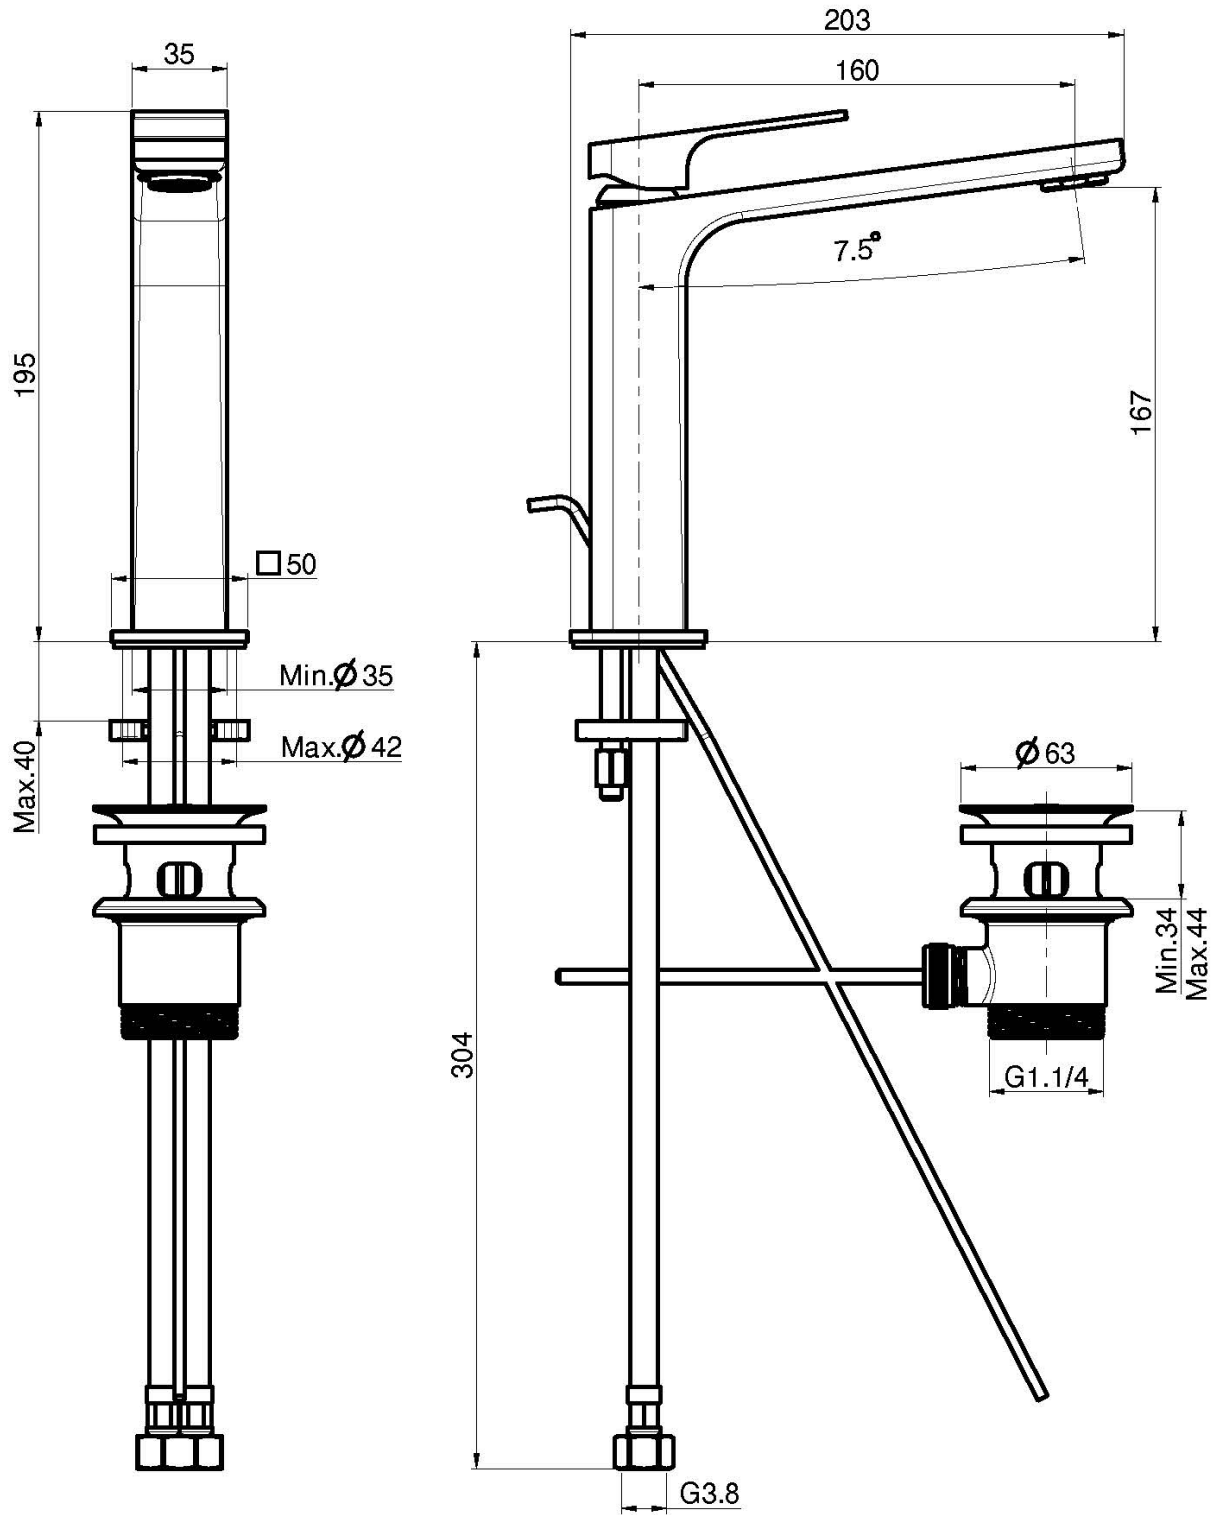

Code F3381L

SLEEVE BASIN MIXER

- spout 160 mm
- n. 2 flexible hoses
- pop-up waste 1"1/4
- white and black finishes use click clack pop up waste
- **this product is available without waste (see page 18)**
- **this product is available with click clack pop-up waste (see page19)**

Finishing

- CHROM
CR
- BRUSHED NICKEL
SN
- WHITE MATT
BS
- BLACK MATT
NS

IMAGE

See the general sales conditions in our current pricelist

This drawing is the property of FIMA Carlo Frattini. Any complete or partial reproduction, or any transmission to third party without FIMA Carlo Frattini authorization is forbidden.