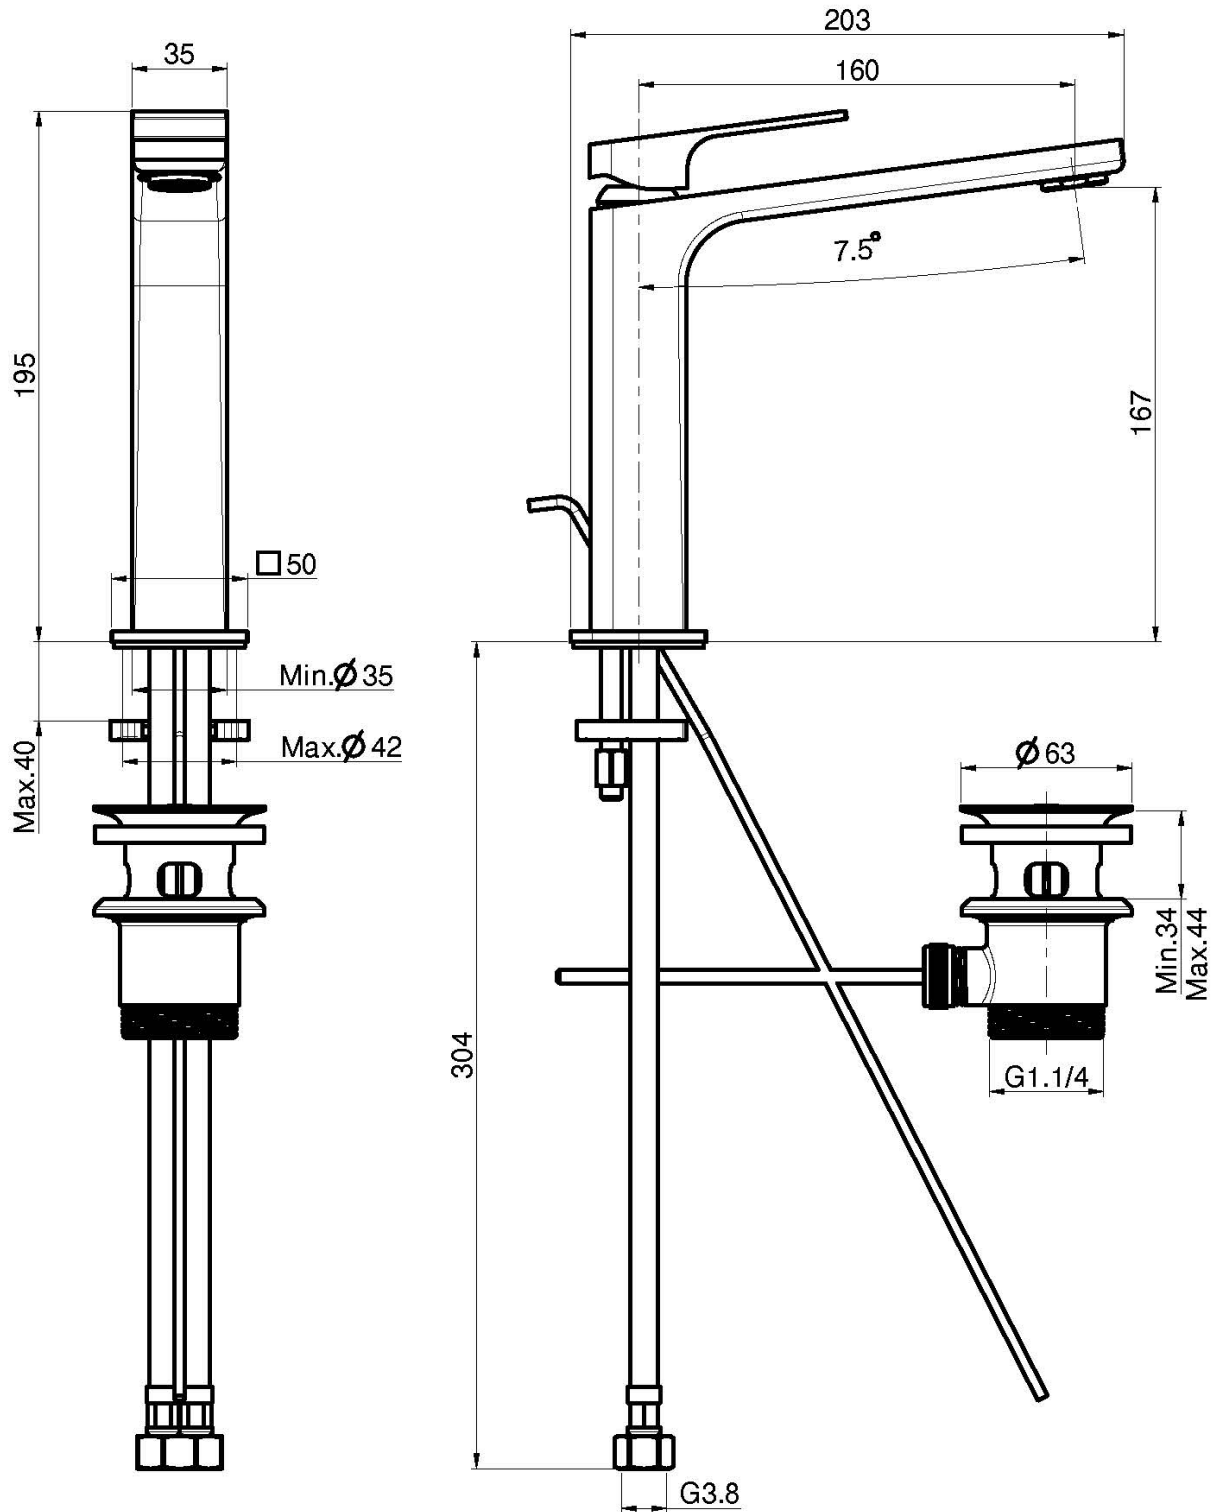

This drawing is the property of FIMA Carlo Frattini. Any complete or partial reproduction, or any transmission to third party without FIMA Carlo Frattini authorization is forbidden.