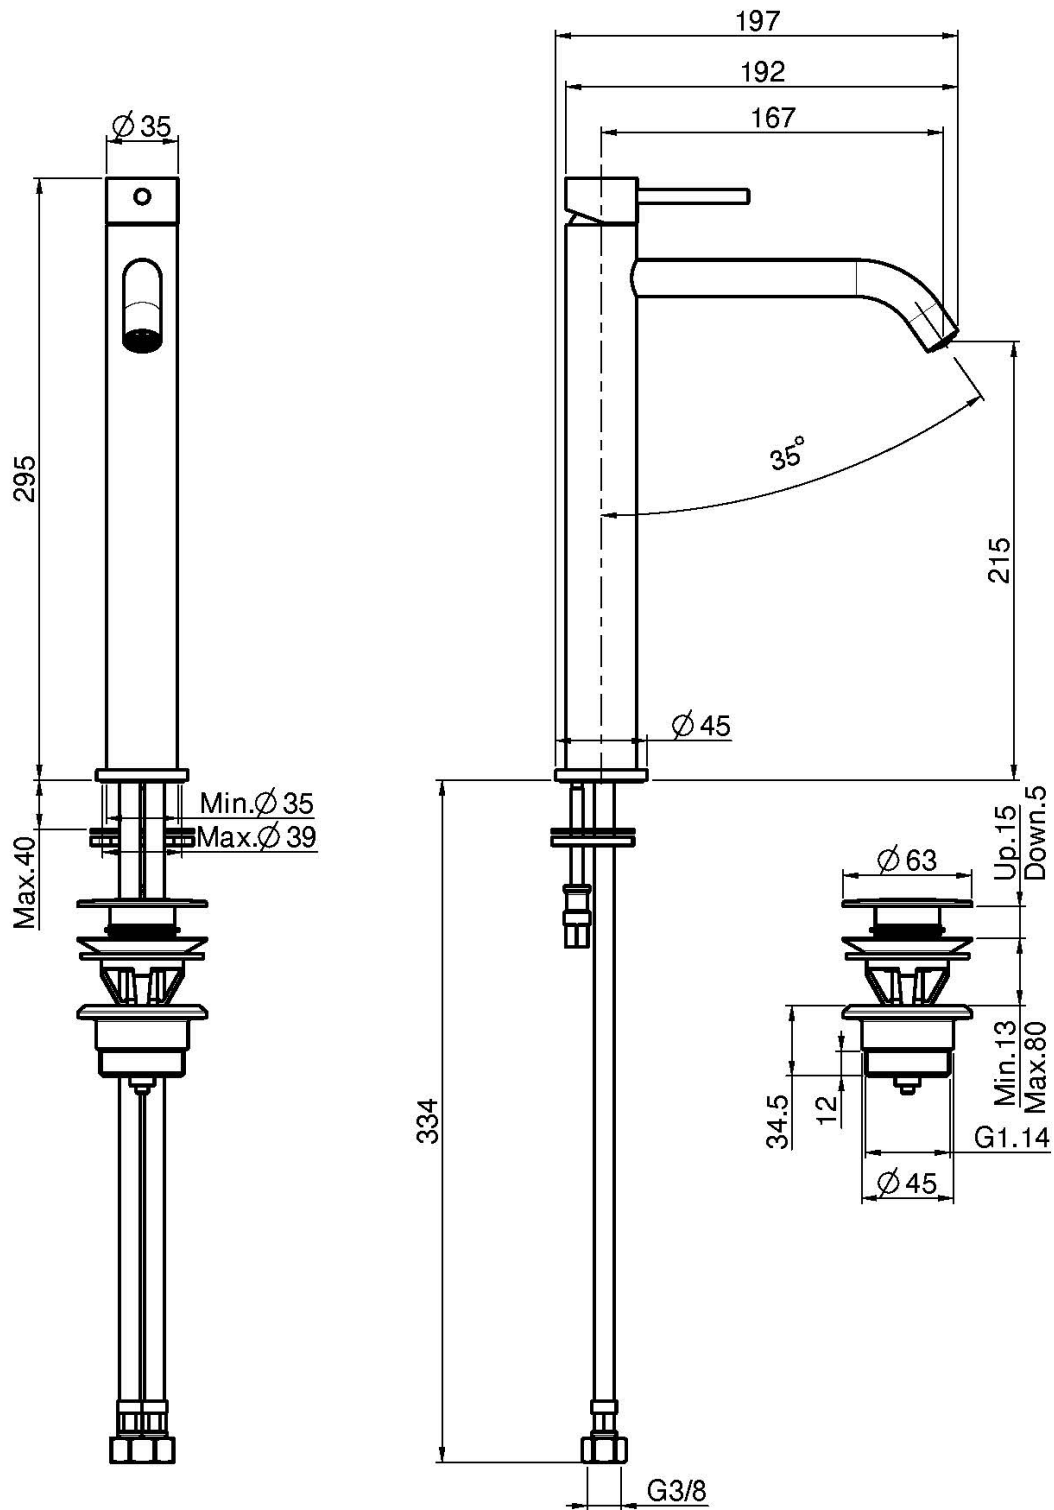

This drawing is the property of FIMA Carlo Frattini. Any complete or partial reproduction, or any transmission to third party without FIMA Carlo Frattini authorization is forbidden.