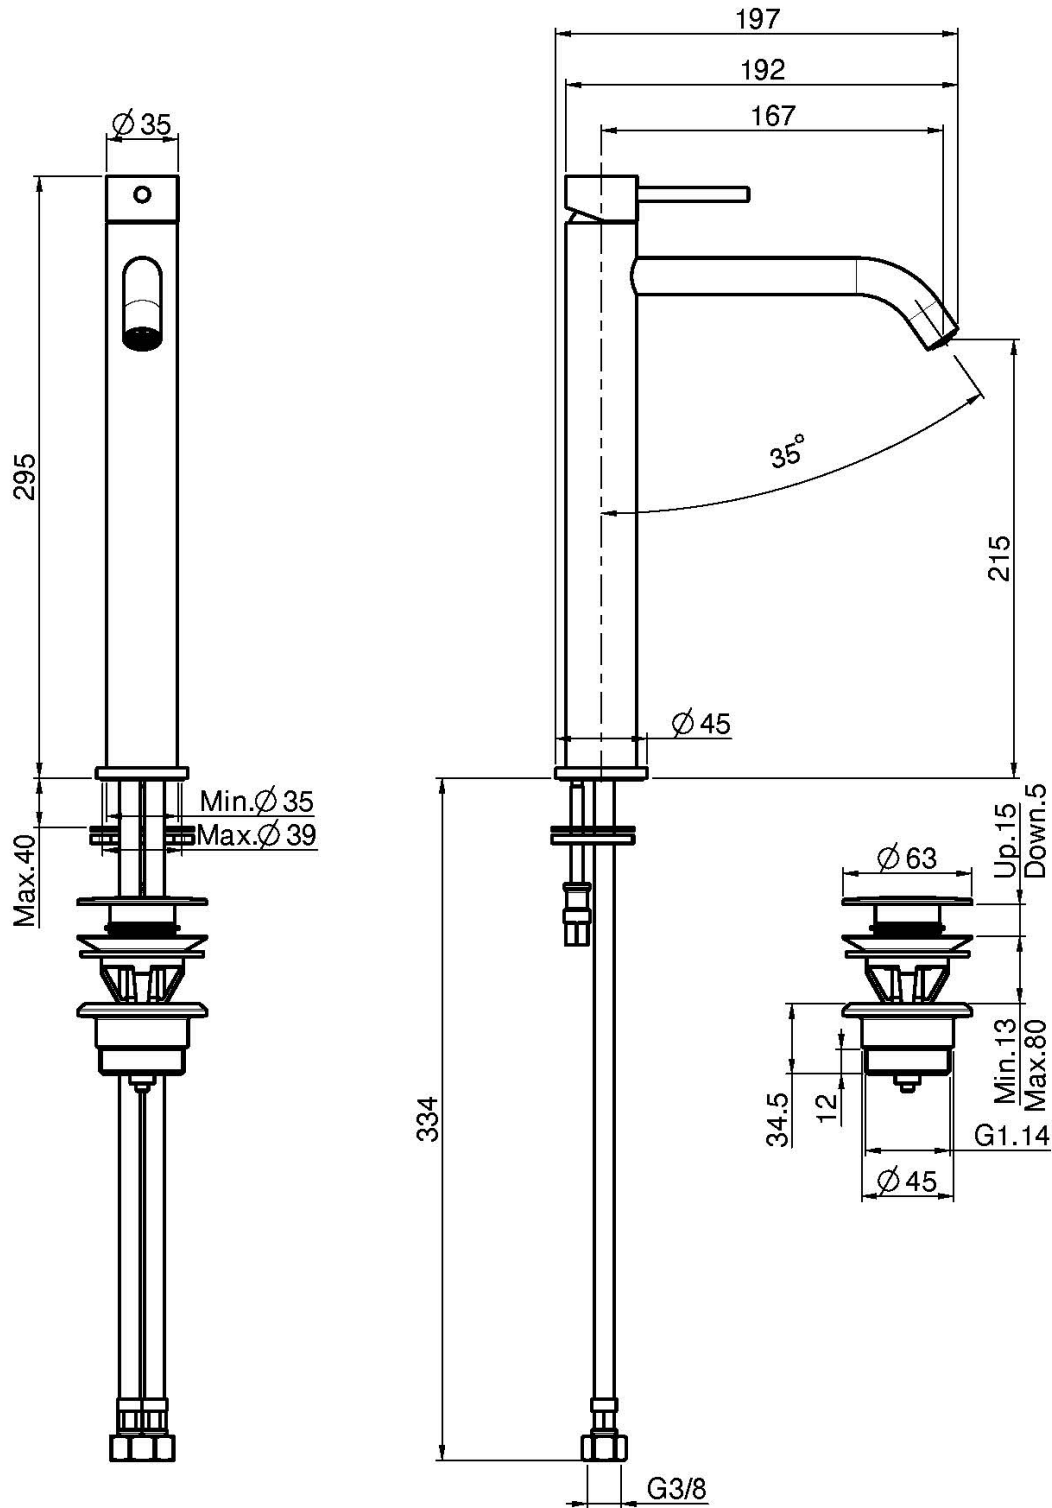

This drawing is the property of FIMA Carlo Frattini. Any complete or partial reproduction, or any transmission to third party without FIMA Carlo Frattini authorization is forbidden.