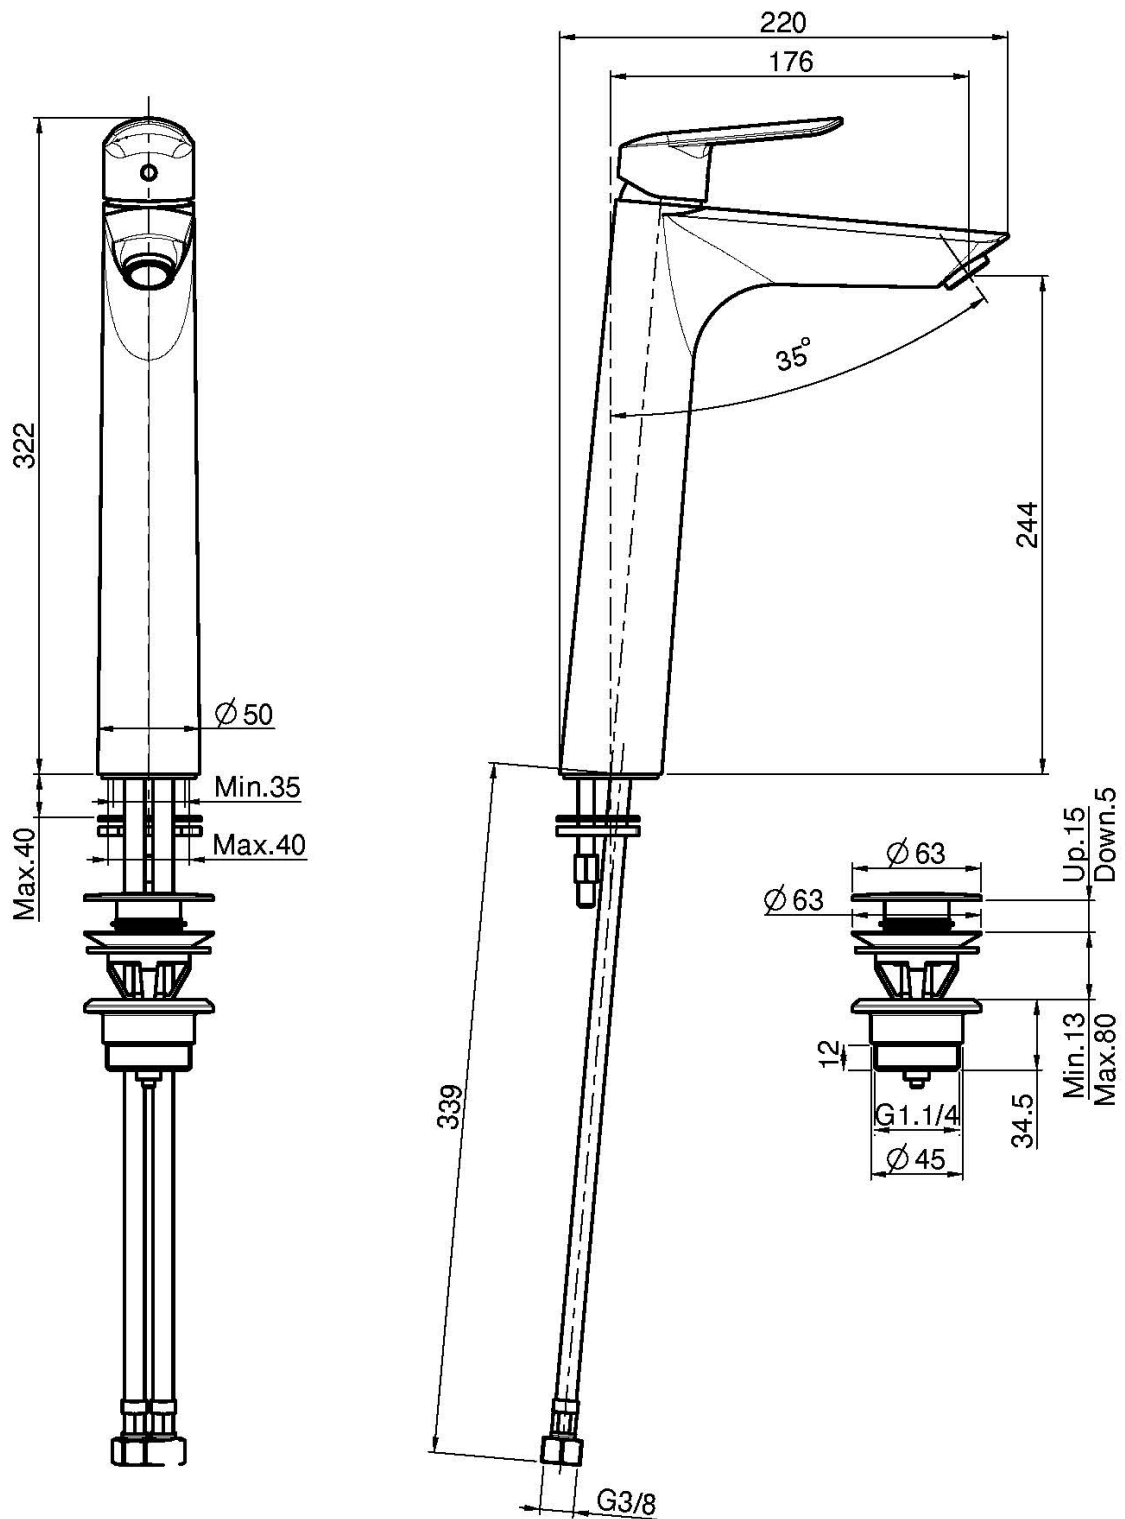

This drawing is the property of FIMA Carlo Frattini. Any complete or partial reproduction, or any transmission to third party without FIMA Carlo Frattini authorization is forbidden.