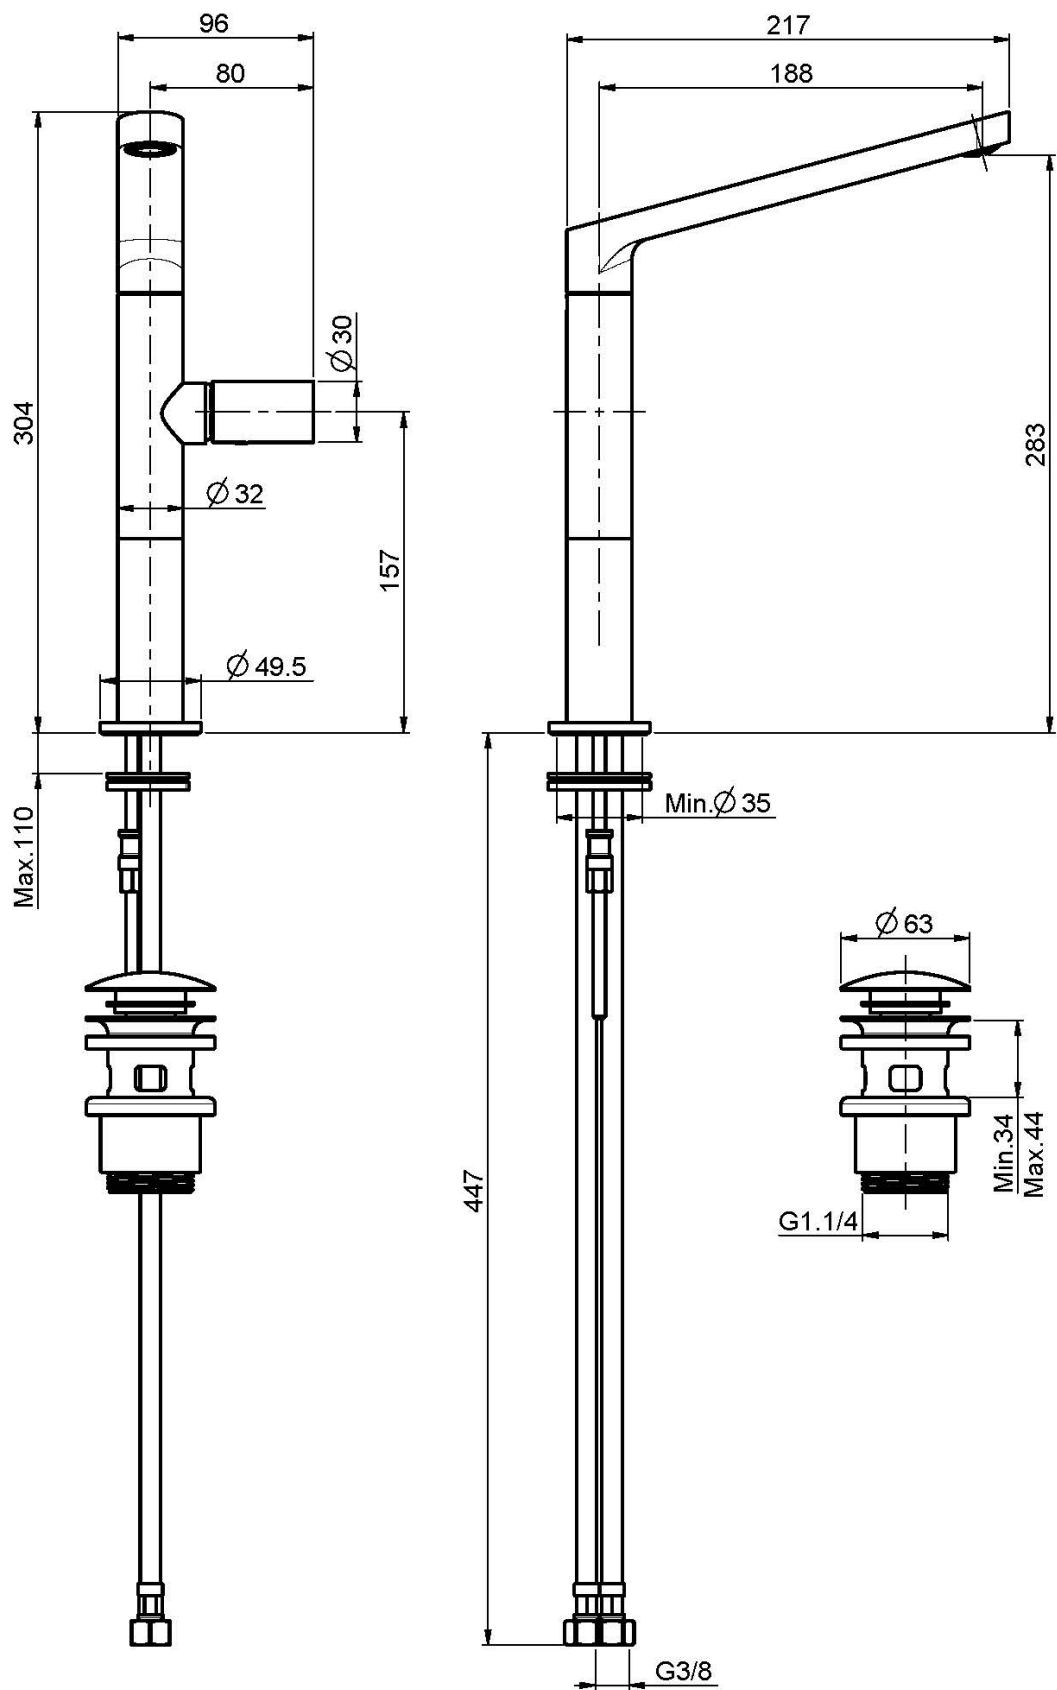

This drawing is the property of FIMA Carlo Frattini. Any complete or partial reproduction, or any transmission to third party without FIMA Carlo Frattini authorization is forbidden.