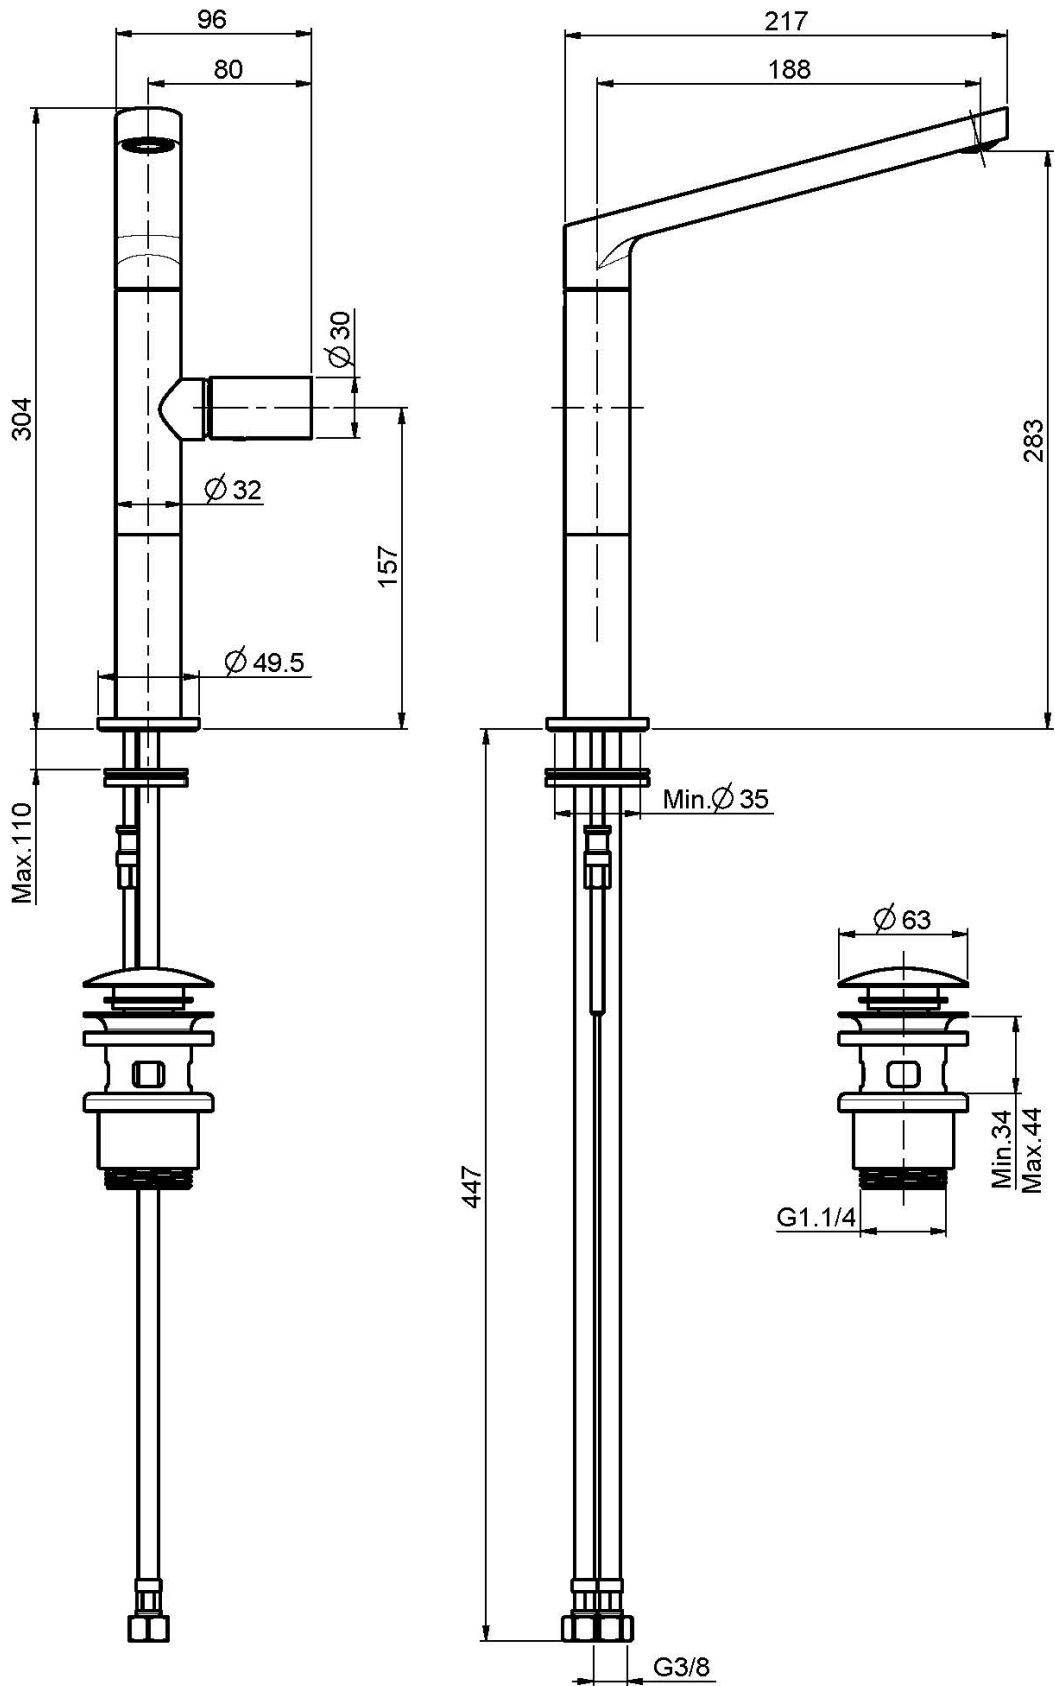

This drawing is the property of FIMA Carlo Frattini. Any complete or partial reproduction, or any transmission to third party without FIMA Carlo Frattini authorization is forbidden.