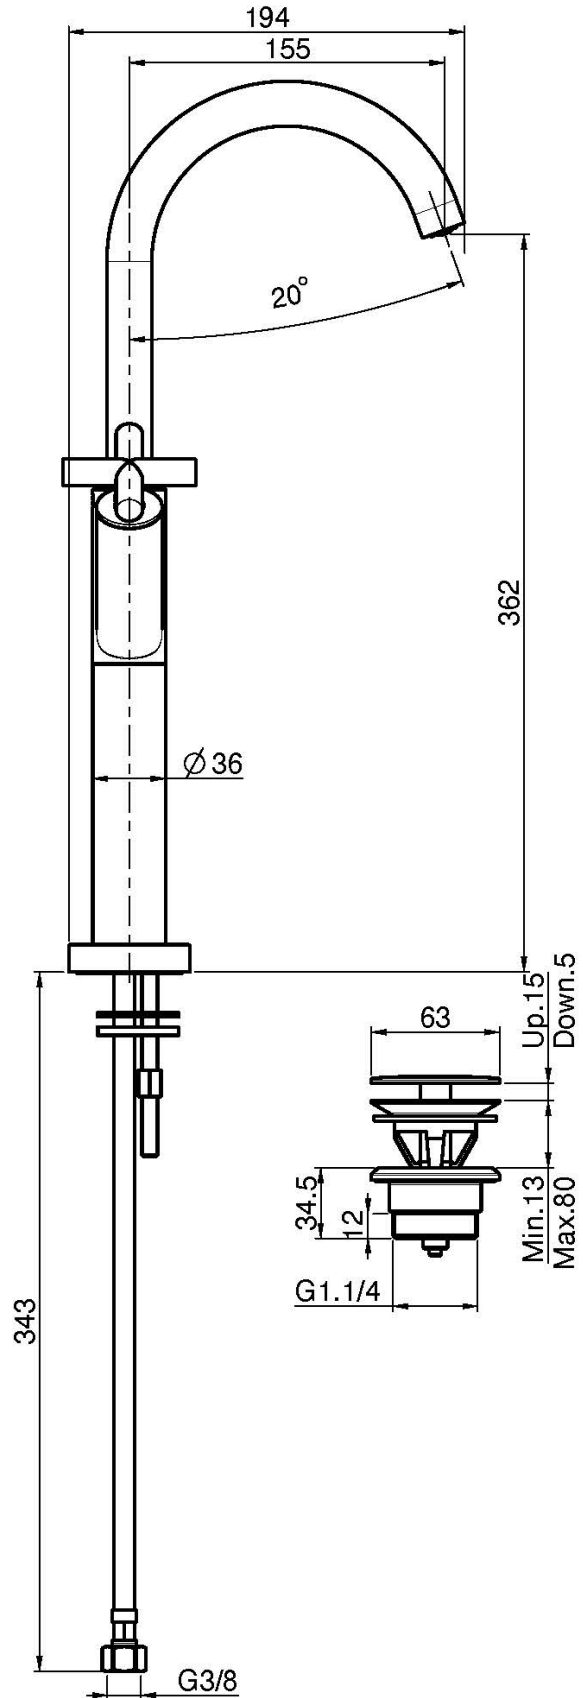

This drawing is the property of FIMA Carlo Frattini. Any complete or partial reproduction, or any transmission to third party without FIMA Carlo Frattini authorization is forbidden.