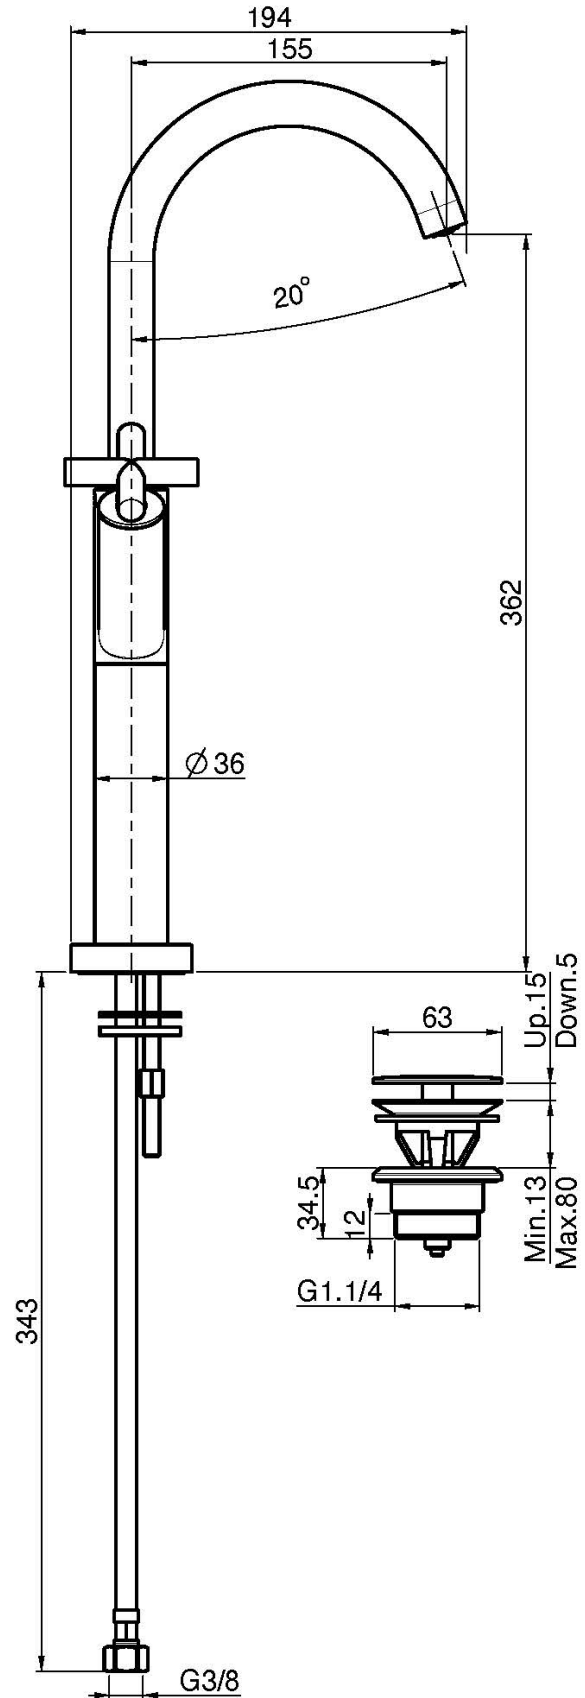

This drawing is the property of FIMA Carlo Frattini. Any complete or partial reproduction, or any transmission to third party without FIMA Carlo Frattini authorization is forbidden.