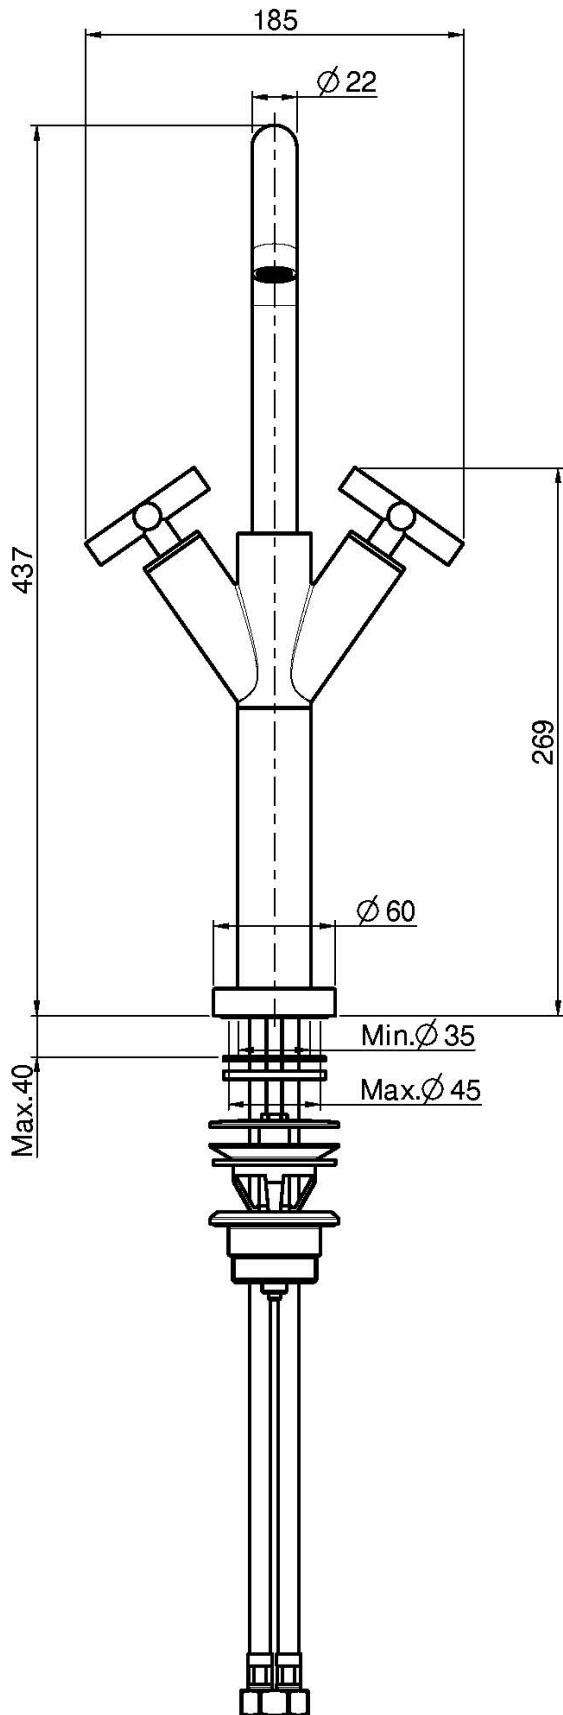

This drawing is the property of FIMA Carlo Frattini. Any complete or partial reproduction, or any transmission to third party without FIMA Carlo Frattini authorization is forbidden.