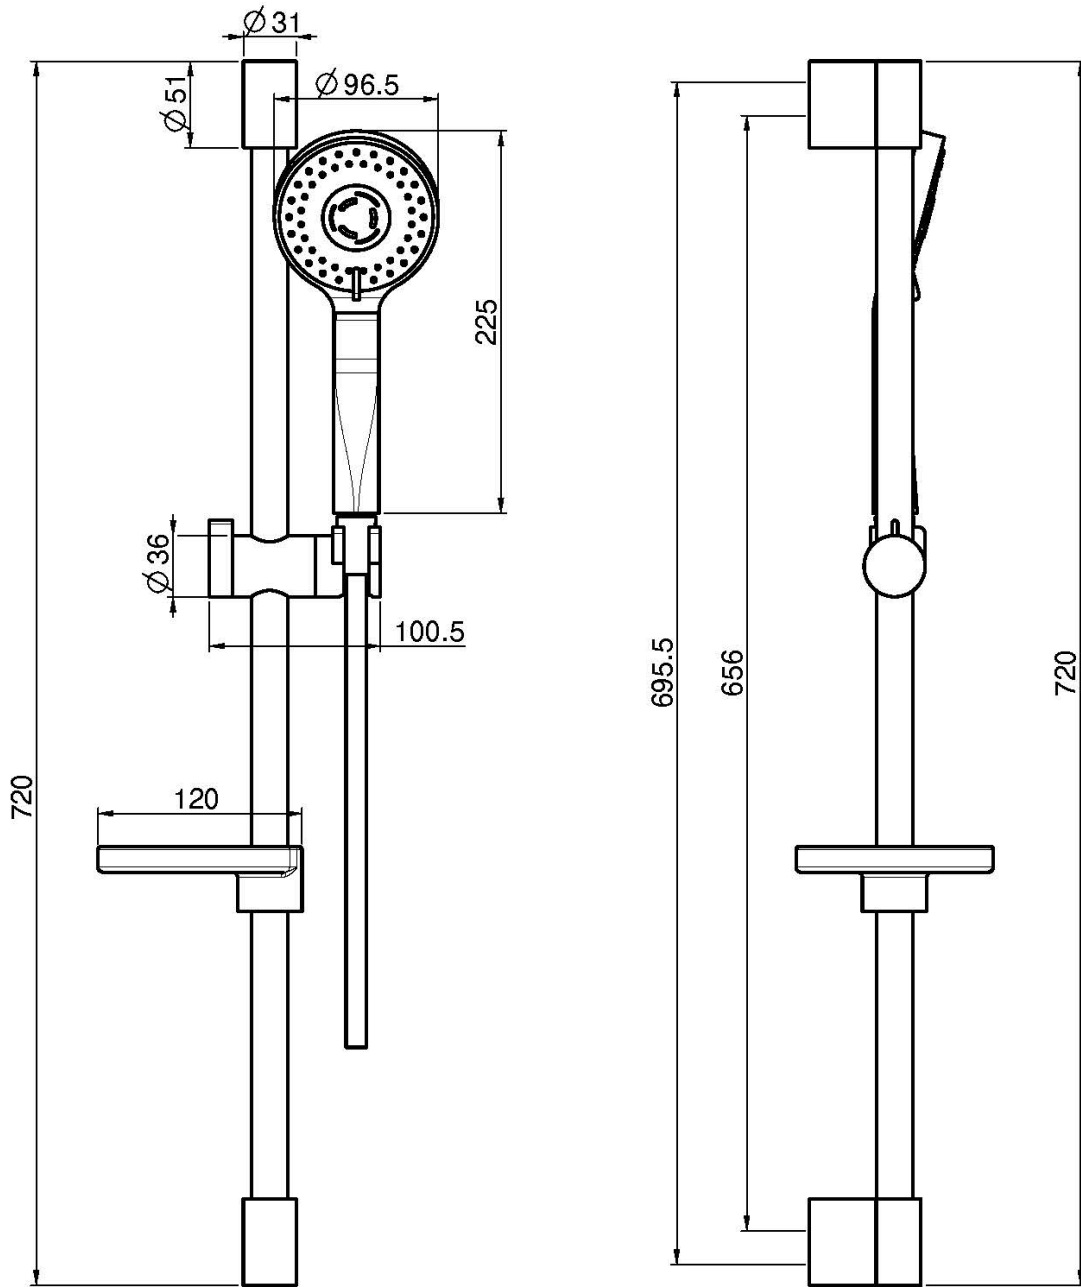

This drawing is the property of FIMA Carlo Frattini. Any complete or partial reproduction, or any transmission to third party without FIMA Carlo Frattini authorization is forbidden.