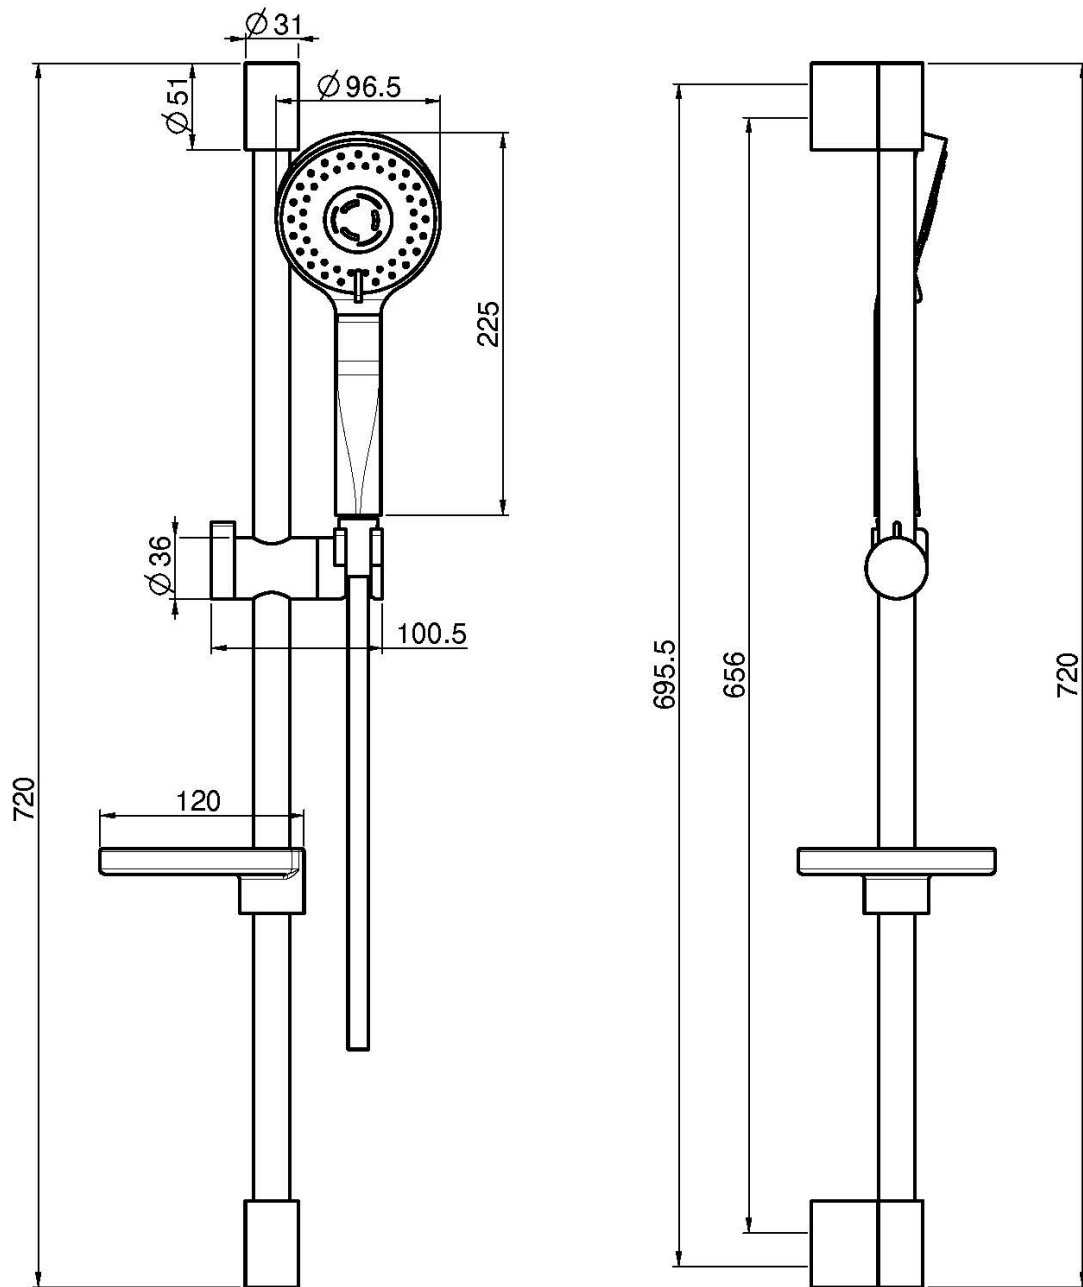

This drawing is the property of FIMA Carlo Frattini. Any complete or partial reproduction, or any transmission to third party without FIMA Carlo Frattini authorization is forbidden.