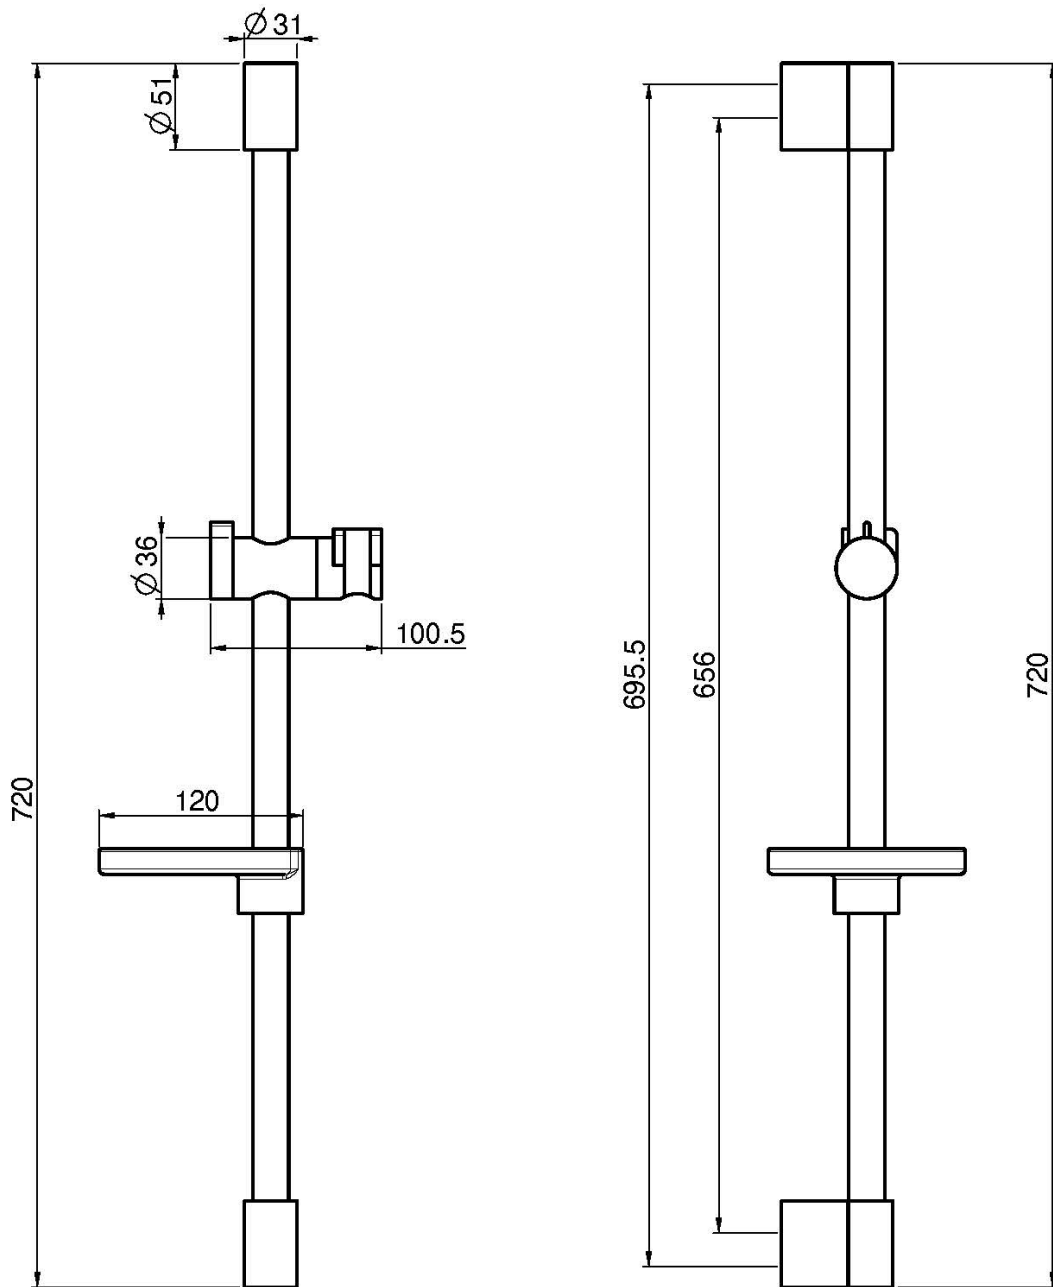

Code F2679/1

SLIDING RAIL

Finishing

 CHROM
CR

 WHITE MATT
BS

 BLACK MATT
NS

IMAGE

See the general sales conditions in our current pricelist