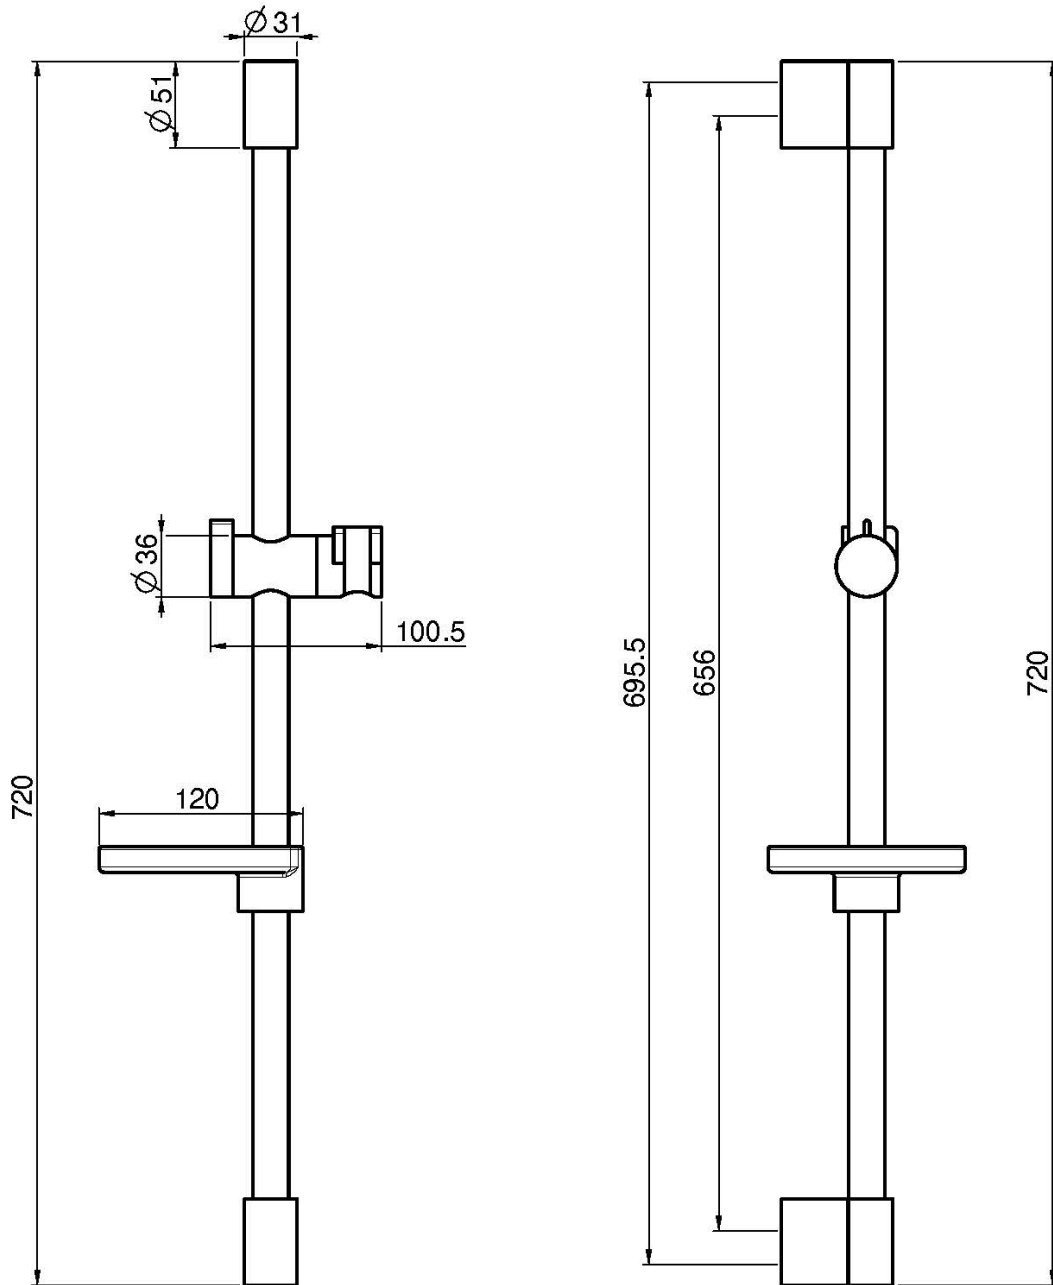

Code F2679/1

SLIDING RAIL

Finishing

 CHROM
CR

 WHITE MATT
BS

 BLACK MATT
NS

IMAGE

See the general sales conditions in our current pricelist