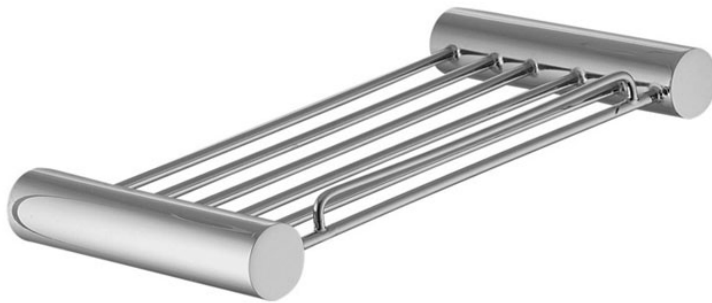

Code F6008

SOAP HOLDER FOR SHOWER CABIN

IMAGE

Finishing

-  CHROM
CR
-  HL
-  HS
-  ZL
-  ZS
-  BRUSHED NICKEL
SN
-  BLACK CHROME
CN
-  BRUSHED BLACK CHROME
CS
-  WHITE MATT
BS
-  BLACK MATT
NS
-  GOLD
OR
-  BRUSHED GOLD
OS