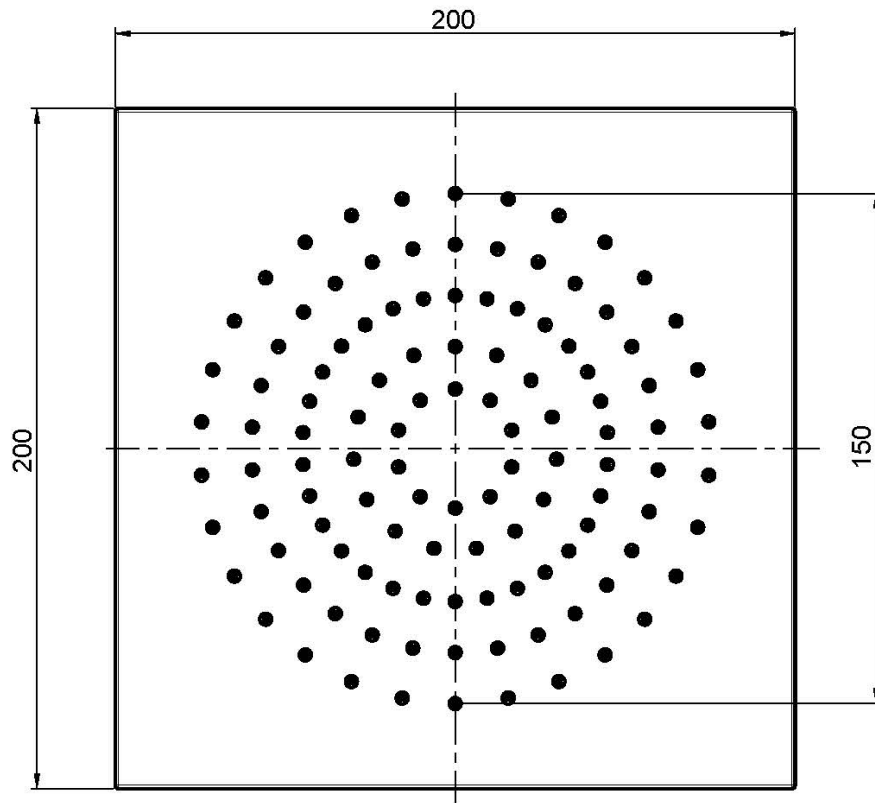

Code F2949/2

**STAINLESS STEEL SHOWERHEAD**

- 200x200 mm

**Finishing**

**IMAGE**

See the general sales conditions in our current pricelist

This drawing is the property of FIMA Carlo Frattini. Any complete or partial reproduction, or any transmission to third party without FIMA Carlo Frattini authorization is forbidden.