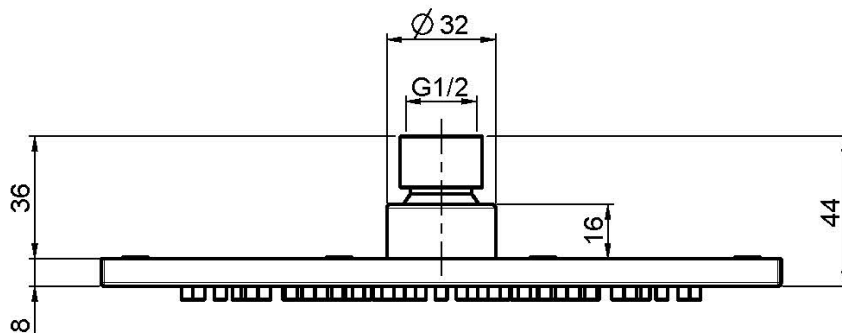

Code F2949/2

**STAINLESS STEEL SHOWERHEAD**

- 200x200 mm

**Finishing**

**IMAGE**

See the general sales conditions in our current pricelist

This drawing is the property of FIMA Carlo Frattini. Any complete or partial reproduction, or any transmission to third party without FIMA Carlo Frattini authorization is forbidden.