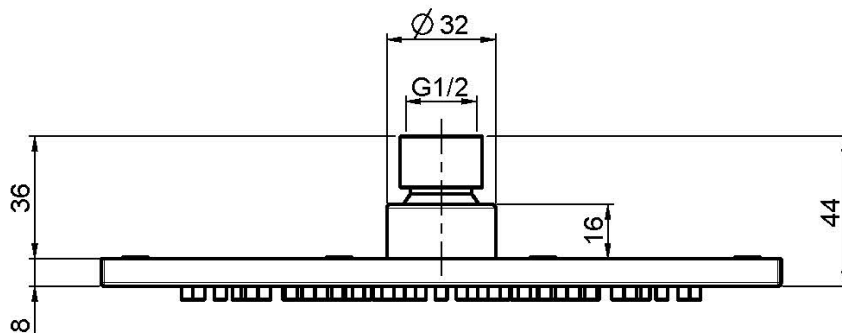

This drawing is the property of FIMA Carlo Frattini. Any complete or partial reproduction, or any transmission to third party without FIMA Carlo Frattini authorization is forbidden.