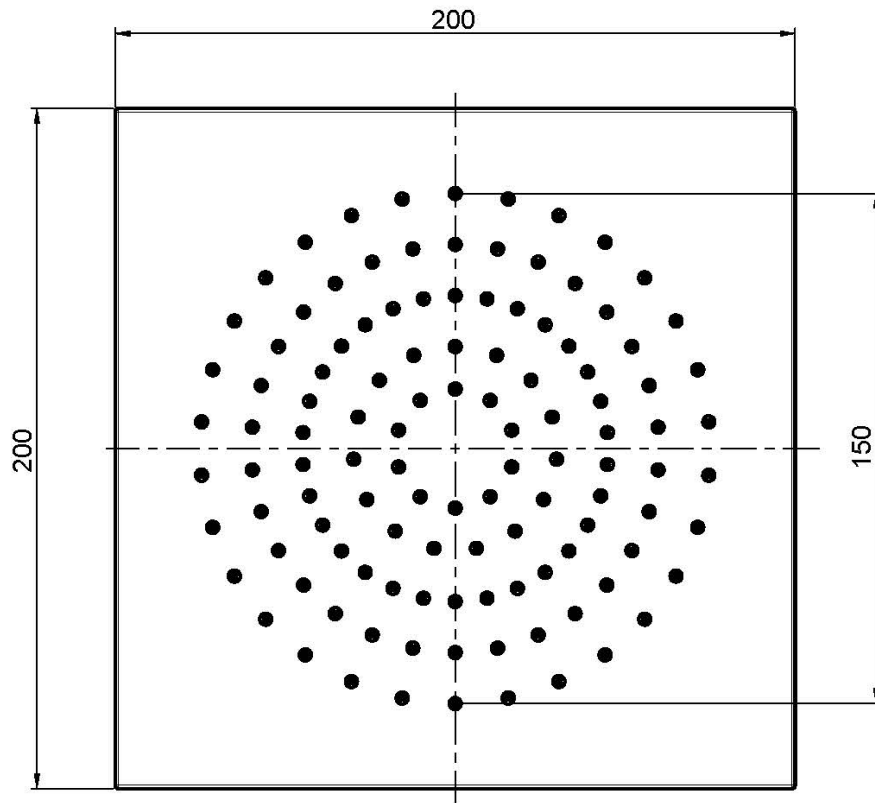

This drawing is the property of FIMA Carlo Frattini. Any complete or partial reproduction, or any transmission to third party without FIMA Carlo Frattini authorization is forbidden.