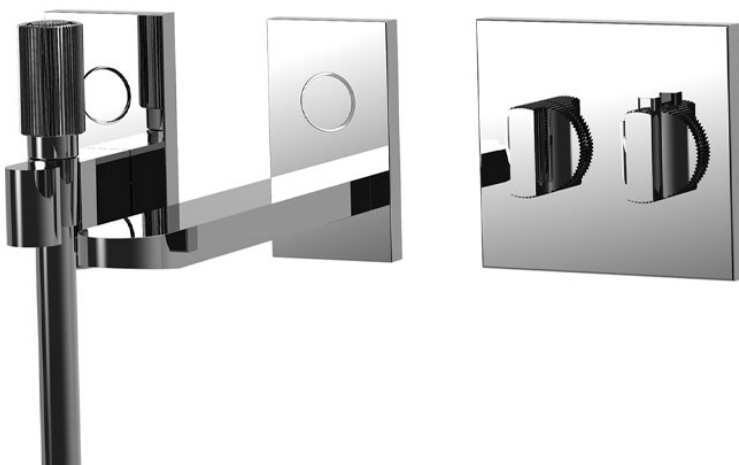

Code F5944

SWITCH BUILT-IN THERMOSTATIC BATH MIXER WITH TWO OUTLETS

Built-in thermostatic mixer

- thermostatic knob
- flow regulating knob

Hand shower complete with water intake, shower holder and hose

- on/off water flow push button
- black flexible 1500 mm
- handshower with antilimestone nozzles
- shower holder with water connection

Wall mounted spout

- spout 220 mm
- **built-in part to be ordered separately**

Finishing

 CHROM
CR

 HL

 HS

 ZL

 ZS

 BRUSHED NICKEL
SN

 BLACK CHROME
CN

 BRUSHED BLACK CHROME
CS

 WHITE MATT
BS

 BLACK MATT
NS

 GOLD
OR

 BRUSHED GOLD
OS

IMAGE