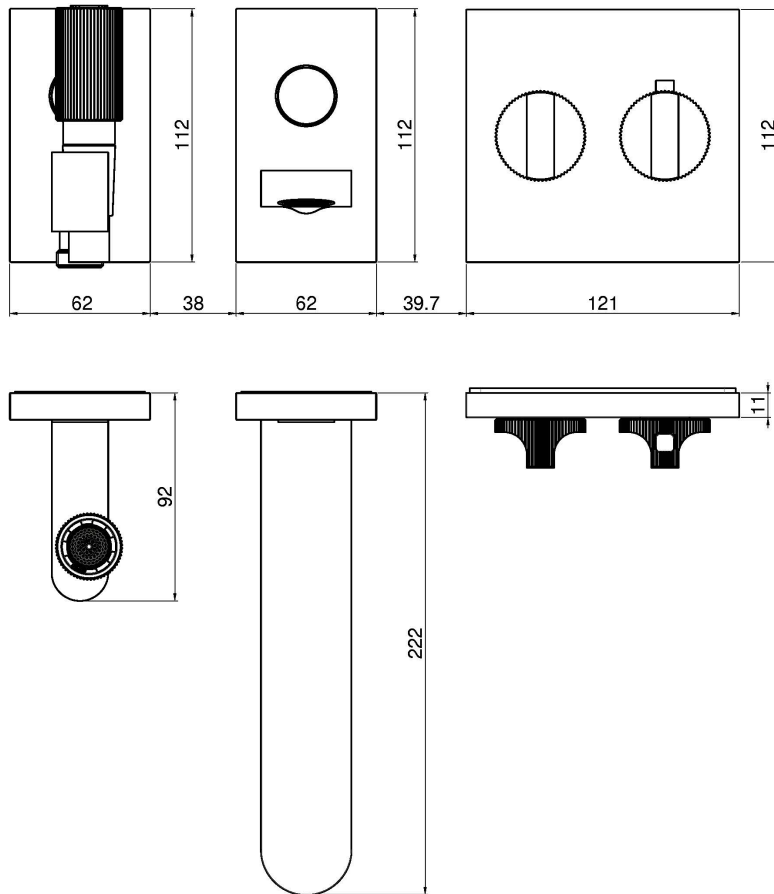

See the general sales conditions in our current pricelist

fima | CARLO FRATTINI®

F5944