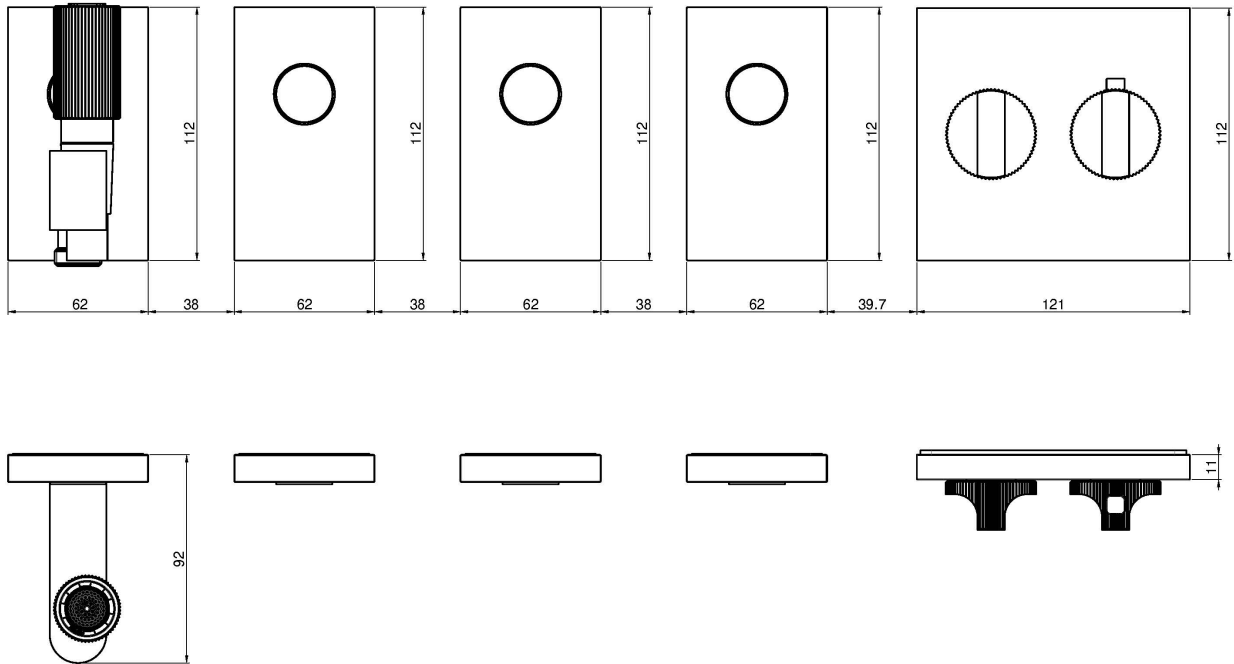

See the general sales conditions in our current pricelist

fima | CARLO FRATTINI®

F5948