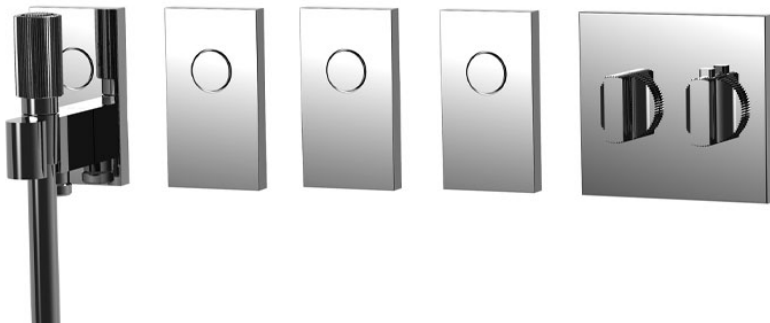

Code F5948

SWITCH BUILT-IN THERMOSTATIC SHOWER MIXER WITH FOUR OUTLETS

Built-in thermostatic mixer

- thermostatic knob
- flow regulating knob

Hand shower complete with water intake, shower holder and hose

- on/off water flow push button
- black flexible 1500 mm
- handshower with antilimestone nozzles
- shower holder with water connection

N.3 On/off Switch buttons

- on/off water flow push button
- **built-in part to be ordered separately**

 BRUSHED BLACK CHROME
CS

 WHITE MATT
BS

 BLACK MATT
NS

 GOLD
OR

 BRUSHED GOLD
OS

IMAGE

PRODUCTS NEEDED TO BE ORDERED SEPARATELY

[Built-in part](#)