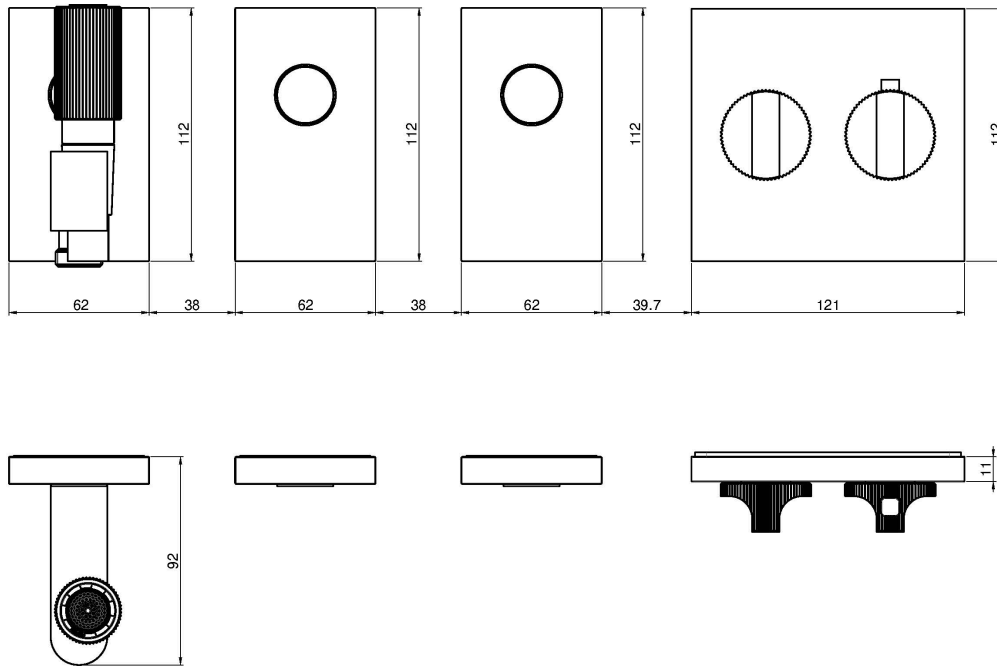

See the general sales conditions in our current pricelist

fima | CARLO FRATTINI®

F5946