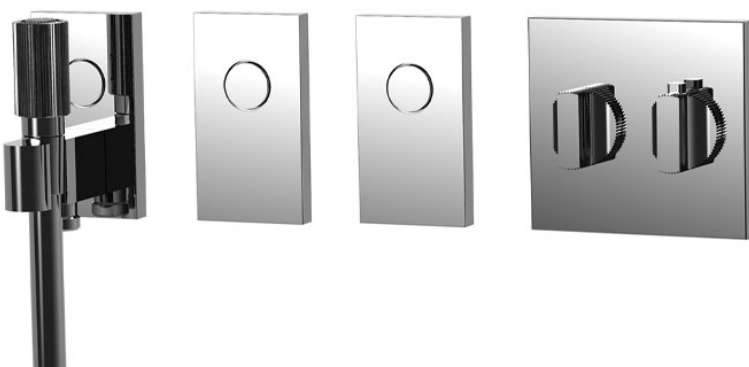

Code F5946

SWITCH BUILT-IN THERMOSTATIC SHOWER MIXER WITH THREE OUTLETS

Built-in thermostatic mixer

- thermostatic knob
- flow regulating knob

Hand shower complete with water intake, shower holder and hose

- on/off water flow push button
- black flexible 1500 mm
- handshower with antilimestone nozzles
- shower holder with water connection

N.2 On/off Switch buttons

- on/off water flow push button
- **built-in part to be ordered separately**

Finishing

- CHROM
  CR
- HL
- HS
- ZL
- ZS
- BRUSHED NICKEL
  SN
- BLACK CHROME
  CN
- BRUSHED BLACK CHROME
  CS
- WHITE MATT
  BS
- BLACK MATT
  NS
- GOLD
  OR
- BRUSHED GOLD
  OS

IMAGE

PRODUCTS NEEDED TO BE ORDERED SEPARATELY

[Built-in part](#)