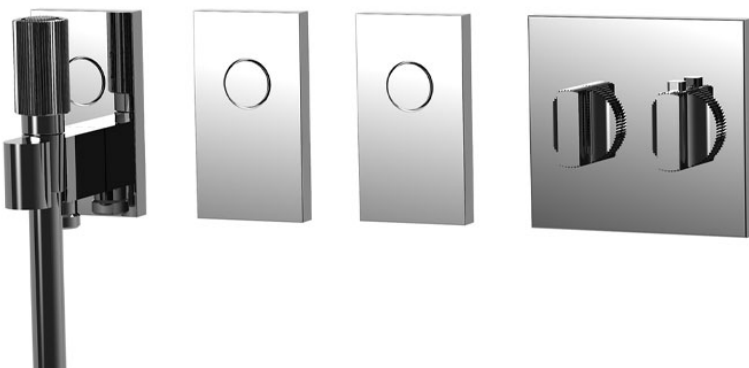

Code F5946

SWITCH BUILT-IN THERMOSTATIC SHOWER MIXER WITH THREE OUTLETS

Built-in thermostatic mixer

- thermostatic knob
- flow regulating knob

Hand shower complete with water intake, shower holder and hose

- on/off water flow push button
- black flexible 1500 mm
- handshower with antilimestone nozzles
- shower holder with water connection

N.2 On/off Switch buttons

- on/off water flow push button
- **built-in part to be ordered separately**

Finishing

CHROM
CR

HL

HS

ZL

ZS

BRUSHED NICKEL
SN

BLACK CHROME
CN

BRUSHED BLACK CHROME
CS

WHITE MATT
BS

BLACK MATT
NS

GOLD
OR

BRUSHED GOLD
OS

IMAGE

PRODUCTS NEEDED TO BE ORDERED SEPARATELY

[Built-in part](#)