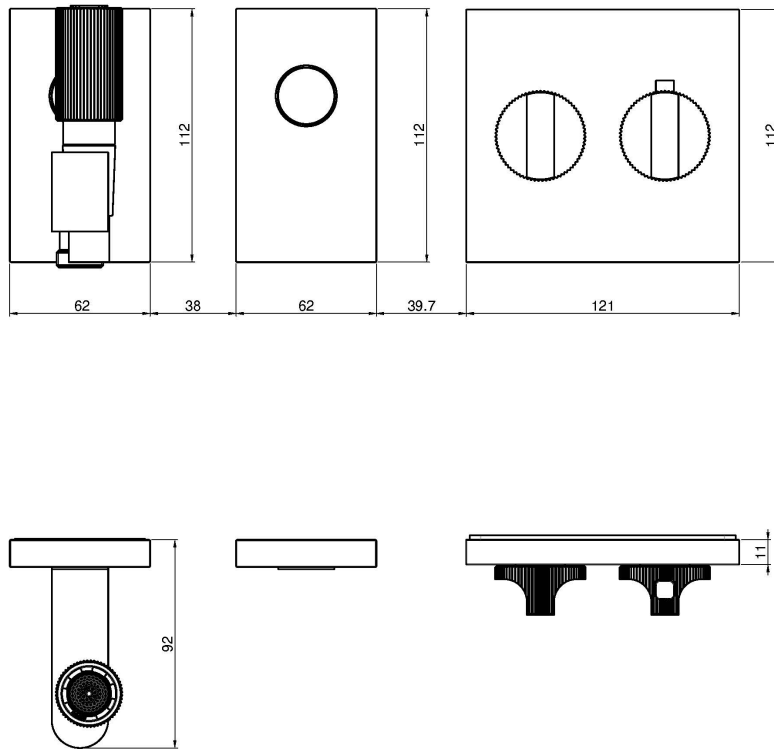

See the general sales conditions in our current pricelist

fima | CARLO FRATTINI®

F5945