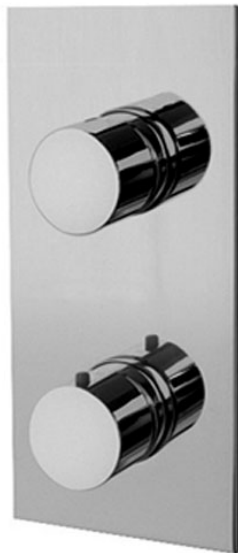

Code F3869X1

THERMOSTATIC BUILT-IN SHOWER MIXER

- horizontal or vertical installation
- exposed part only
- volume control valve
- safety stop handle 38°
- **built-in part to be ordered separately**

IMAGE

Finishing

-  CHROM
CR
-  GOLD
HL
-  BRUSHED GOLD
HS
-  ZL
ZL
-  ZS
ZS
-  BRUSHED NICKEL
SN
-  BLACK CHROME
CN
-  BRUSHED BLACK CHROME
CS
-  WHITE MATT
BS
-  BLACK MATT
NS
-  GOLD
OR
-  BRUSHED GOLD
OS

PRODUCTS NEEDED TO BE ORDERED SEPARATELY