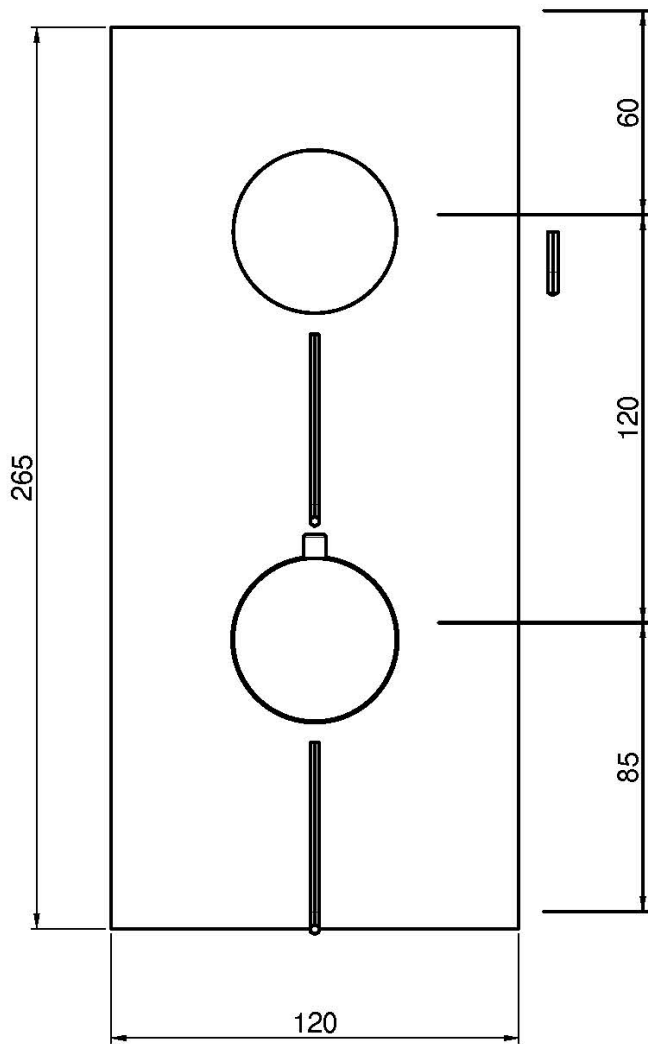

This drawing is the property of FIMA Carlo Frattini. Any complete or partial reproduction, or any transmission to third party without FIMA Carlo Frattini authorization is forbidden.