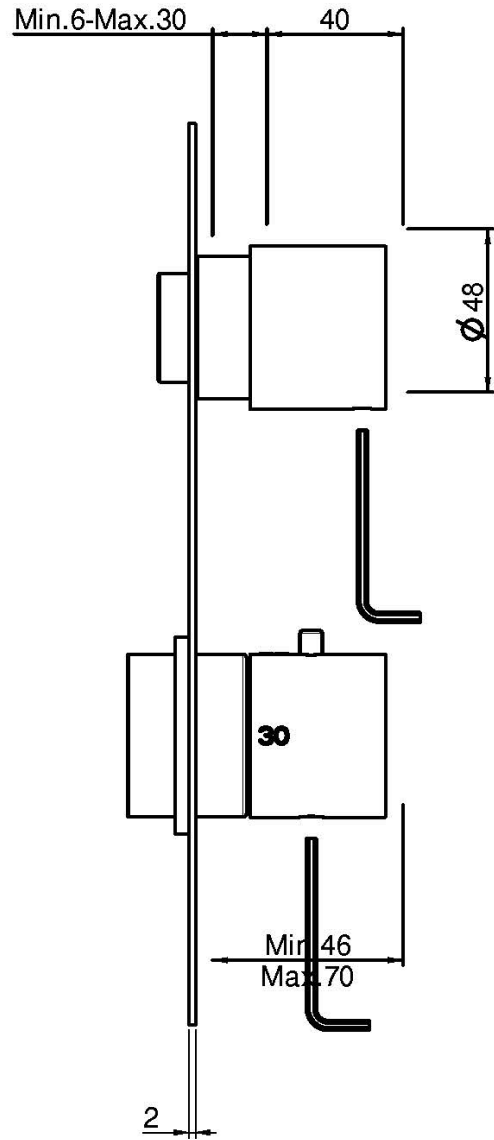

This drawing is the property of FIMA Carlo Frattini. Any complete or partial reproduction, or any transmission to third party without FIMA Carlo Frattini authorization is forbidden.