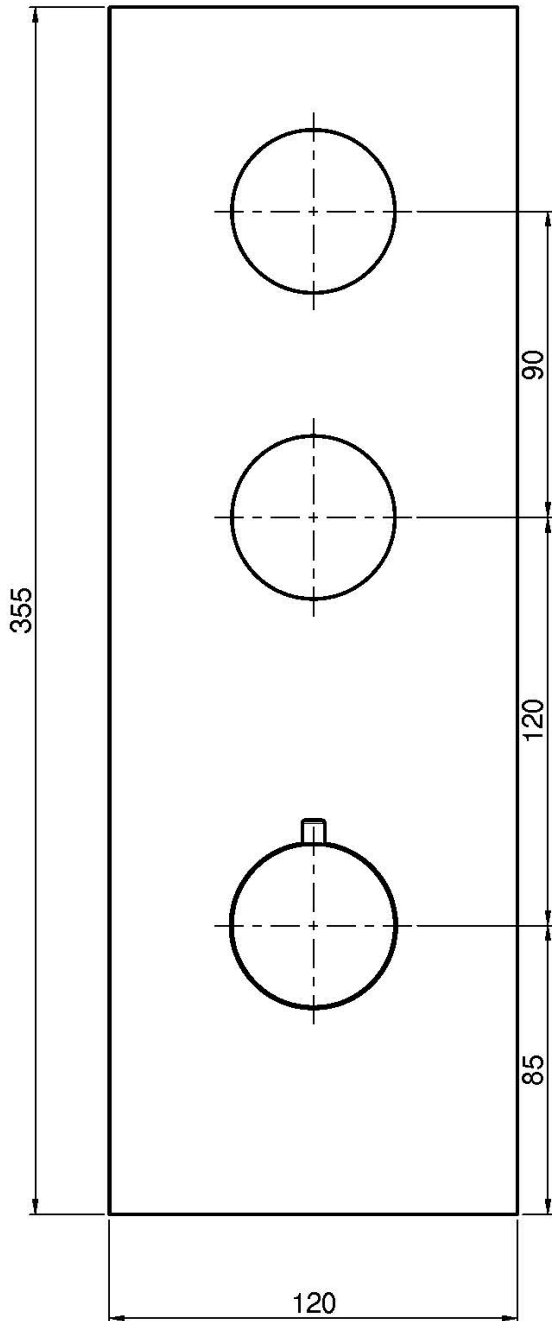

This drawing is the property of FIMA Carlo Frattini. Any complete or partial reproduction, or any transmission to third party without FIMA Carlo Frattini authorization is forbidden.