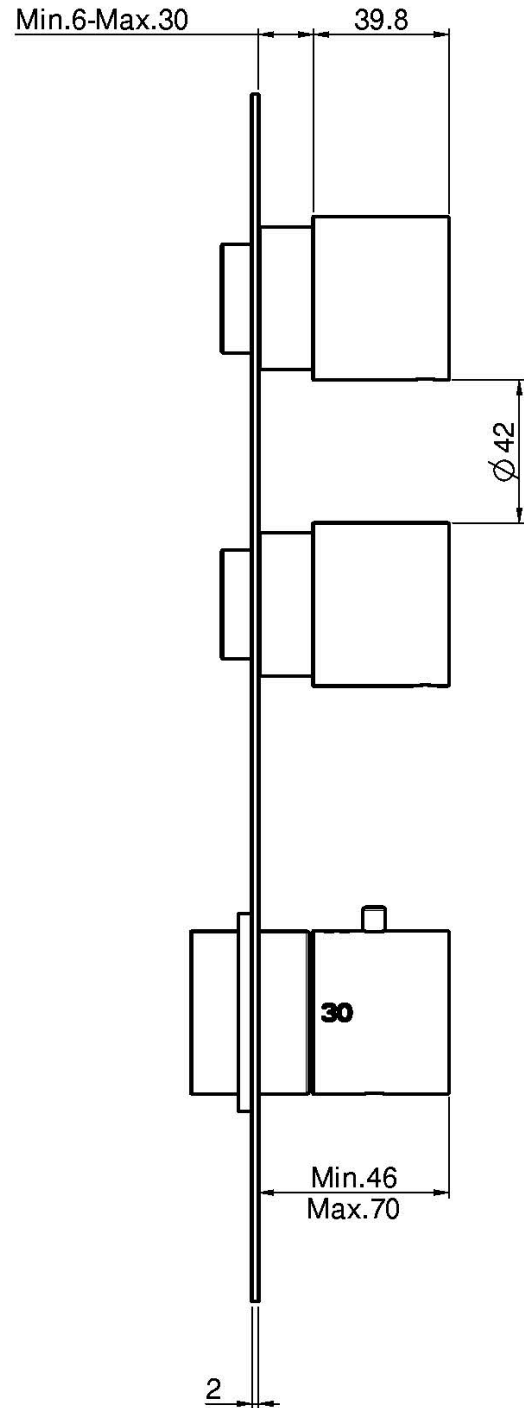

This drawing is the property of FIMA Carlo Frattini. Any complete or partial reproduction, or any transmission to third party without FIMA Carlo Frattini authorization is forbidden.