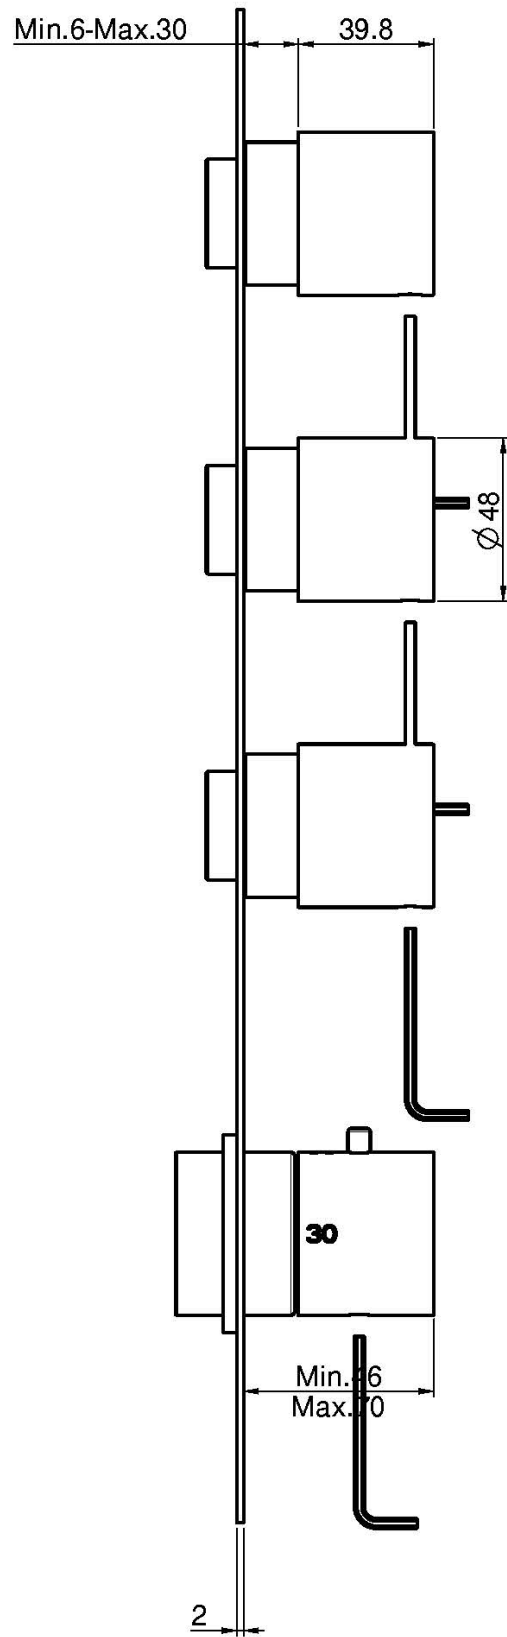

This drawing is the property of FIMA Carlo Frattini. Any complete or partial reproduction, or any transmission to third party without FIMA Carlo Frattini authorization is forbidden.