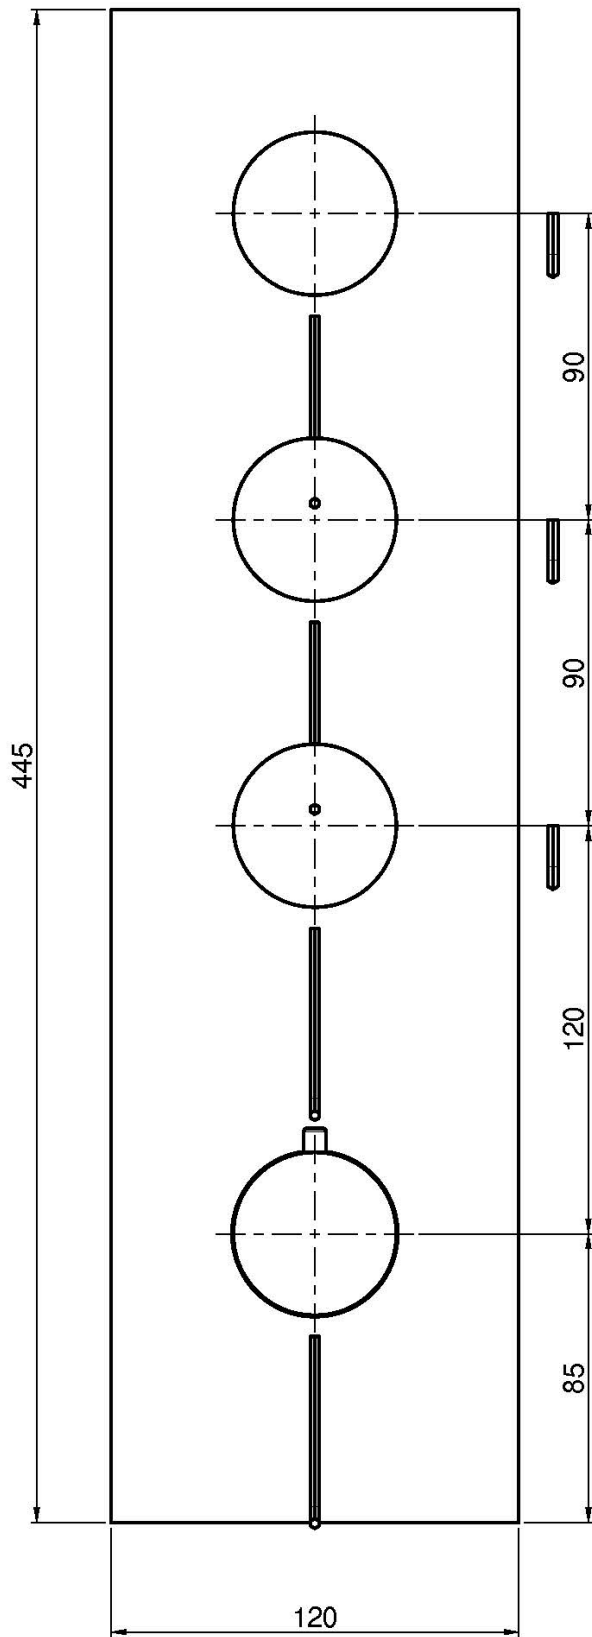

This drawing is the property of FIMA Carlo Frattini. Any complete or partial reproduction, or any transmission to third party without FIMA Carlo Frattini authorization is forbidden.