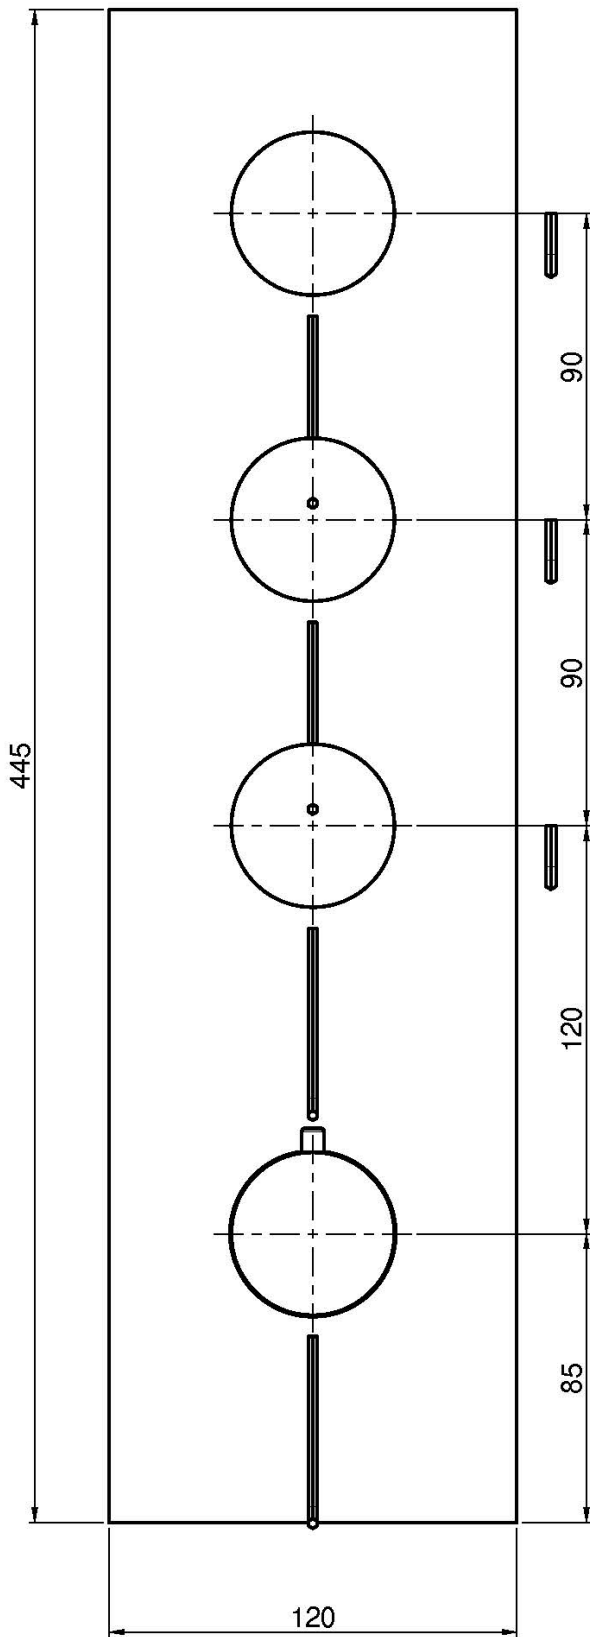

This drawing is the property of FIMA Carlo Frattini. Any complete or partial reproduction, or any transmission to third party without FIMA Carlo Frattini authorization is forbidden.