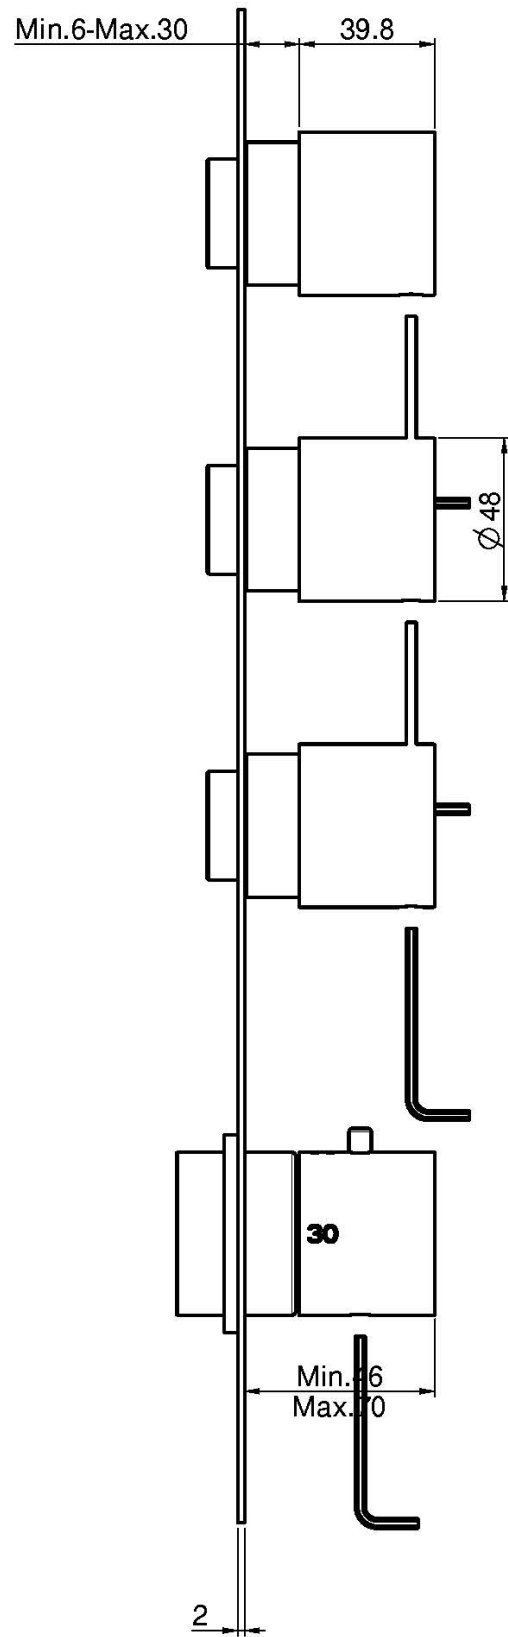

This drawing is the property of FIMA Carlo Frattini. Any complete or partial reproduction, or any transmission to third party without FIMA Carlo Frattini authorization is forbidden.