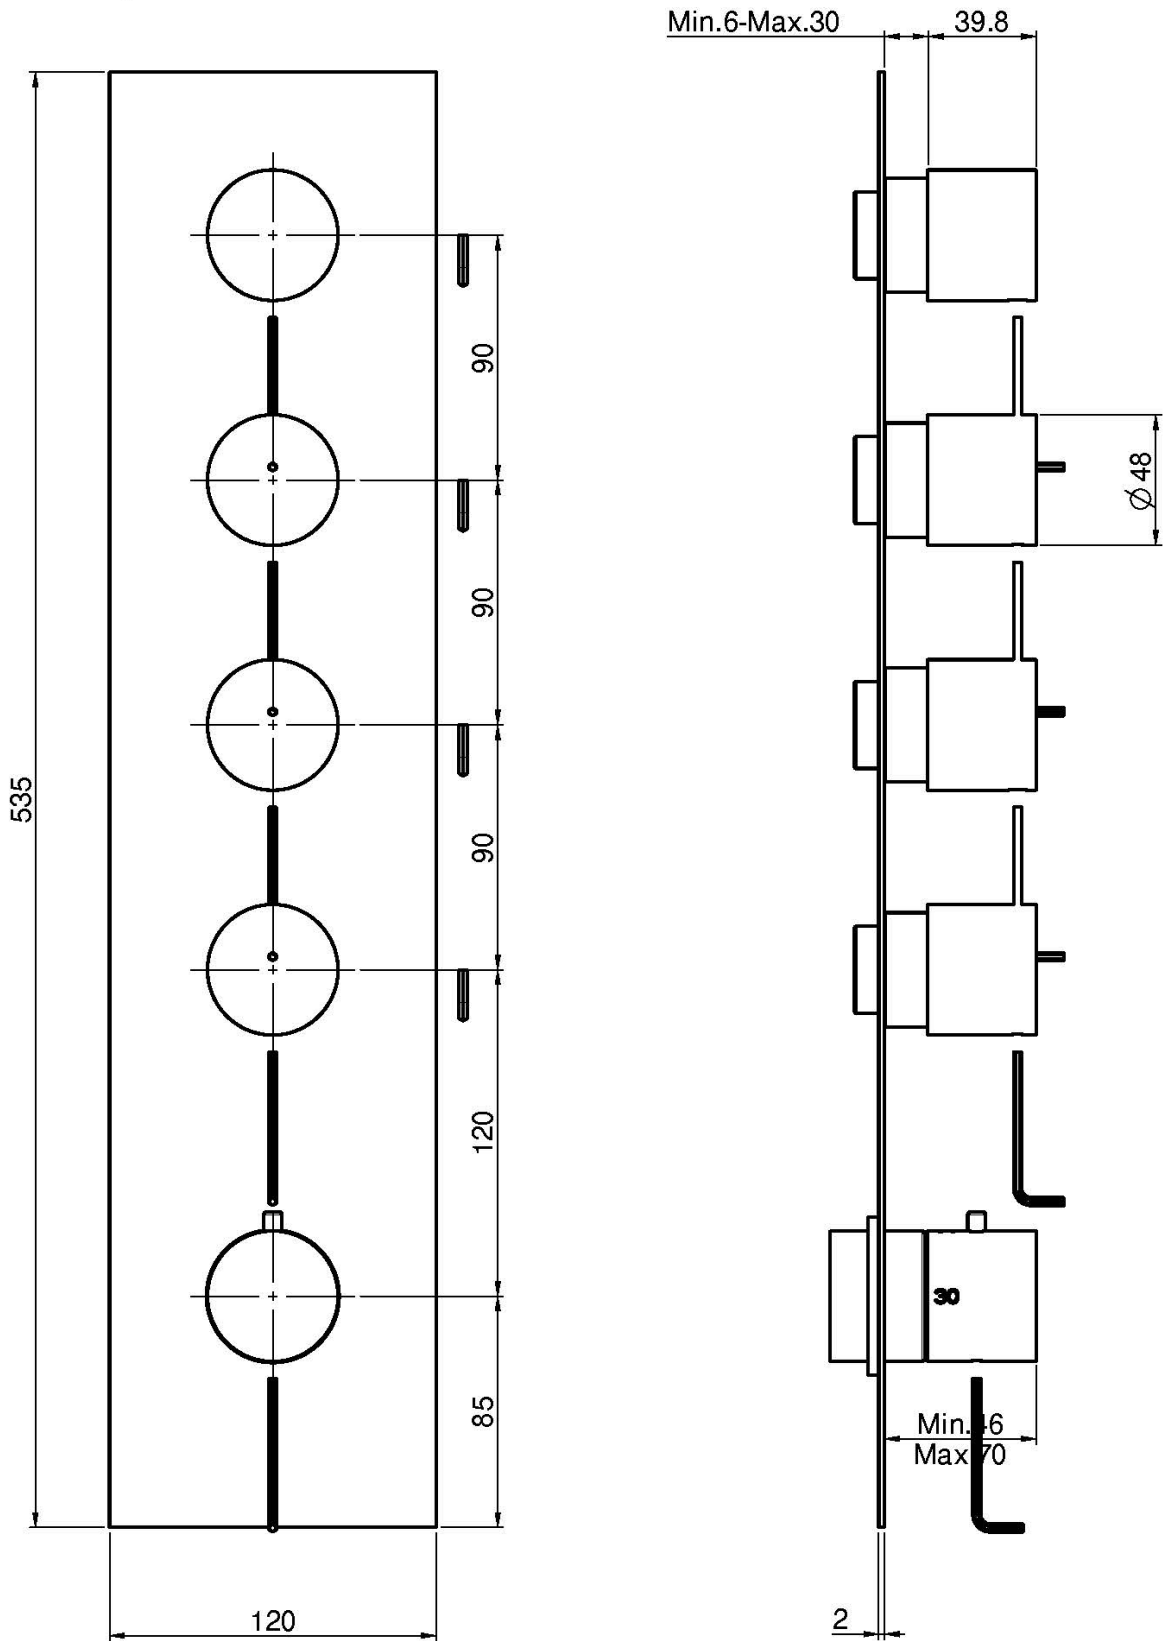

This drawing is the property of FIMA Carlo Frattini. Any complete or partial reproduction, or any transmission to third party without FIMA Carlo Frattini authorization is forbidden.