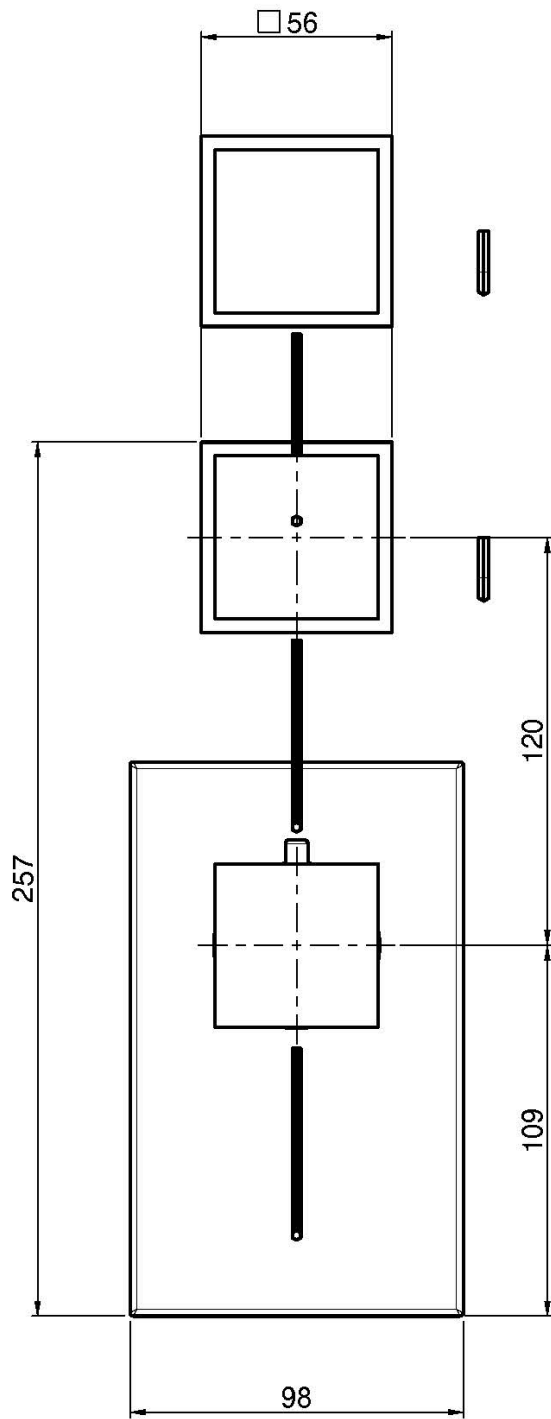

This drawing is the property of FIMA Carlo Frattini. Any complete or partial reproduction, or any transmission to third party without FIMA Carlo Frattini authorization is forbidden.