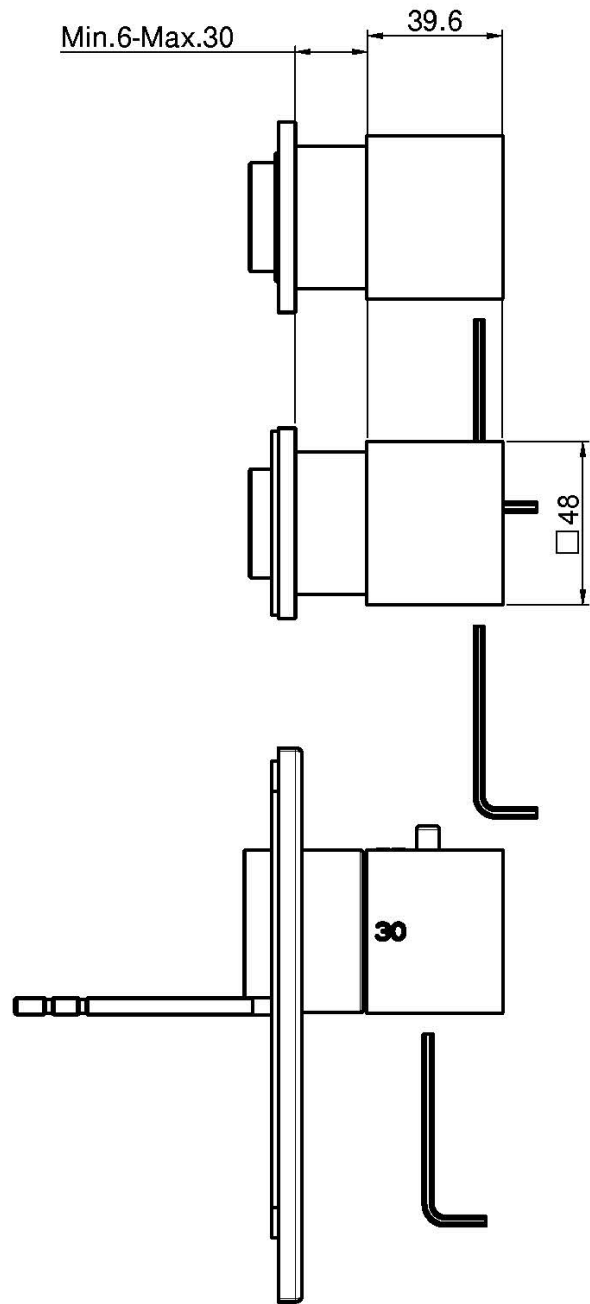

This drawing is the property of FIMA Carlo Frattini. Any complete or partial reproduction, or any transmission to third party without FIMA Carlo Frattini authorization is forbidden.