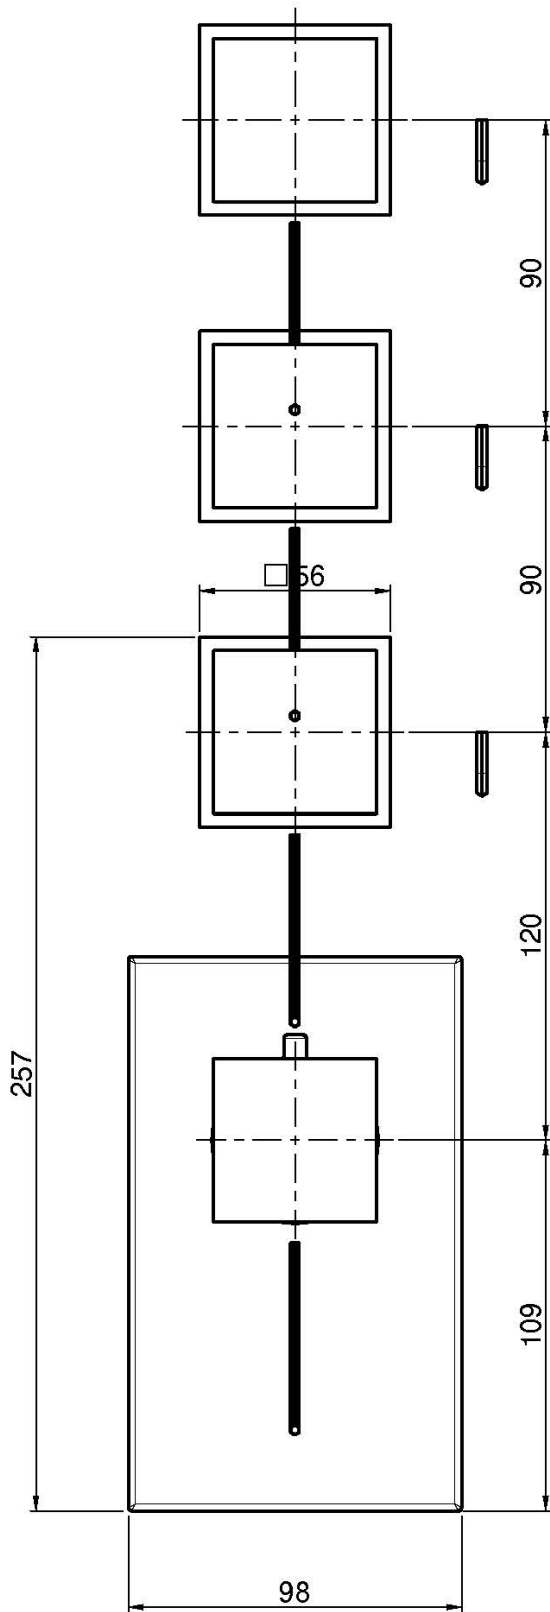

This drawing is the property of FIMA Carlo Frattini. Any complete or partial reproduction, or any transmission to third party without FIMA Carlo Frattini authorization is forbidden.