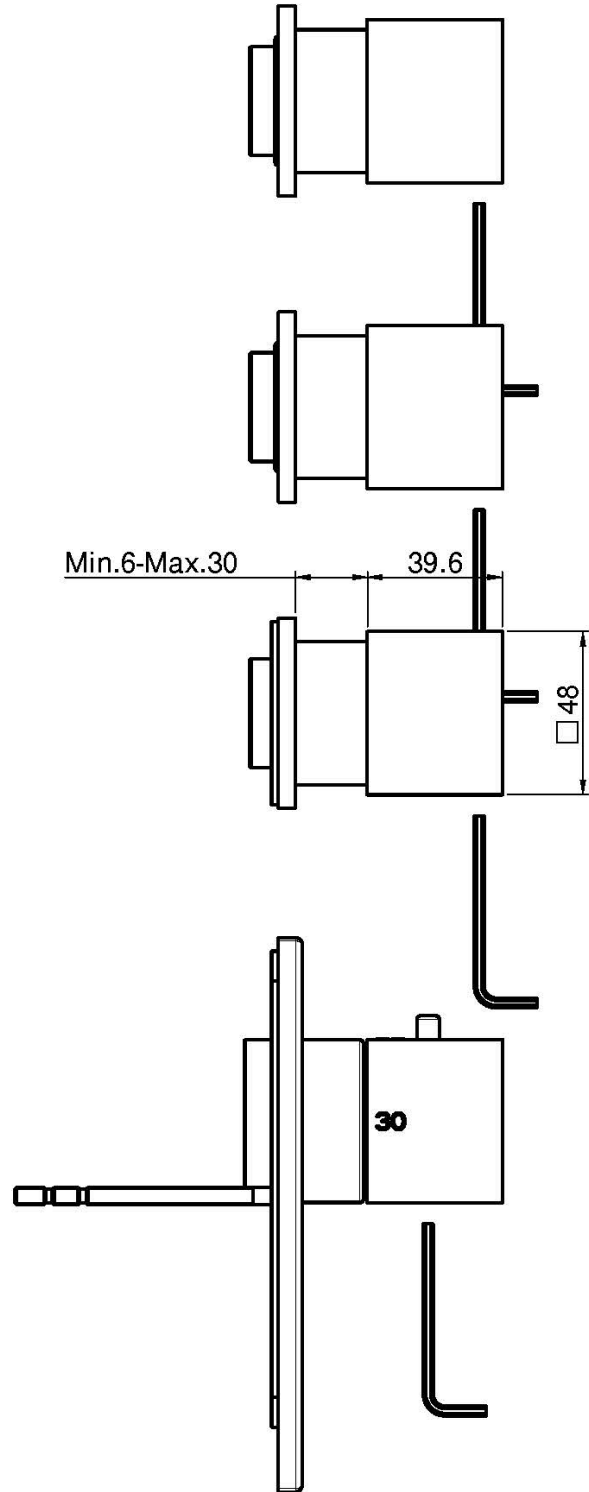

This drawing is the property of FIMA Carlo Frattini. Any complete or partial reproduction, or any transmission to third party without FIMA Carlo Frattini authorization is forbidden.