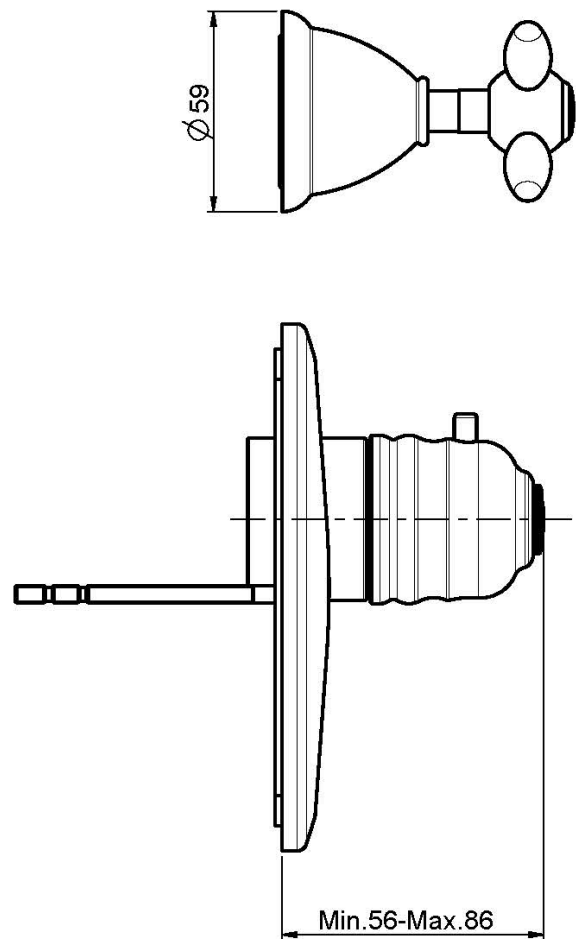

This drawing is the property of FIMA Carlo Frattini. Any complete or partial reproduction, or any transmission to third party without FIMA Carlo Frattini authorization is forbidden.