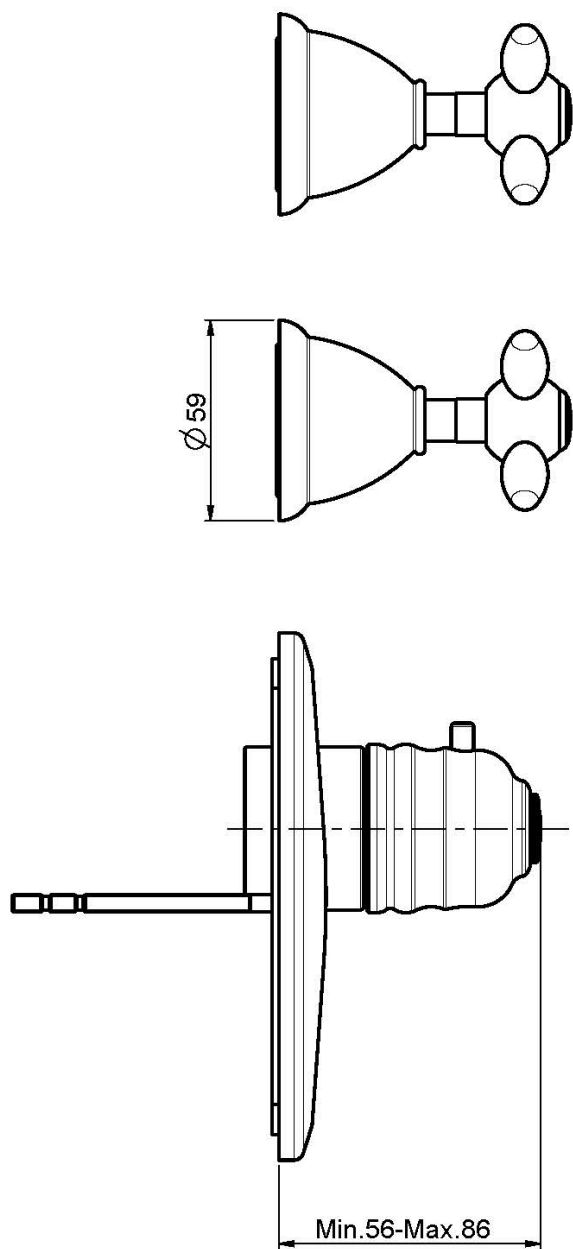

This drawing is the property of FIMA Carlo Frattini. Any complete or partial reproduction, or any transmission to third party without FIMA Carlo Frattini authorization is forbidden.