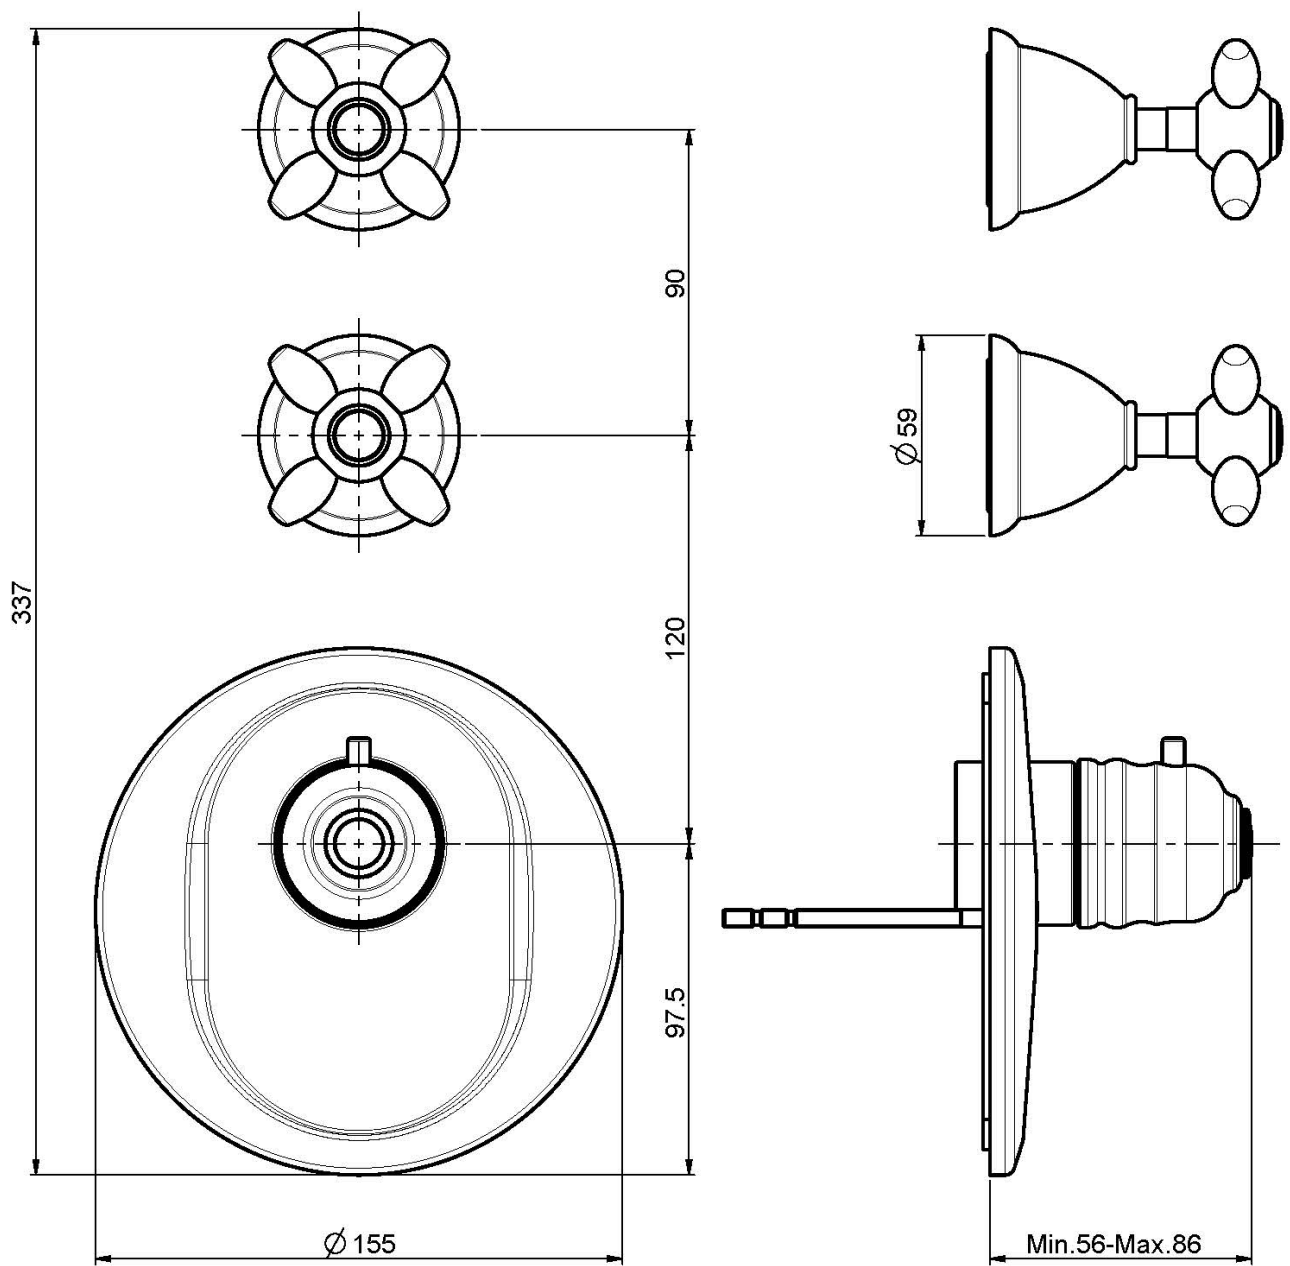

This drawing is the property of FIMA Carlo Frattini. Any complete or partial reproduction, or any transmission to third party without FIMA Carlo Frattini authorization is forbidden.