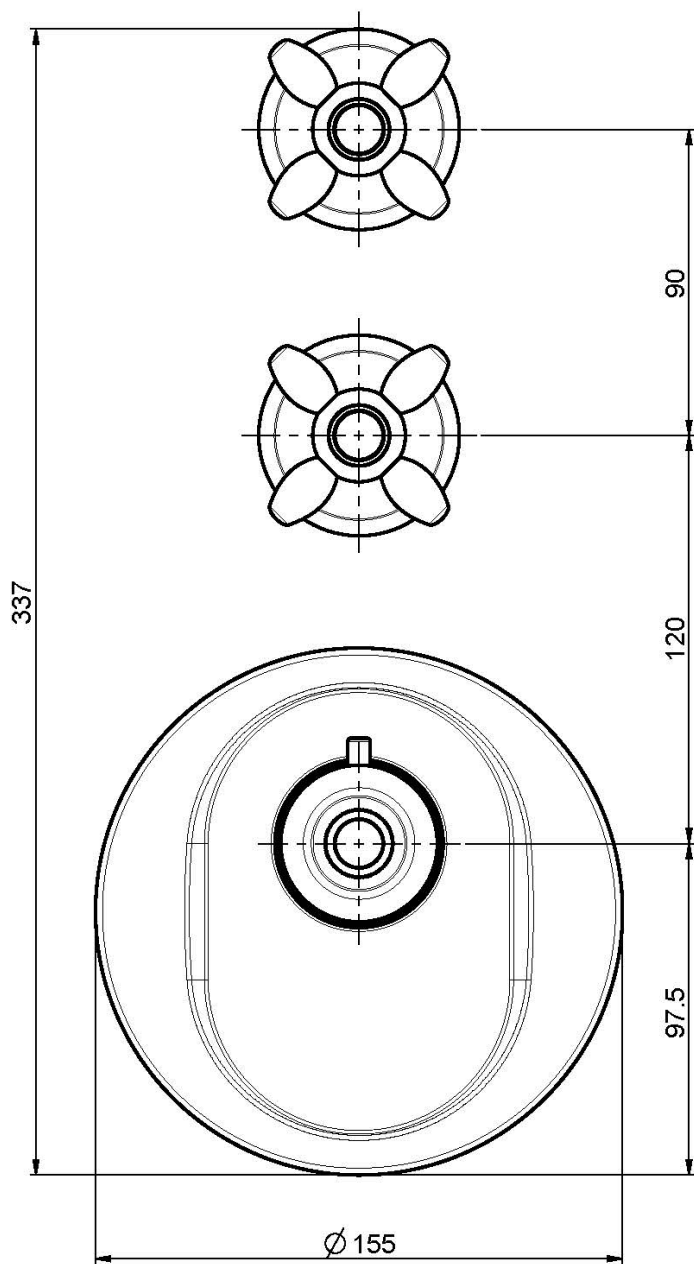

This drawing is the property of FIMA Carlo Frattini. Any complete or partial reproduction, or any transmission to third party without FIMA Carlo Frattini authorization is forbidden.