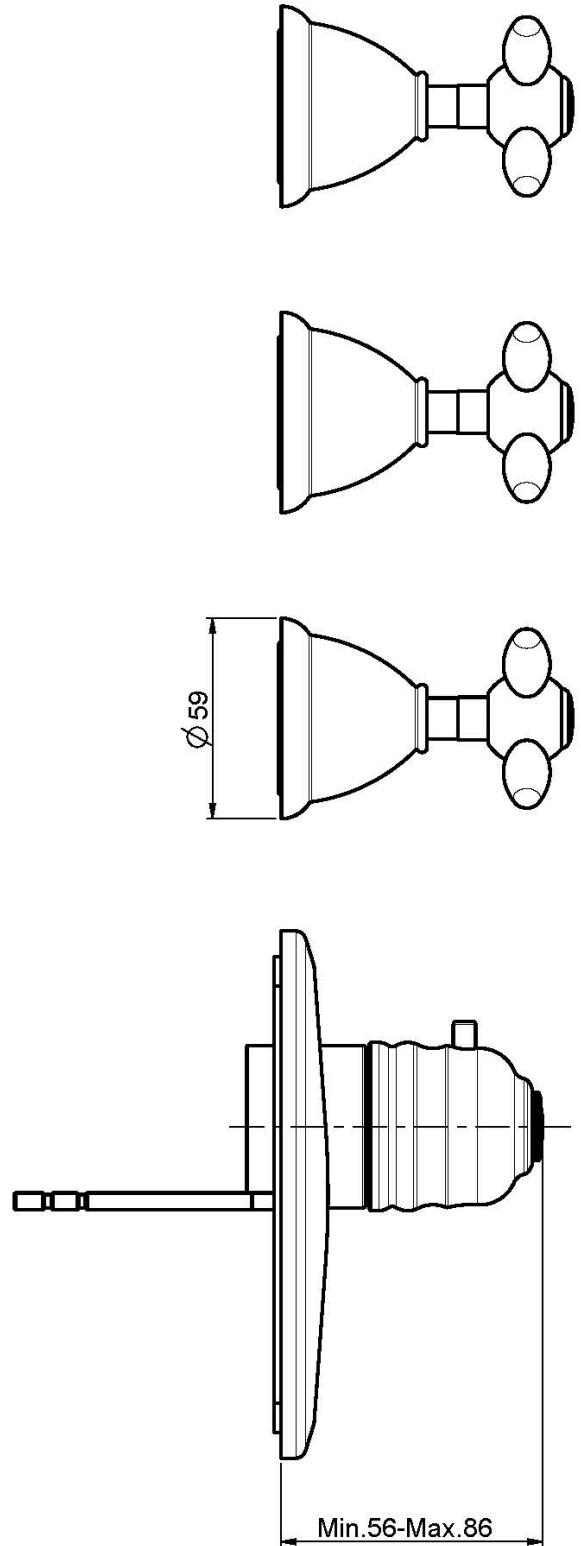

This drawing is the property of FIMA Carlo Frattini. Any complete or partial reproduction, or any transmission to third party without FIMA Carlo Frattini authorization is forbidden.