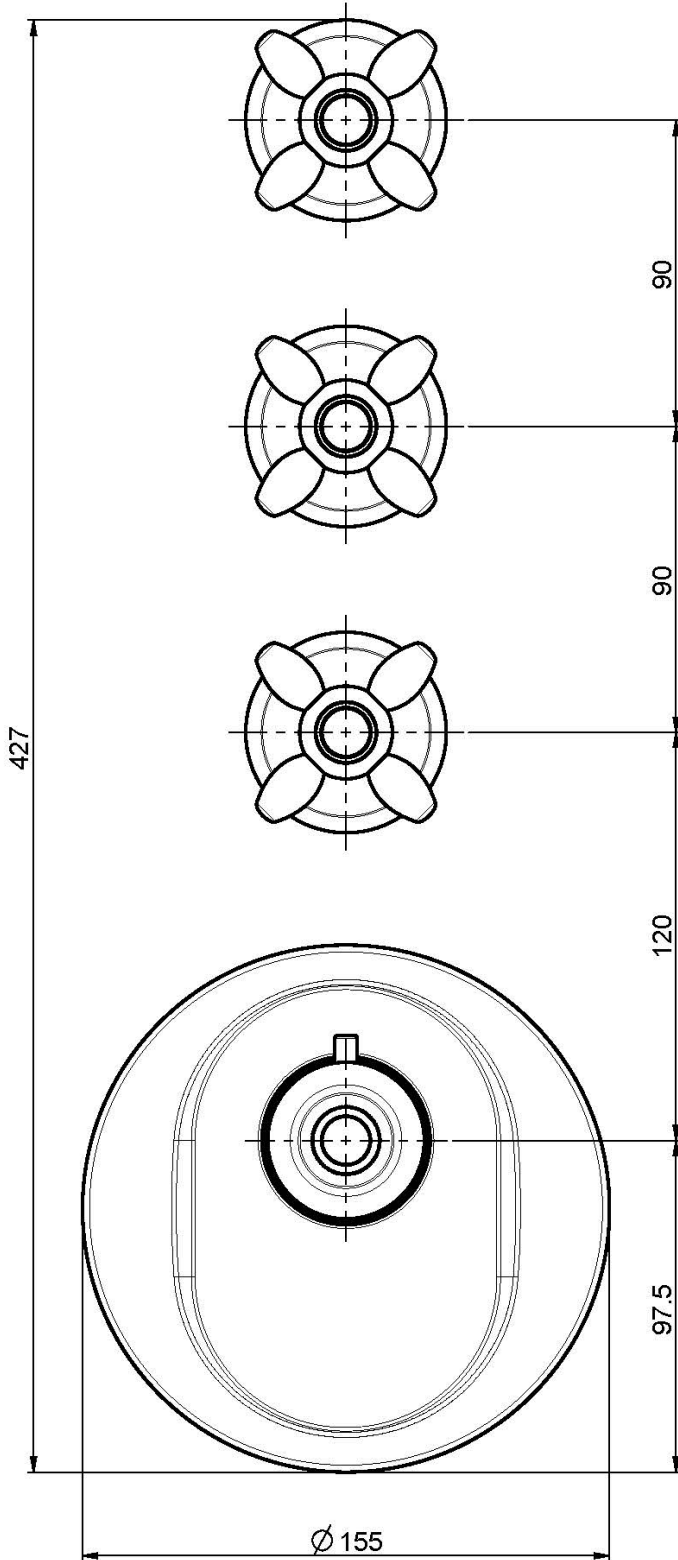

This drawing is the property of FIMA Carlo Frattini. Any complete or partial reproduction, or any transmission to third party without FIMA Carlo Frattini authorization is forbidden.