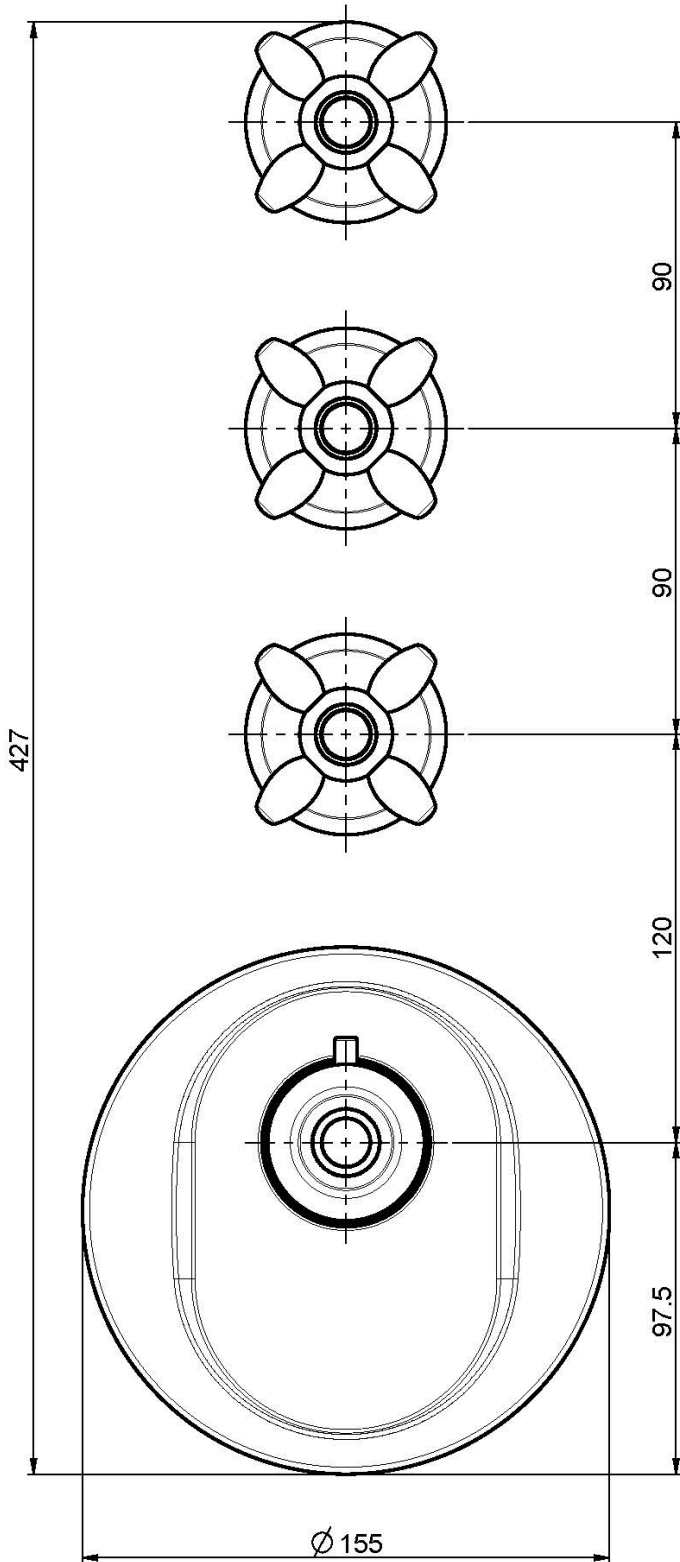

This drawing is the property of FIMA Carlo Frattini. Any complete or partial reproduction, or any transmission to third party without FIMA Carlo Frattini authorization is forbidden.