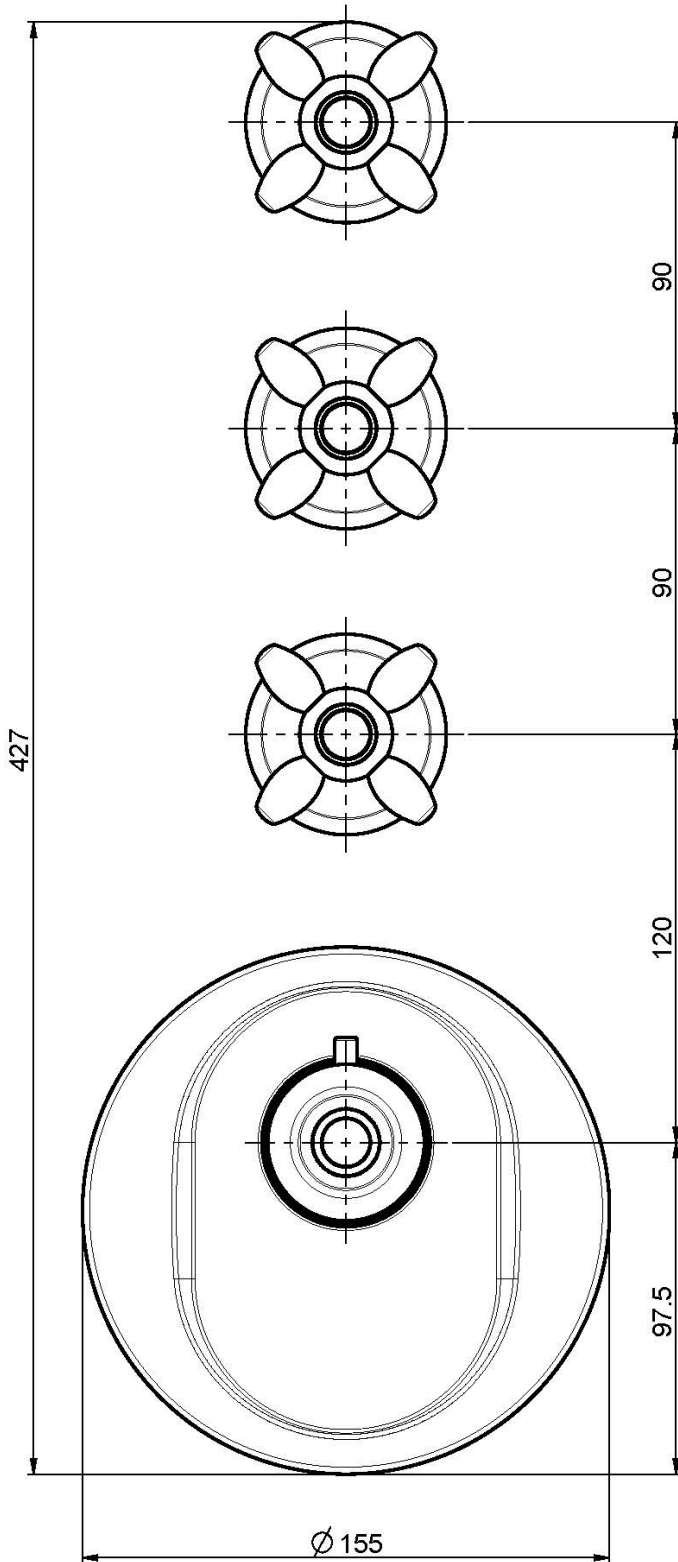

This drawing is the property of FIMA Carlo Frattini. Any complete or partial reproduction, or any transmission to third party without FIMA Carlo Frattini authorization is forbidden.