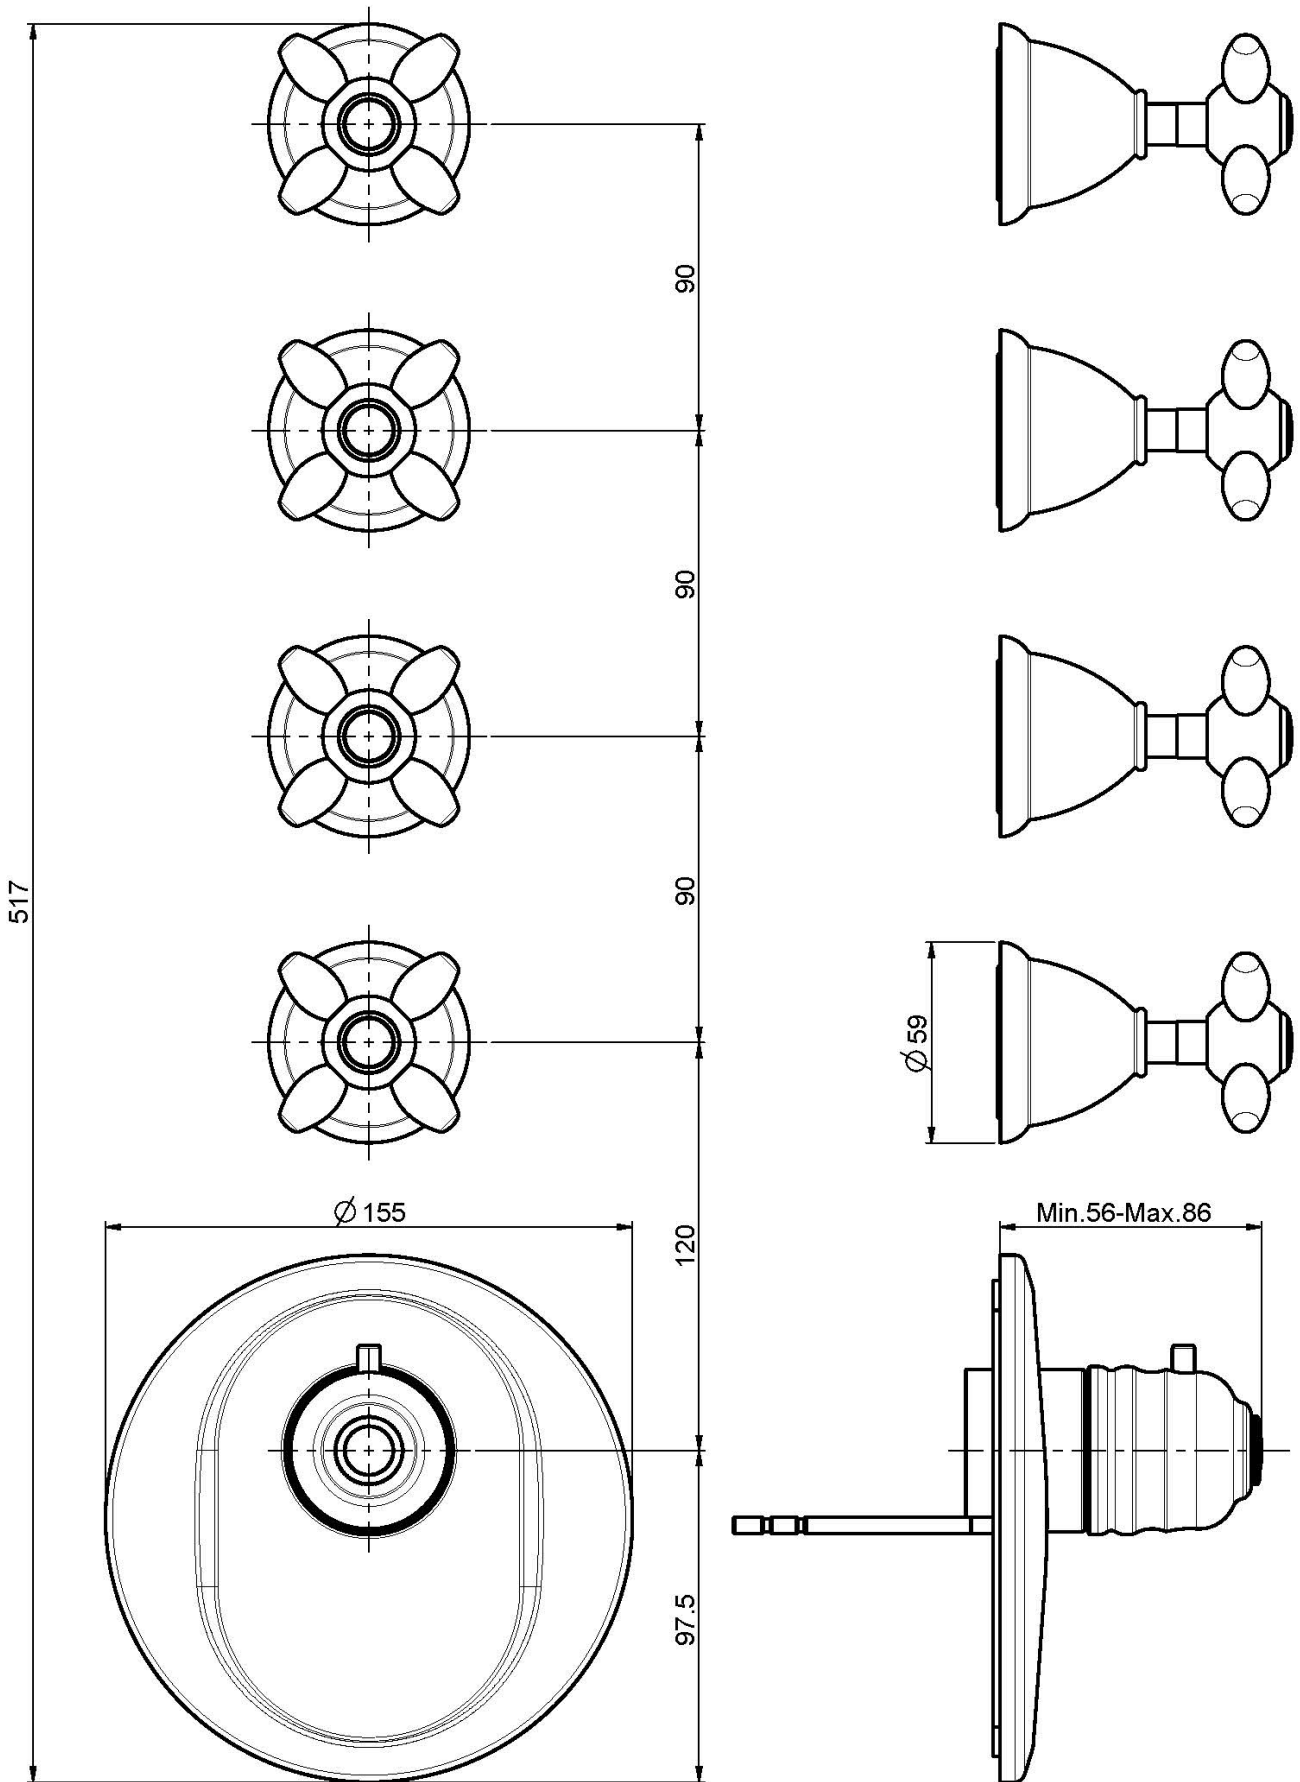

This drawing is the property of FIMA Carlo Frattini. Any complete or partial reproduction, or any transmission to third party without FIMA Carlo Frattini authorization is forbidden.