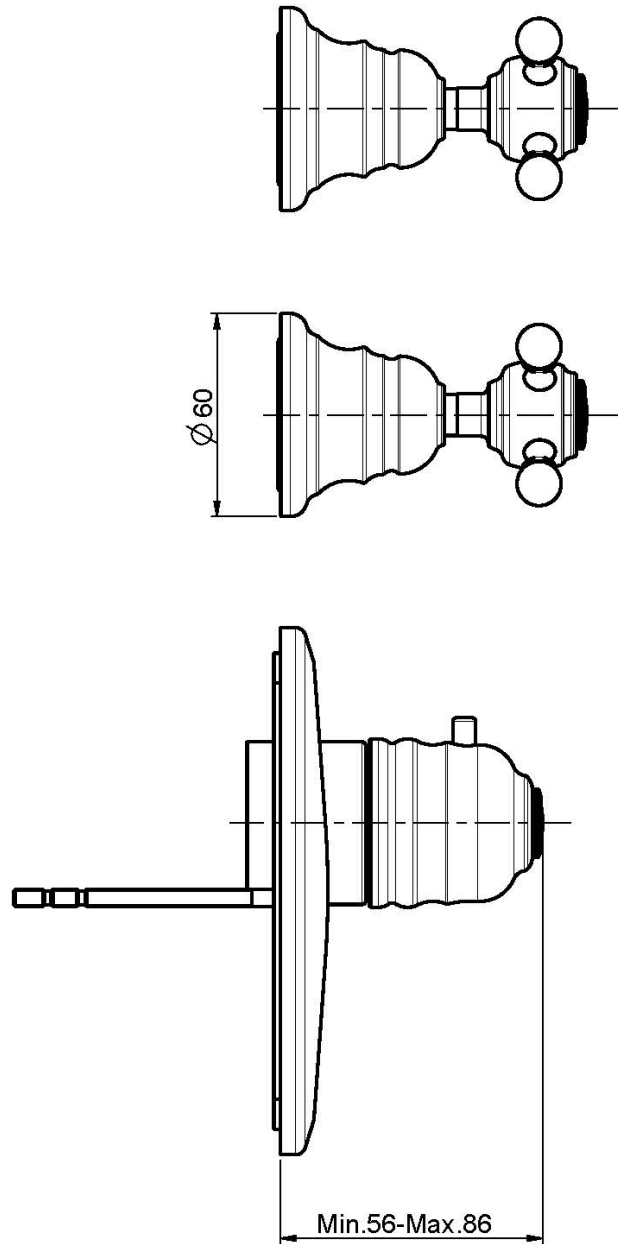

This drawing is the property of FIMA Carlo Frattini. Any complete or partial reproduction, or any transmission to third party without FIMA Carlo Frattini authorization is forbidden.