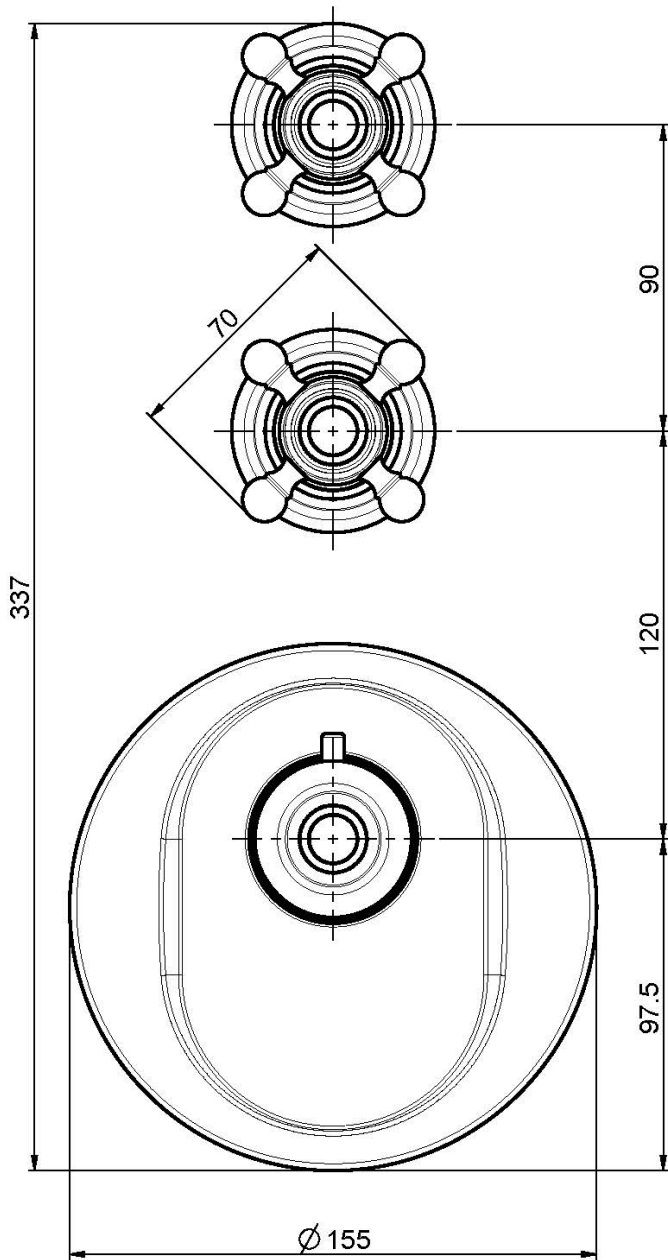

This drawing is the property of FIMA Carlo Frattini. Any complete or partial reproduction, or any transmission to third party without FIMA Carlo Frattini authorization is forbidden.