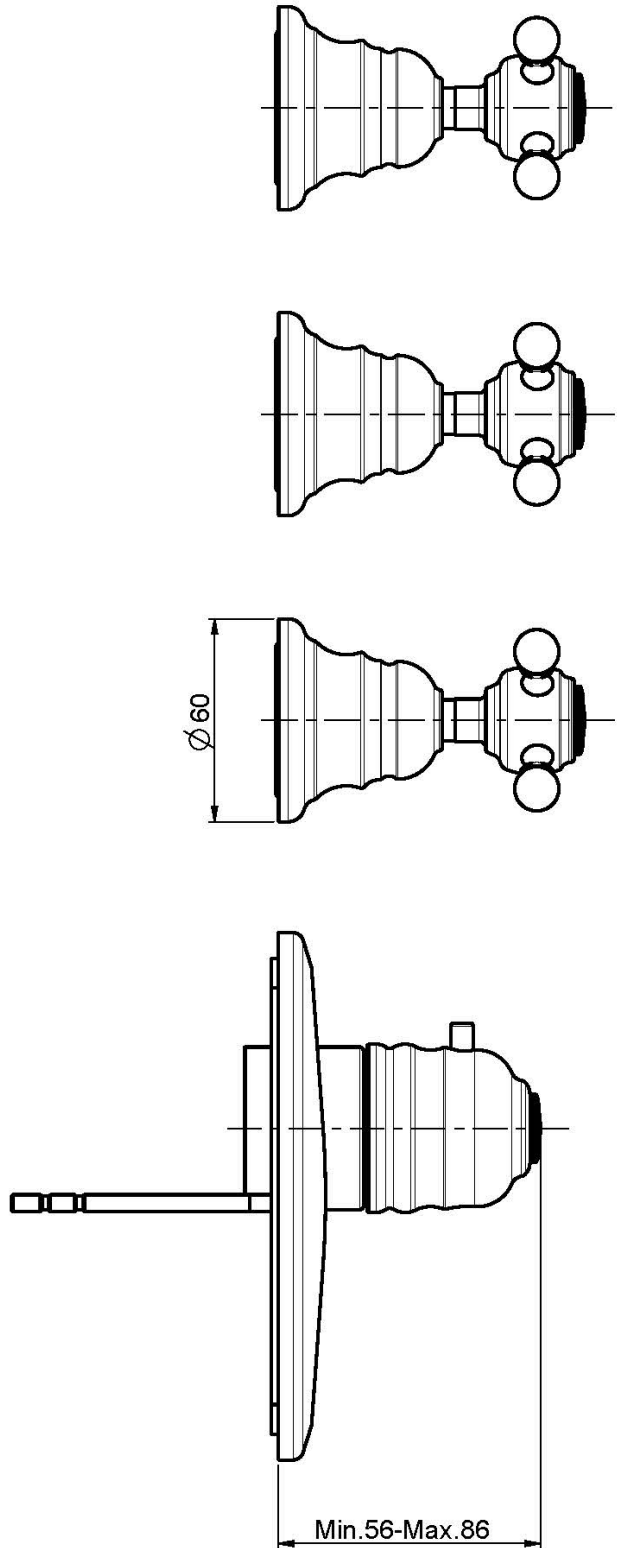

This drawing is the property of FIMA Carlo Frattini. Any complete or partial reproduction, or any transmission to third party without FIMA Carlo Frattini authorization is forbidden.