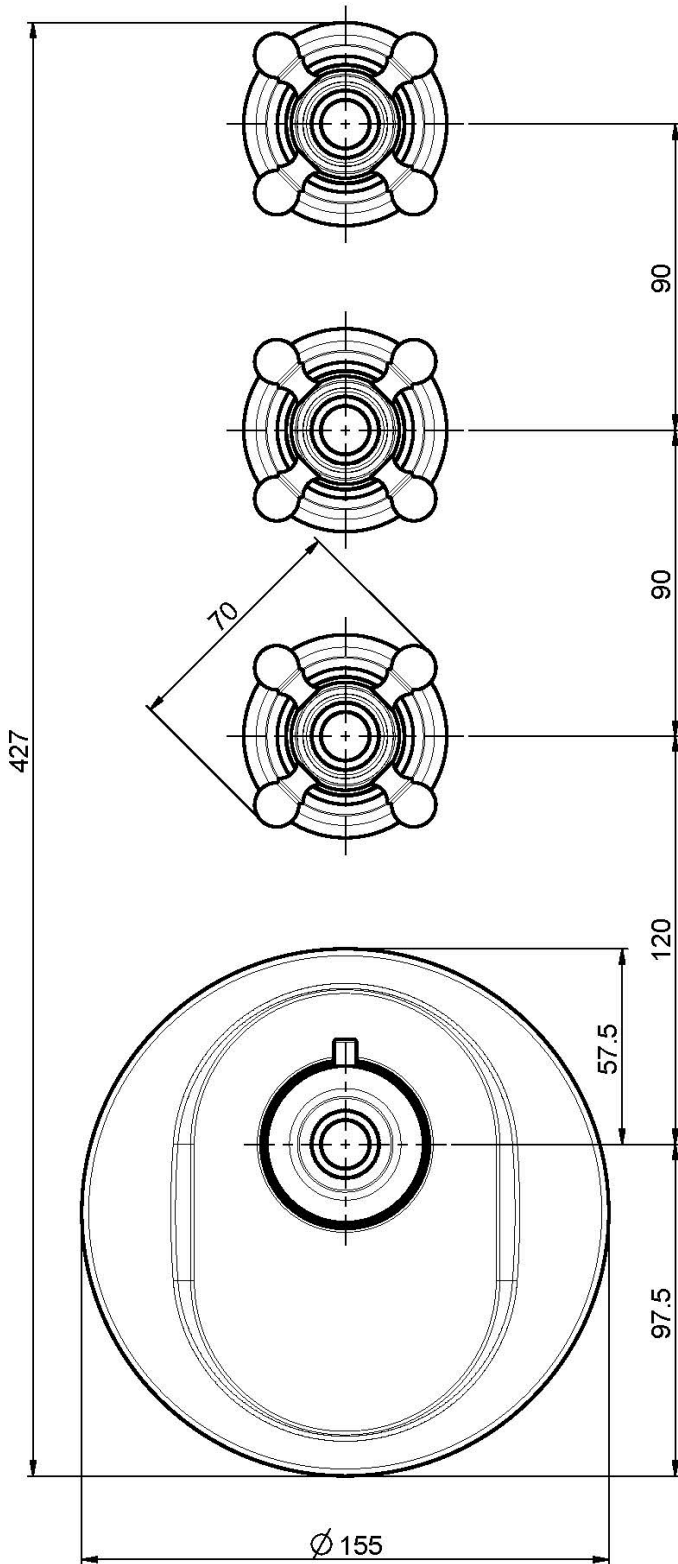

This drawing is the property of FIMA Carlo Frattini. Any complete or partial reproduction, or any transmission to third party without FIMA Carlo Frattini authorization is forbidden.