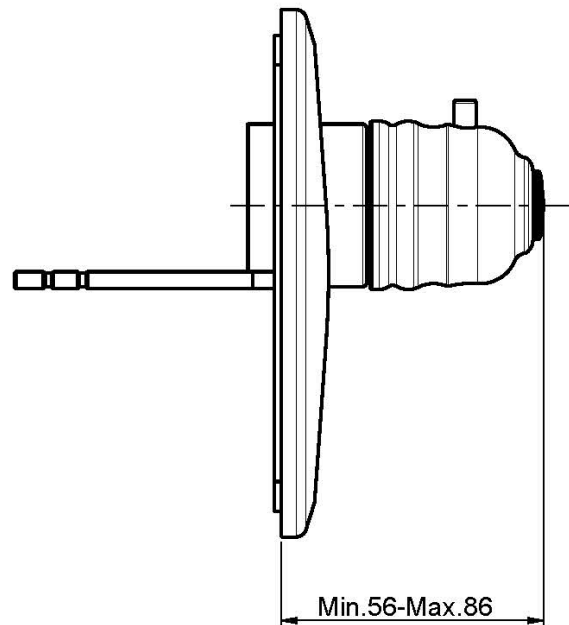

This drawing is the property of FIMA Carlo Frattini. Any complete or partial reproduction, or any transmission to third party without FIMA Carlo Frattini authorization is forbidden.