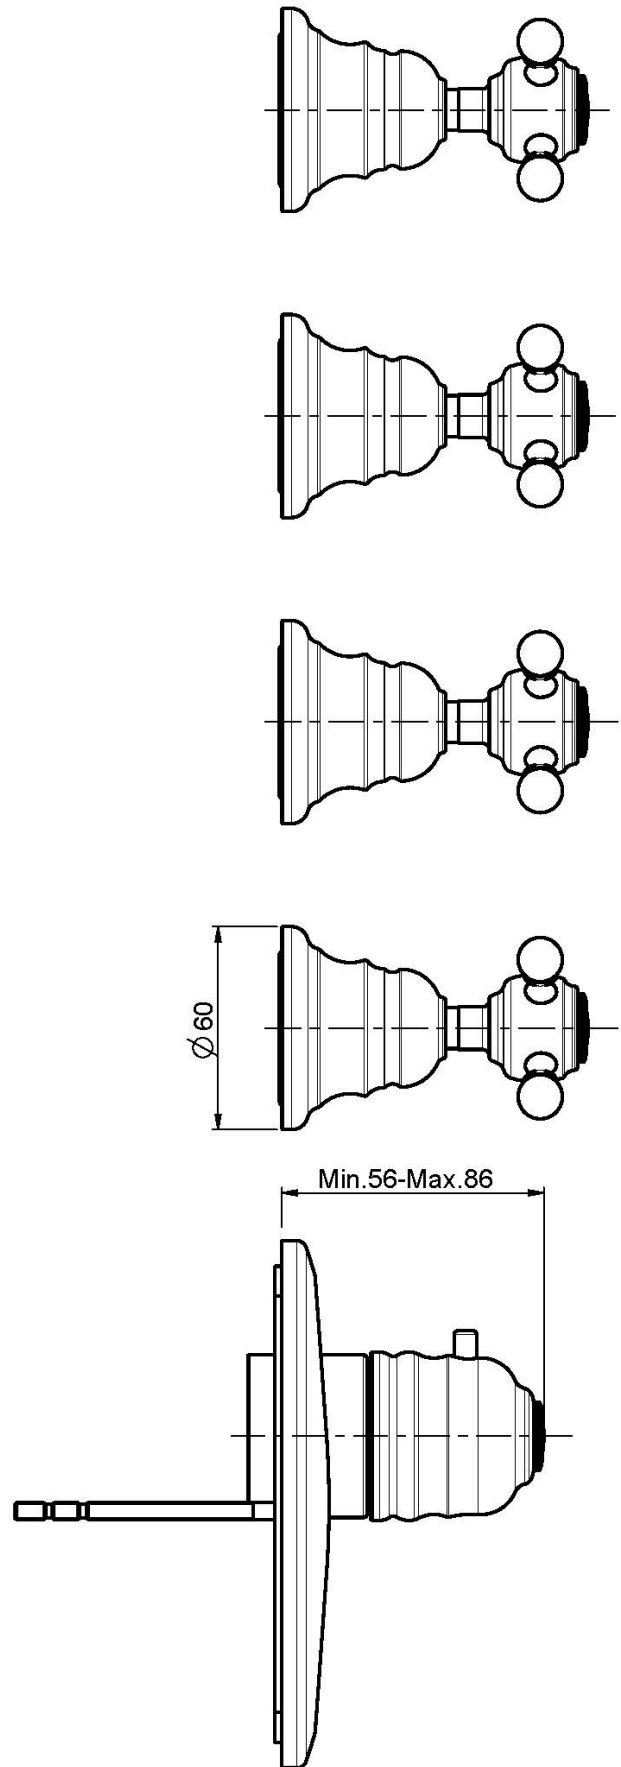

This drawing is the property of FIMA Carlo Frattini. Any complete or partial reproduction, or any transmission to third party without FIMA Carlo Frattini authorization is forbidden.