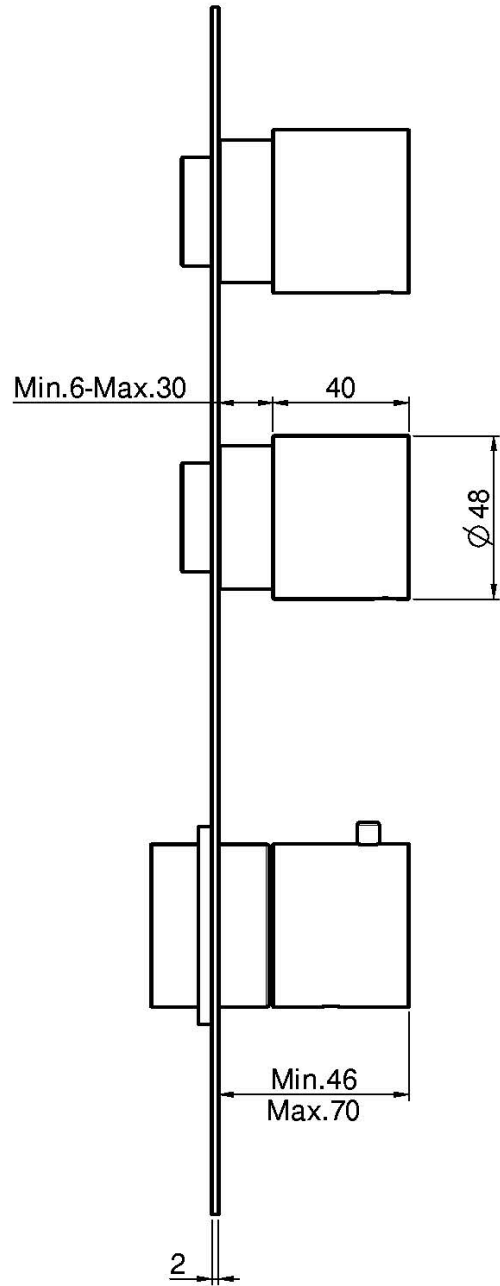

This drawing is the property of FIMA Carlo Frattini. Any complete or partial reproduction, or any transmission to third party without FIMA Carlo Frattini authorization is forbidden.