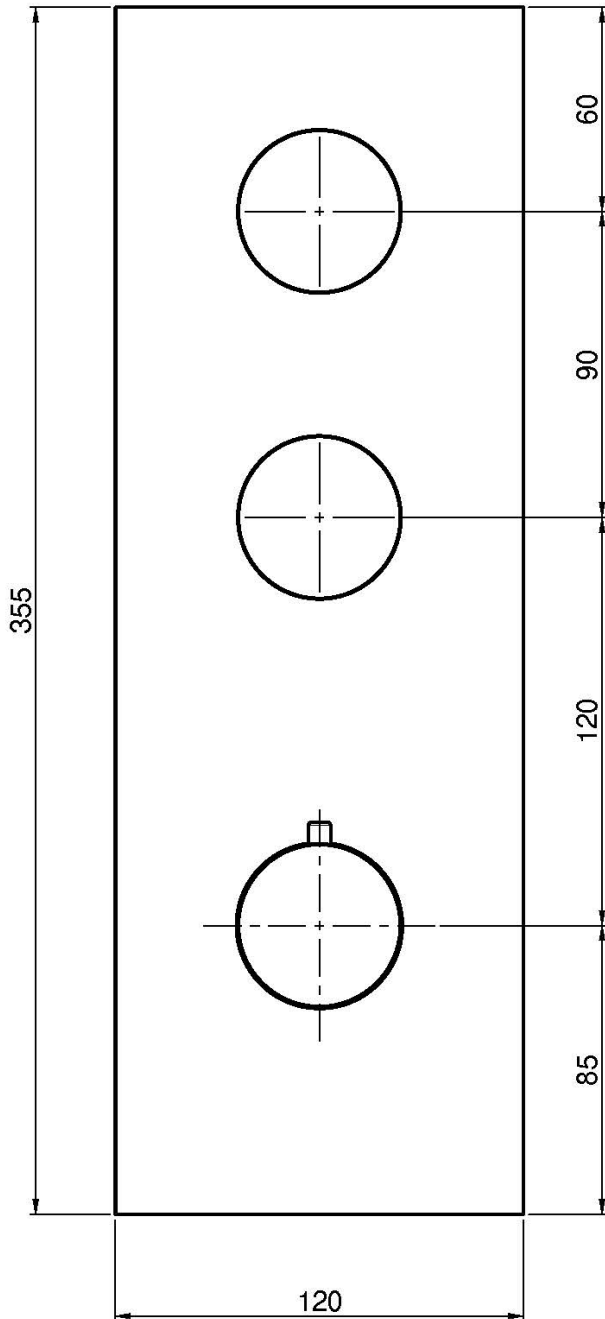

This drawing is the property of FIMA Carlo Frattini. Any complete or partial reproduction, or any transmission to third party without FIMA Carlo Frattini authorization is forbidden.