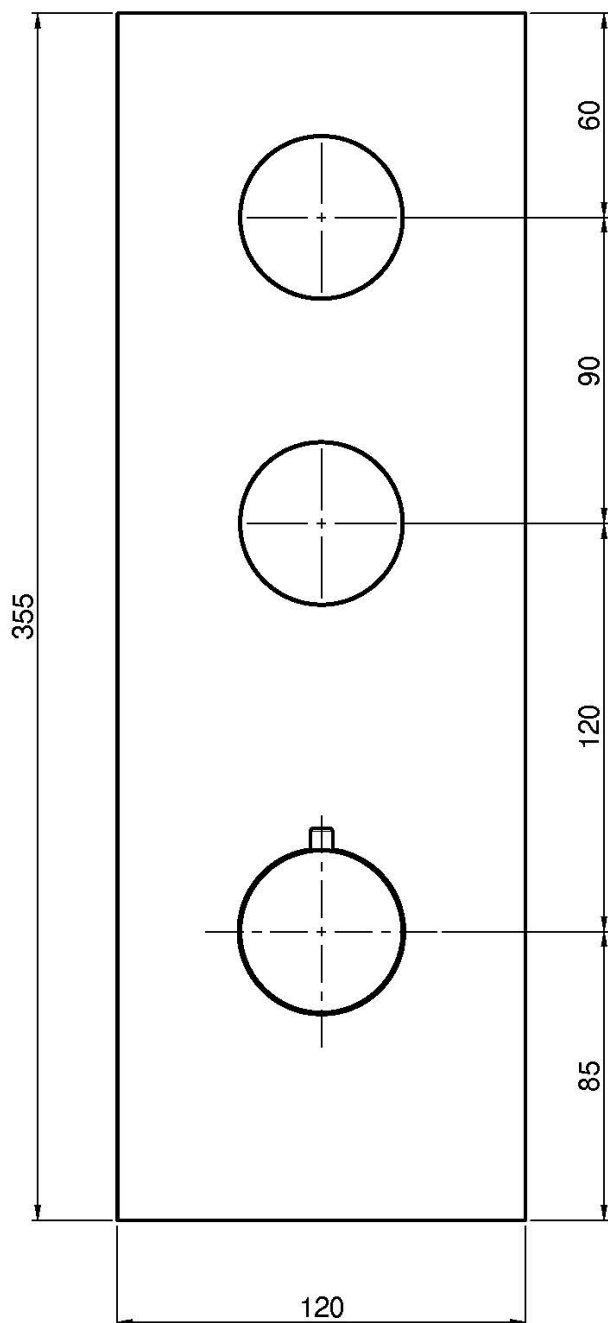

This drawing is the property of FIMA Carlo Frattini. Any complete or partial reproduction, or any transmission to third party without FIMA Carlo Frattini authorization is forbidden.