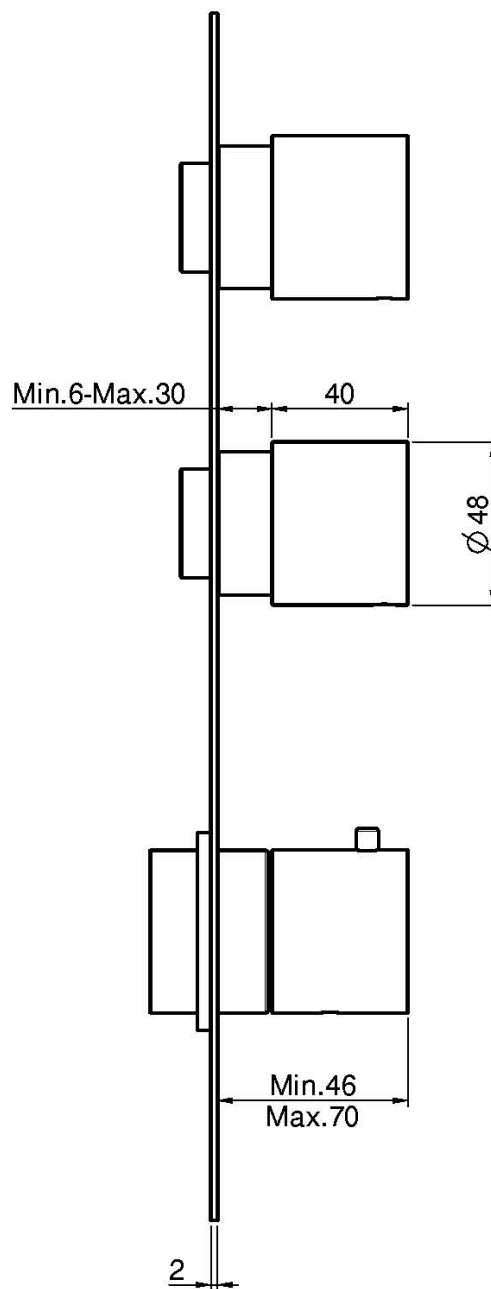

This drawing is the property of FIMA Carlo Frattini. Any complete or partial reproduction, or any transmission to third party without FIMA Carlo Frattini authorization is forbidden.