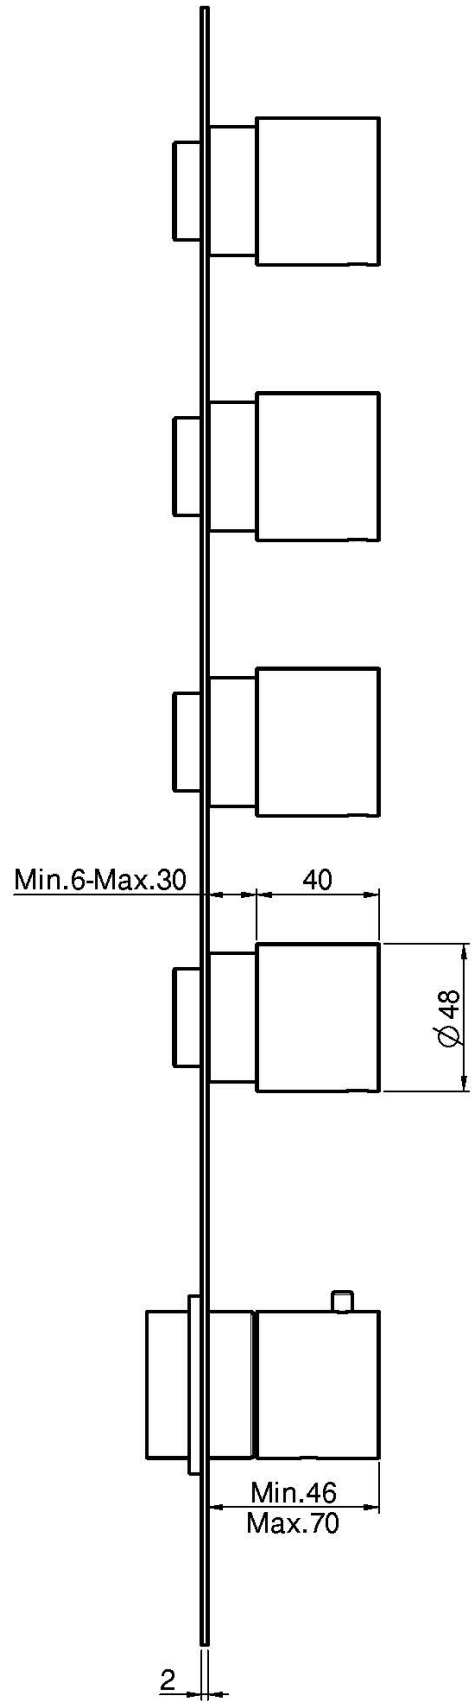

Code F3089X4

## THERMOSTATIC BUILT-IN SHOWER MIXER

- 4 volume control valves
- exposed part only
- horizontal or vertical installation
- safety stop handle 38°
- **built-in part to be ordered separately**

Finishing

PRODUCTS NEEDED TO BE ORDERED  
SEPARATELY

[Built-in part](#)

IMAGE

See the general sales conditions in our current pricelist

This drawing is the property of FIMA Carlo Frattini. Any complete or partial reproduction, or any transmission to third party without FIMA Carlo Frattini authorization is forbidden.