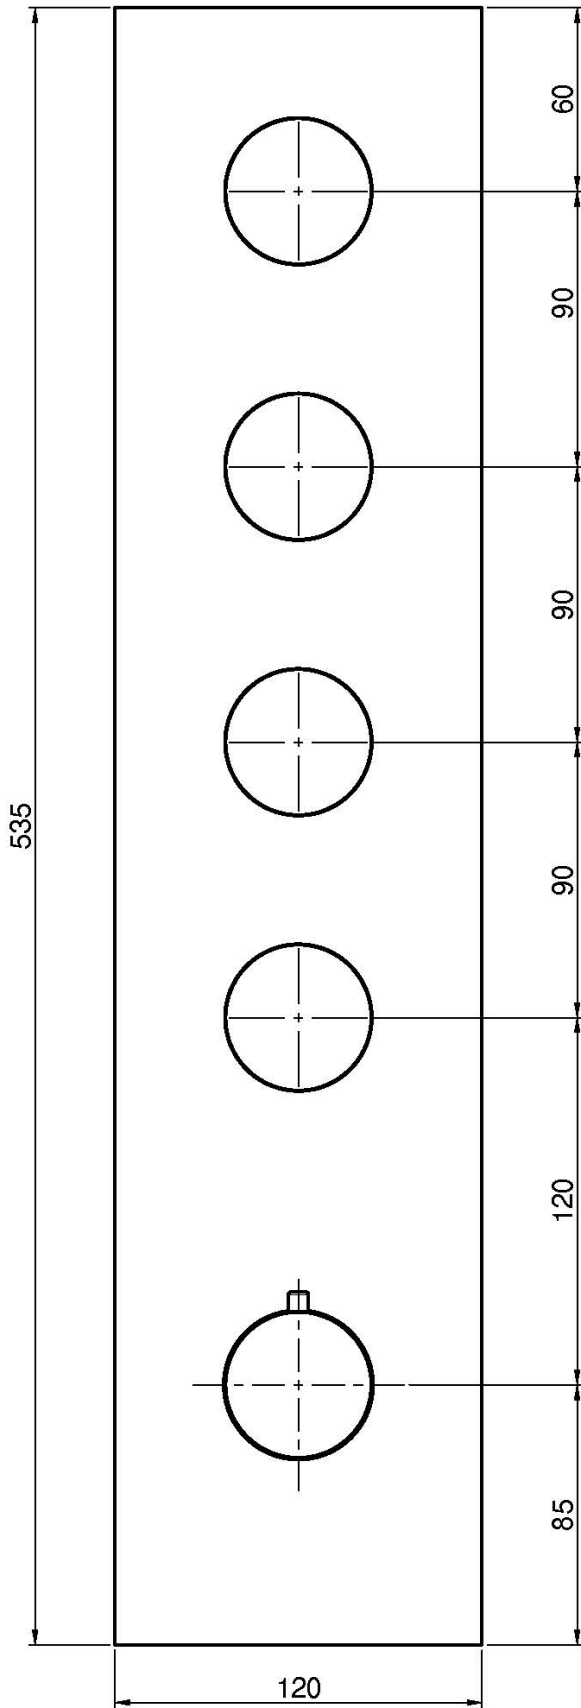

This drawing is the property of FIMA Carlo Frattini. Any complete or partial reproduction, or any transmission to third party without FIMA Carlo Frattini authorization is forbidden.