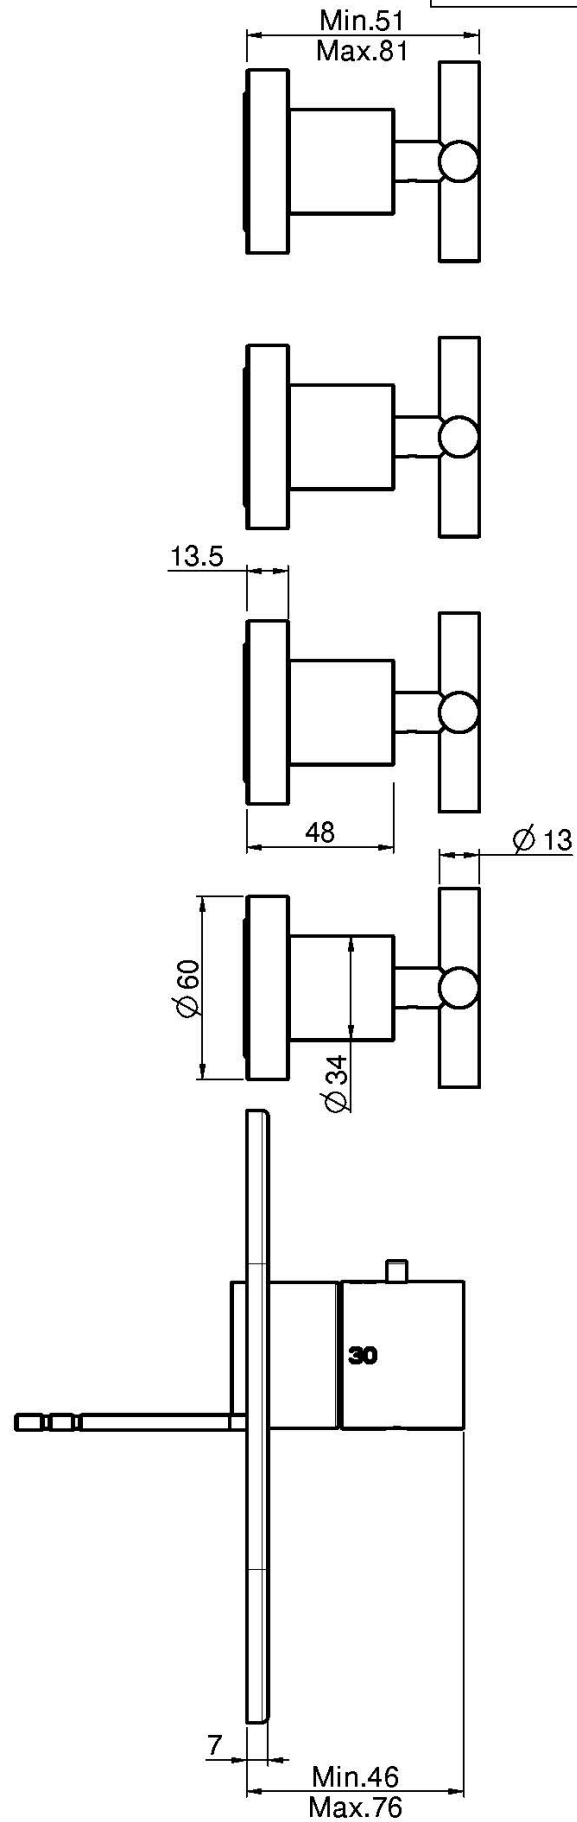

This drawing is the property of FIMA Carlo Frattini. Any complete or partial reproduction, or any transmission to third party without FIMA Carlo Frattini authorization is forbidden.