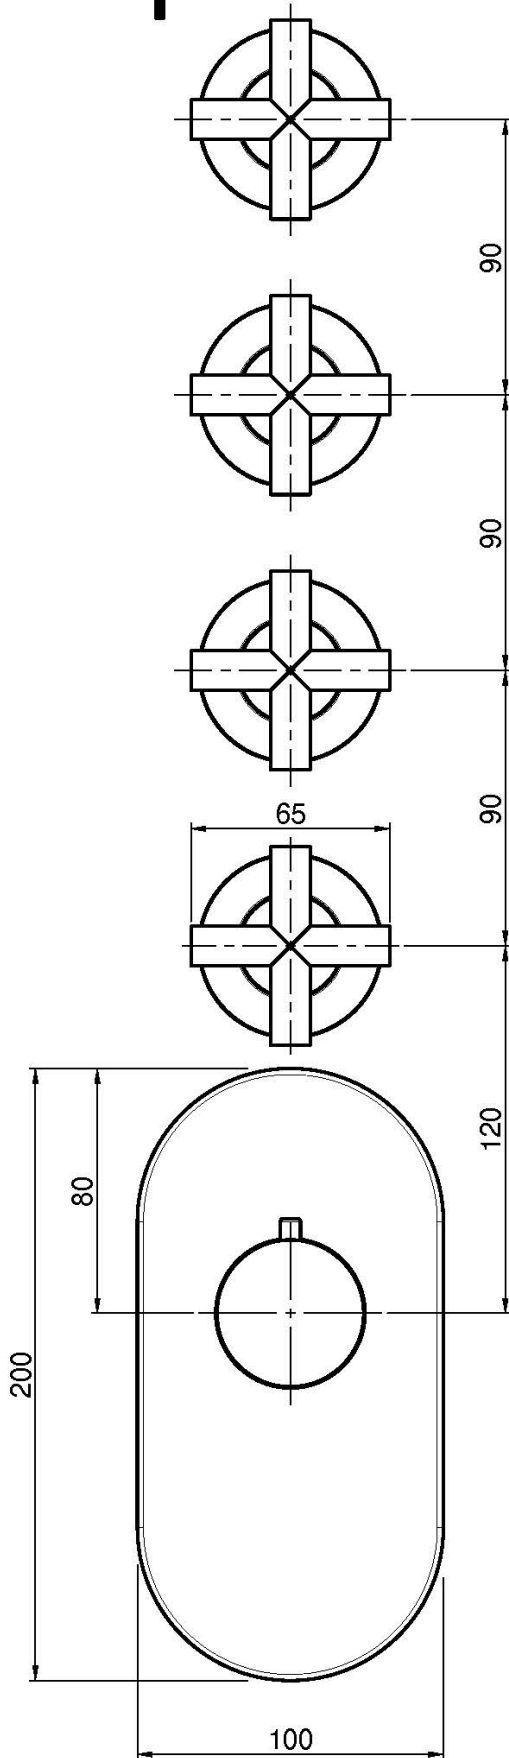

This drawing is the property of FIMA Carlo Frattini. Any complete or partial reproduction, or any transmission to third party without FIMA Carlo Frattini authorization is forbidden.