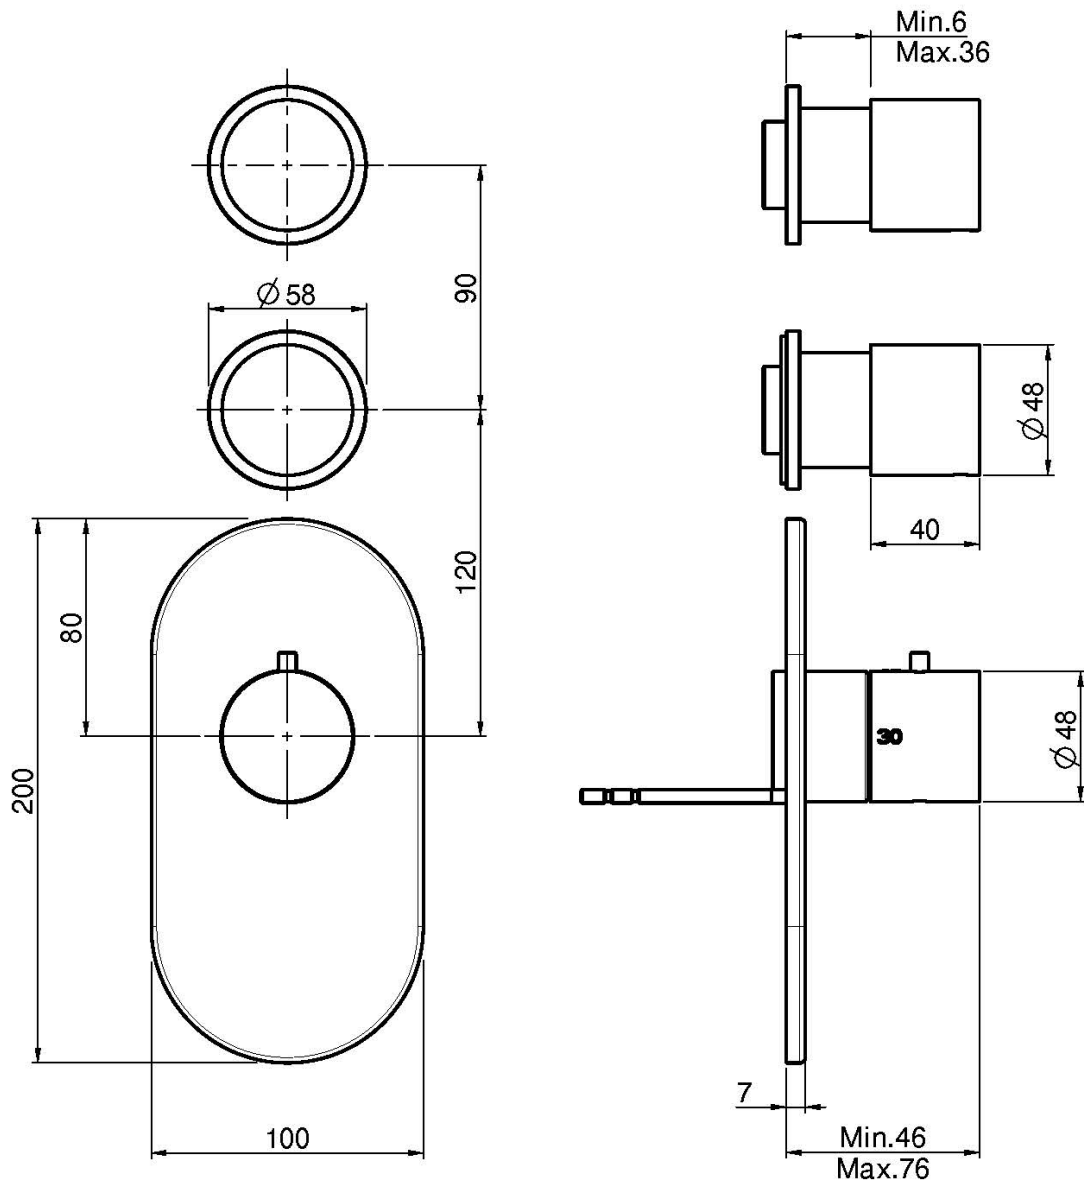

This drawing is the property of FIMA Carlo Frattini. Any complete or partial reproduction, or any transmission to third party without FIMA Carlo Frattini authorization is forbidden.