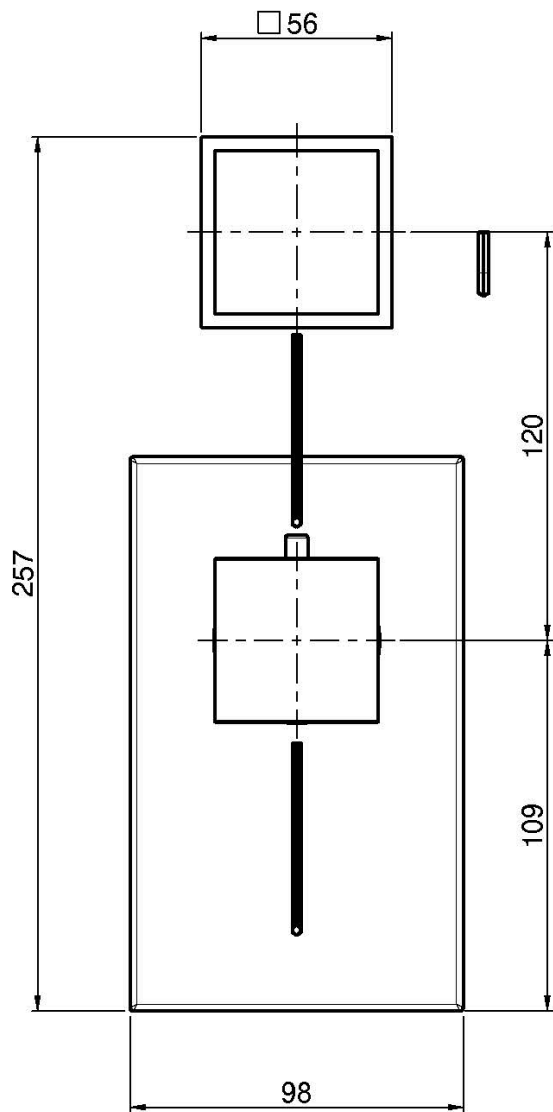

This drawing is the property of FIMA Carlo Frattini. Any complete or partial reproduction, or any transmission to third party without FIMA Carlo Frattini authorization is forbidden.