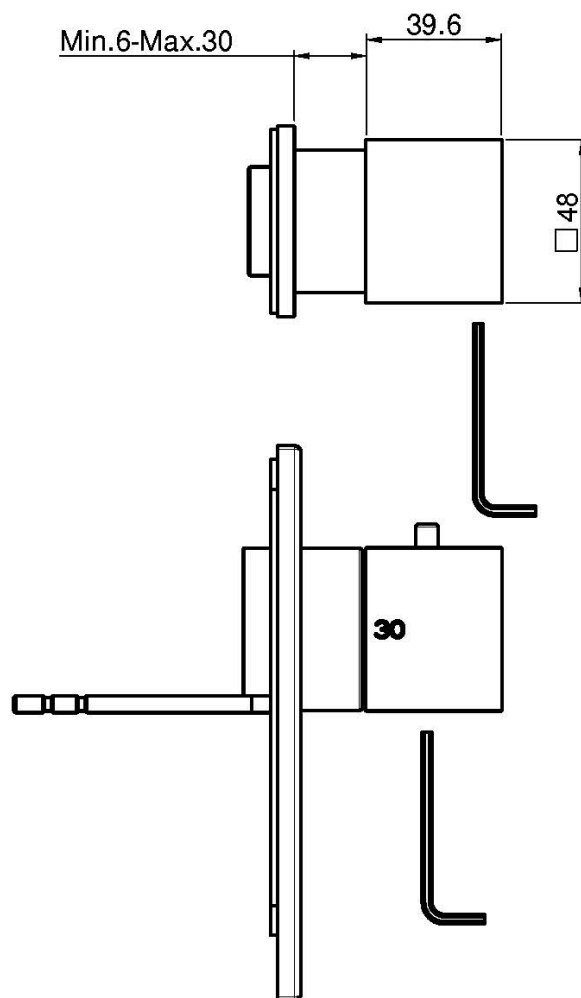

This drawing is the property of FIMA Carlo Frattini. Any complete or partial reproduction, or any transmission to third party without FIMA Carlo Frattini authorization is forbidden.