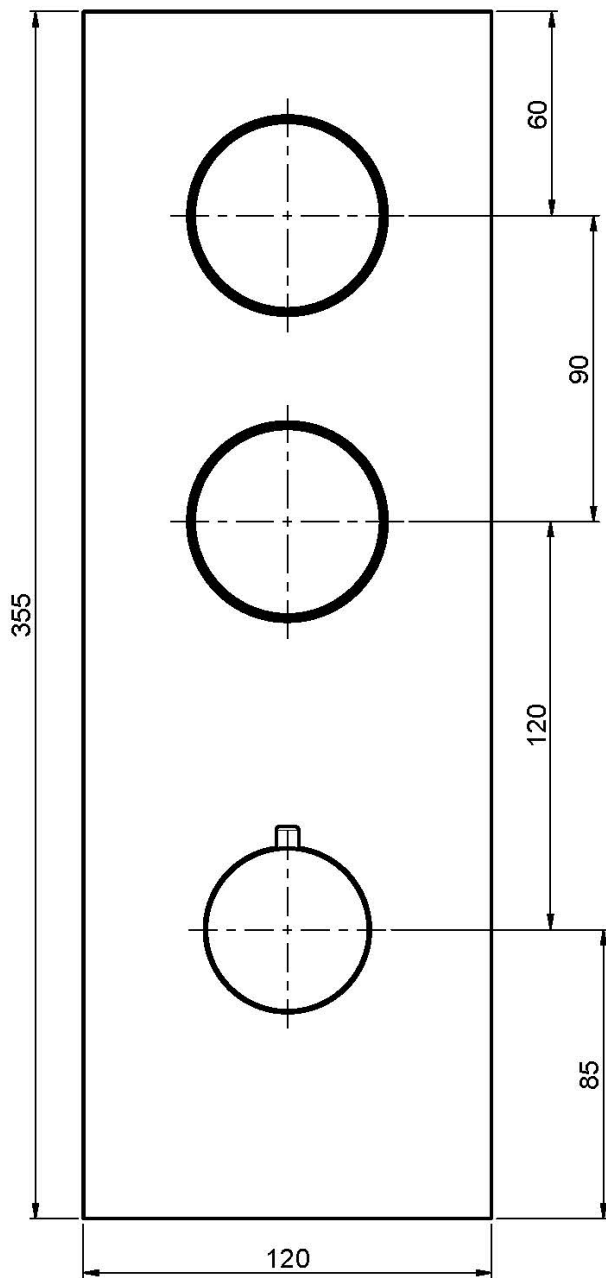

This drawing is the property of FIMA Carlo Frattini. Any complete or partial reproduction, or any transmission to third party without FIMA Carlo Frattini authorization is forbidden.