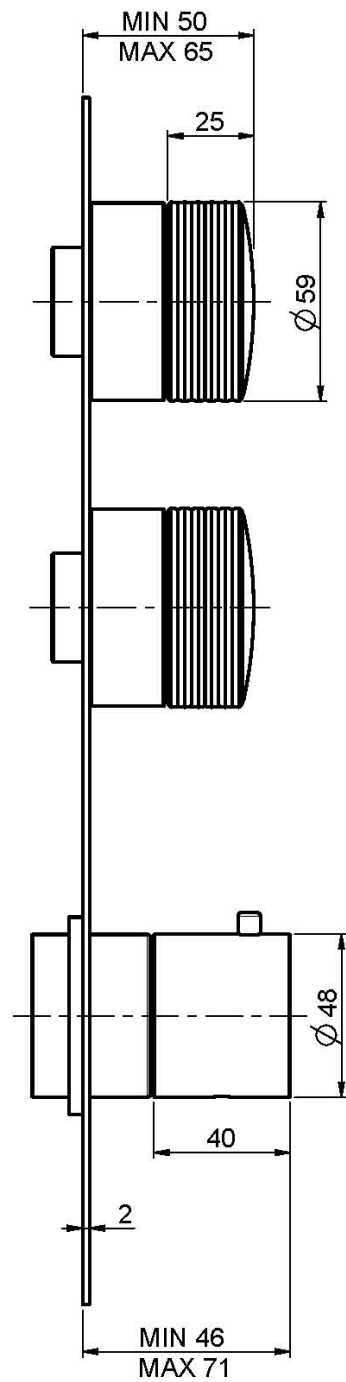

Code F5603X2

## THERMOSTATIC BUILT-IN SHOWER MIXER TEXTURE COLLECTION - SPILLO TECH

- 2 volume control valves
- exposed part only
- safety stop handle 38°
- horizontal or vertical installation
- **COVER TO BE ORDERED SEPARATELY**
- **built-in part to be ordered separately**

PRODUCTS NEEDED TO BE ORDERED  
SEPARATELY

[C2](#)

[Built-in part](#)

IMAGE

See the general sales conditions in our current pricelist

This drawing is the property of FIMA Carlo Frattini. Any complete or partial reproduction, or any transmission to third party without FIMA Carlo Frattini authorization is forbidden.