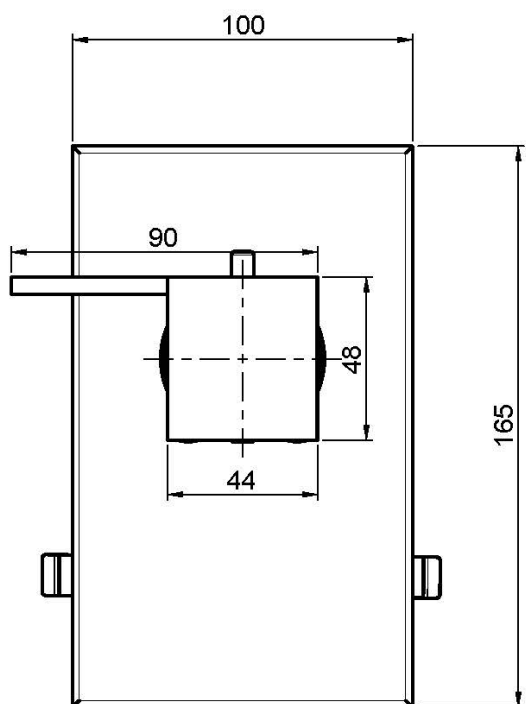

This drawing is the property of FIMA Carlo Frattini. Any complete or partial reproduction, or any transmission to third party without FIMA Carlo Frattini authorization is forbidden.