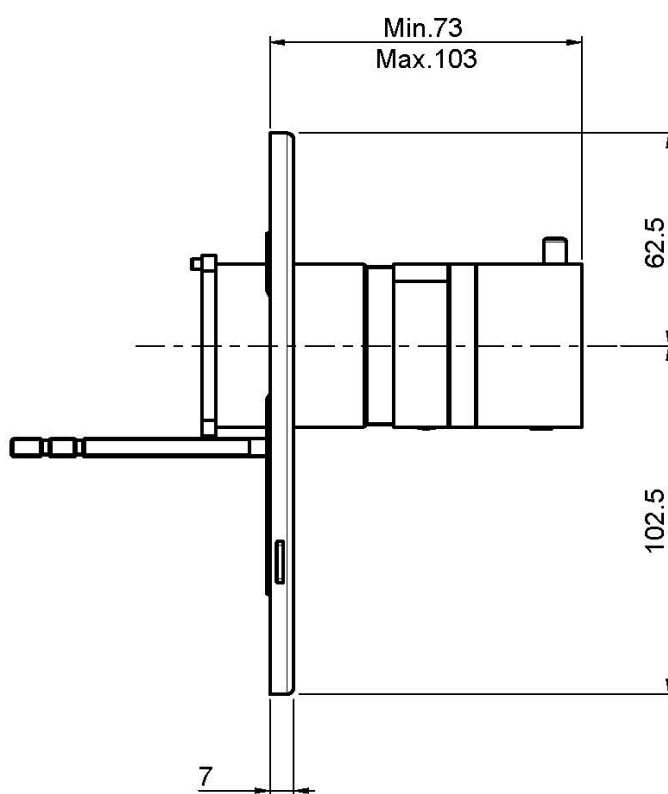

This drawing is the property of FIMA Carlo Frattini. Any complete or partial reproduction, or any transmission to third party without FIMA Carlo Frattini authorization is forbidden.