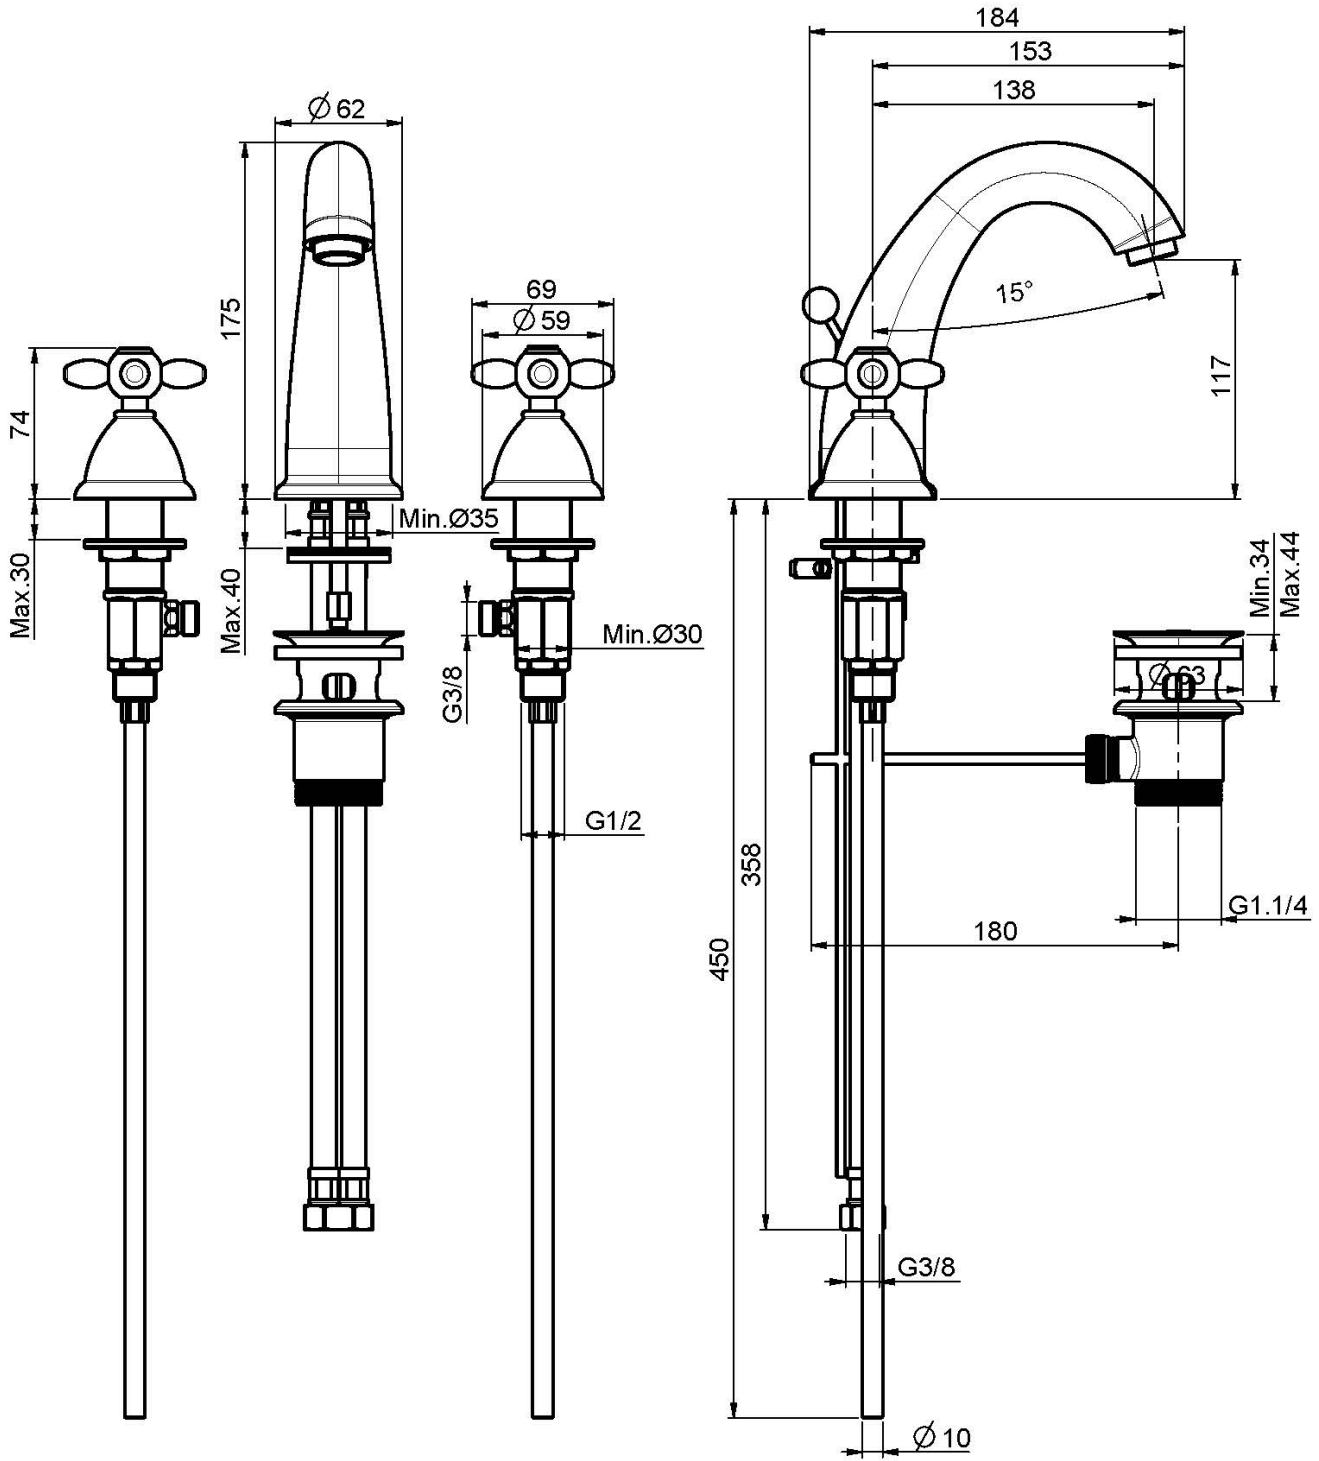

Code F5031

THREE-HOLES BASIN MIXER

- n. 2 flexible hoses
- pop-up waste 1"1/4

Finishing

-  CHROM
CR
-  BRUSHED NICKEL
SN
-  GOLD
OR
-  BRUSHED GOLD
OS
-  OLD BRONZE
BR
-  ANTIQUE COPPER
RA

IMAGE

See the general sales conditions in our current pricelist