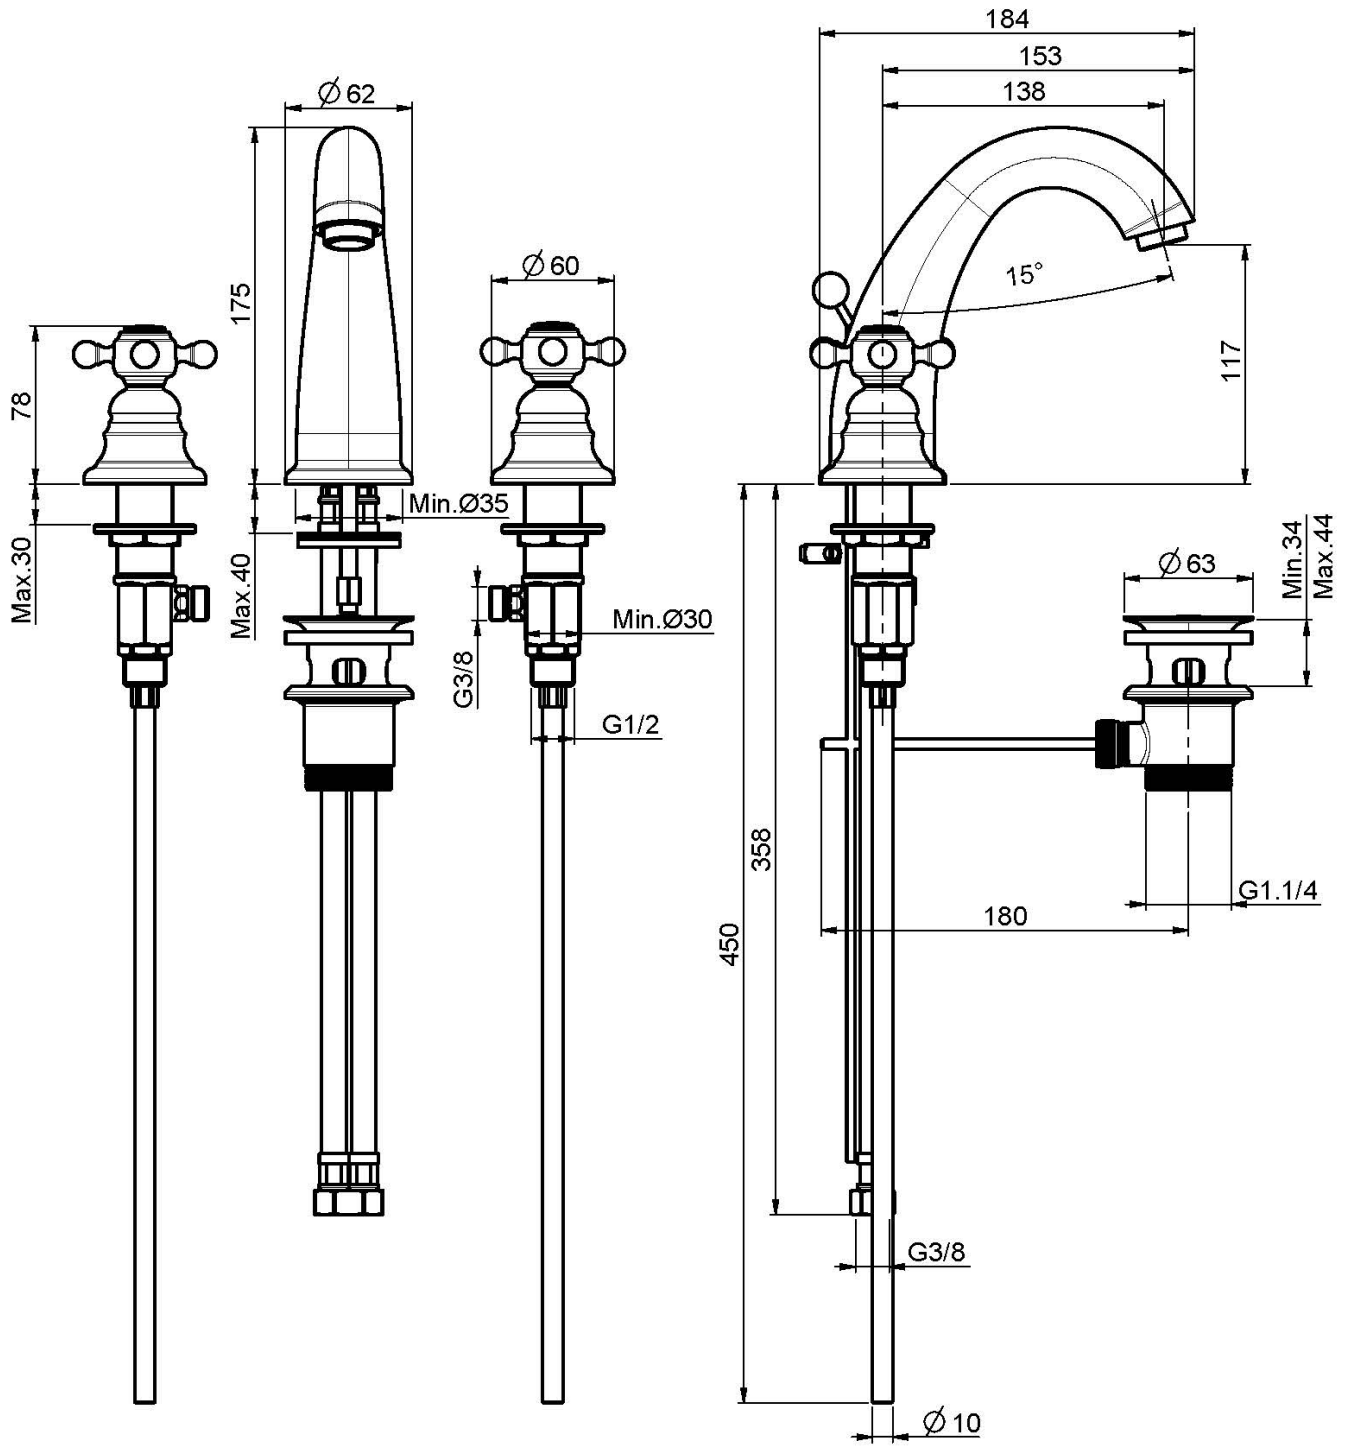

Code F5101

THREE-HOLES BASIN MIXER

- n. 2 flexible hoses
- pop-up waste 1"1/4

Finishing

-  CHROM
CR
-  BRUSHED NICKEL
SN
-  GOLD
OR
-  BRUSHED GOLD
OS
-  OLD BRONZE
BR
-  ANTIQUE COPPER
RA

IMAGE

See the general sales conditions in our current pricelist