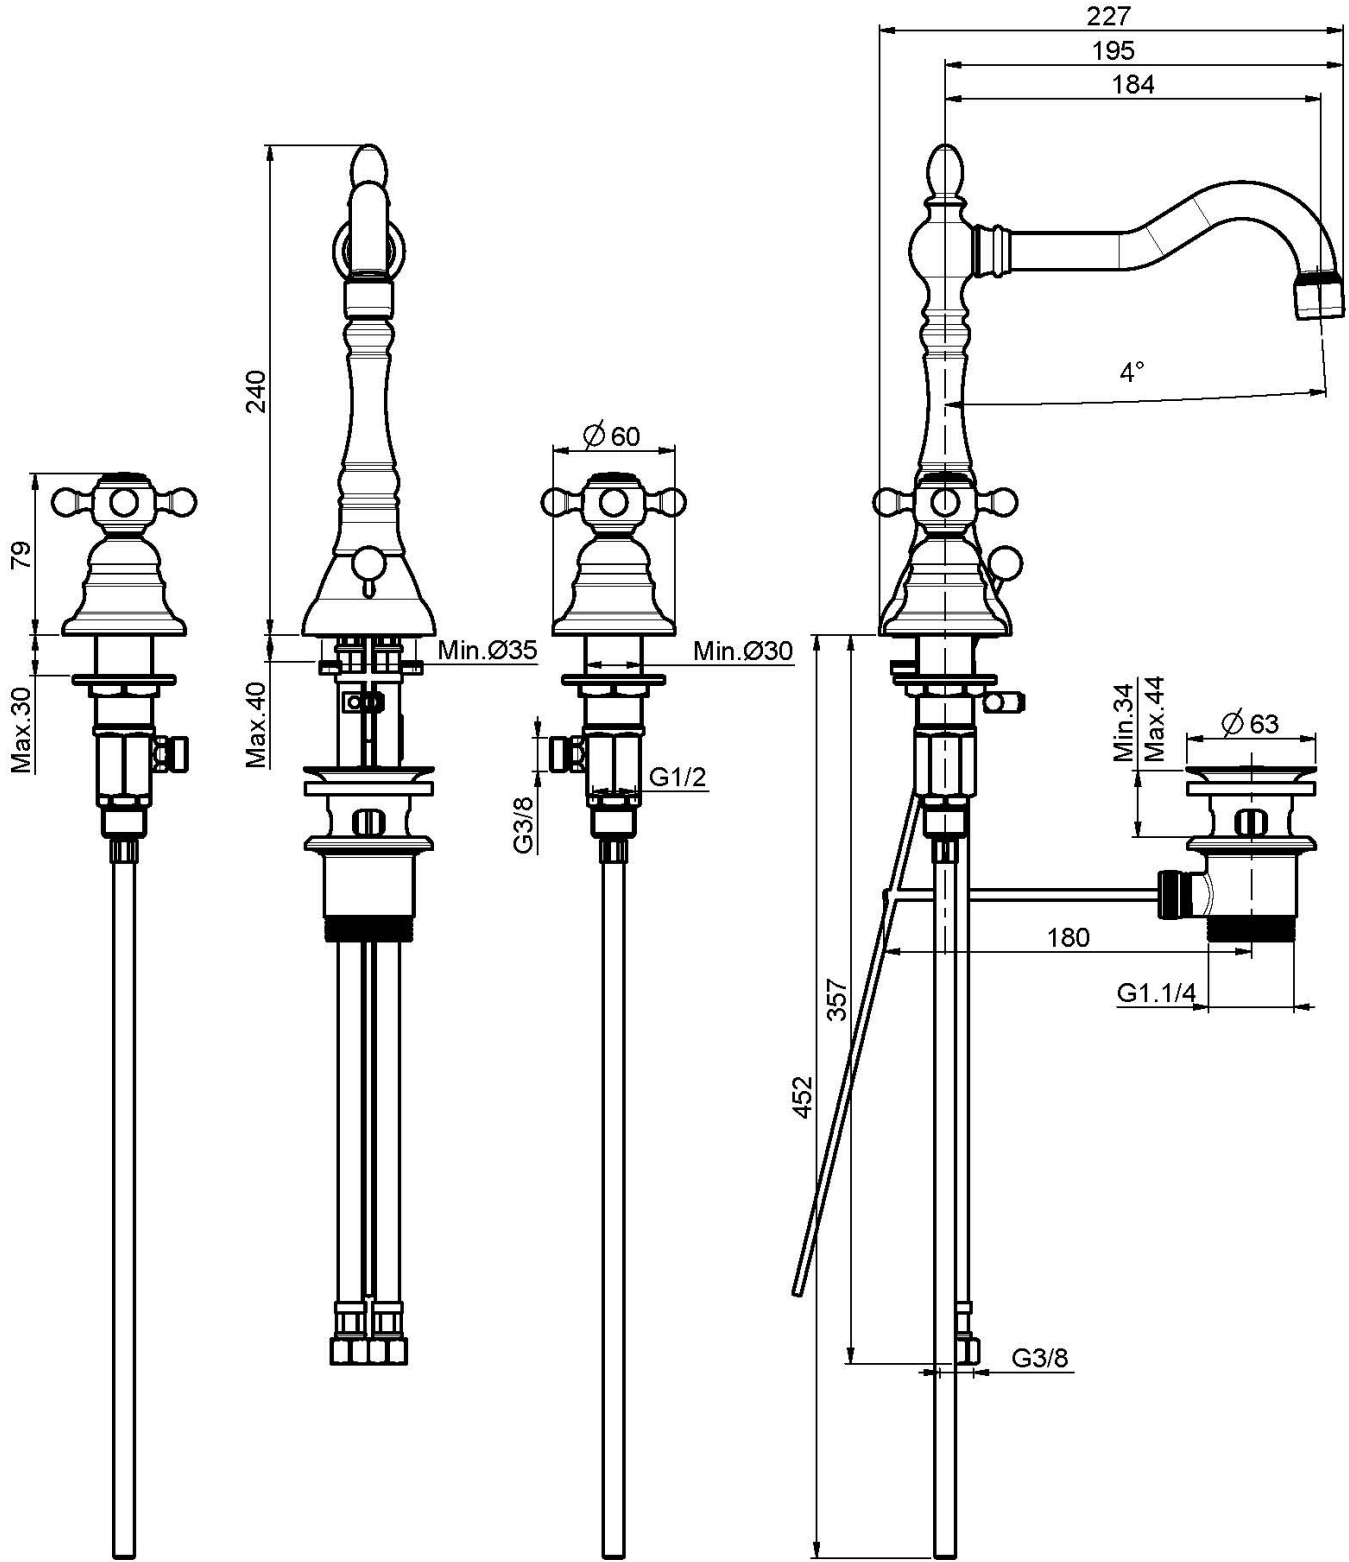

This drawing is the property of FIMA Carlo Frattini. Any complete or partial reproduction, or any transmission to third party without FIMA Carlo Frattini authorization is forbidden.