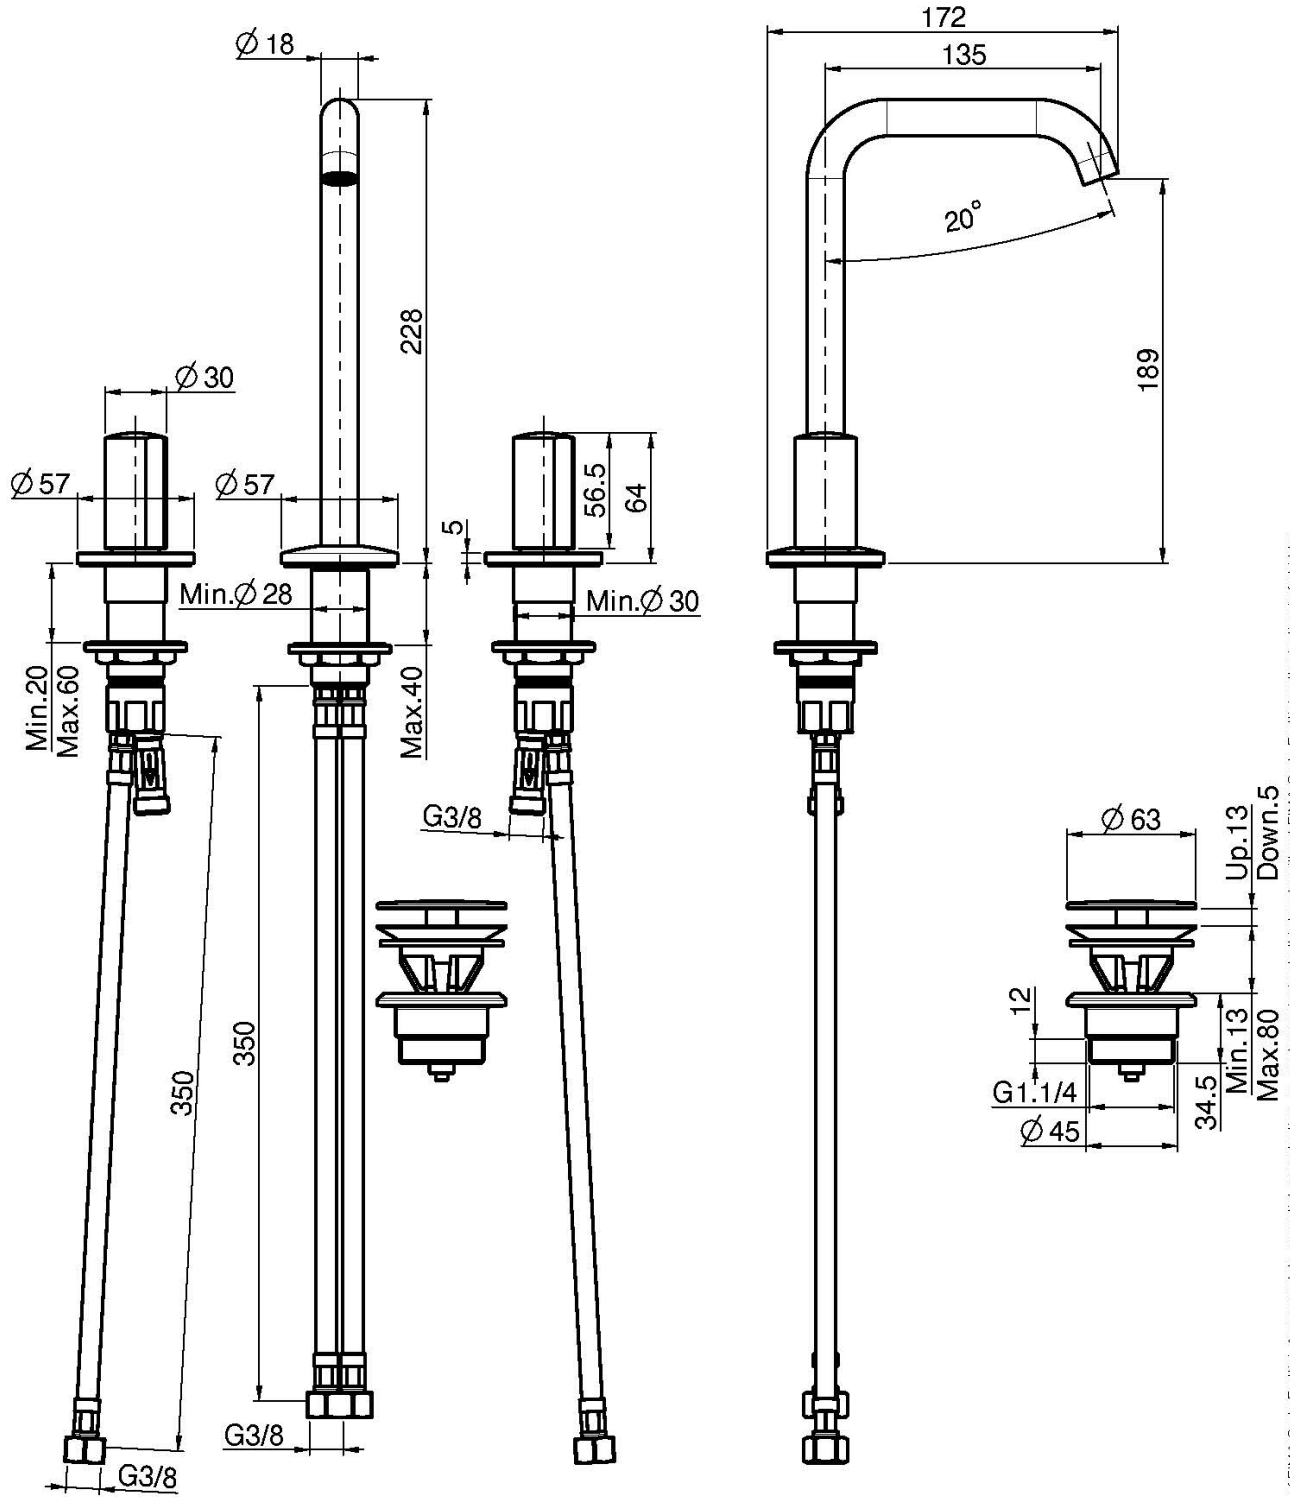

Code F3191B

THREE-HOLES BASIN MIXER WITH SWIVEL SPOUT

HANDLES SOLD SEPARATELY

- n. 2 flexible hoses
- swivel spout Ø 18 mm
- 1"1/4 brass click clack waste

TO COMPLETE THIS PRODUCT PLEASE ORDER NR. 1 PAIR OF HANDLES S4 OR NR.2 HANDLES S2

[Handle S2](#)

[Pair of handles S4 for three-holes basin mixer](#)

See the general sales conditions in our current pricelist

This drawing is the property of FIMA Carlo Frattini. Any complete or partial reproduction, or any transmission to third party without FIMA Carlo Frattini authorization is forbidden.