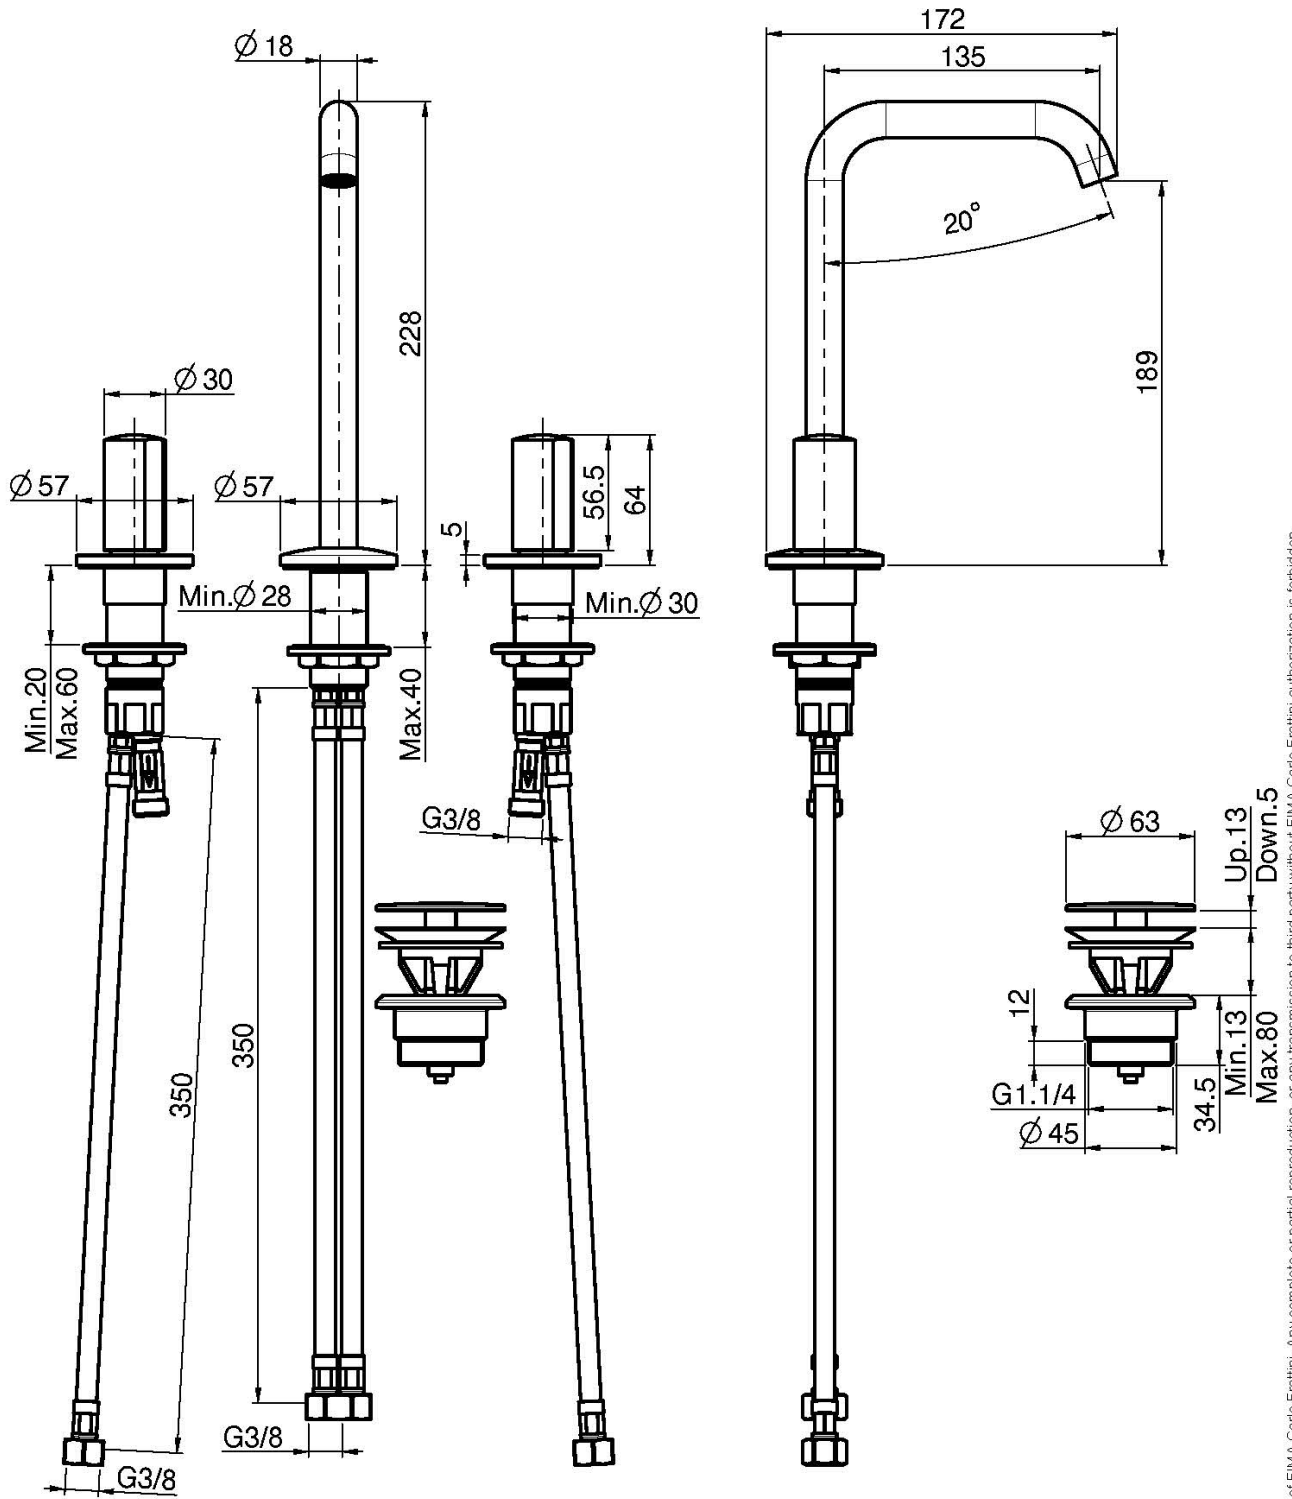

Code F3191B

THREE-HOLES BASIN MIXER WITH SWIVEL SPOUT

HANDLES SOLD SEPARATELY

- n. 2 flexible hoses
- swivel spout Ø 18 mm
- 1"1/4 brass click clack waste

TO COMPLETE THIS PRODUCT PLEASE ORDER NR. 1 PAIR OF HANDLES S4 OR NR.2 HANDLES S2

[Handle S2](#)

[Pair of handles S4 for three-holes basin mixer](#)

See the general sales conditions in our current pricelist

This drawing is the property of FIMA Carlo Frattini. Any complete or partial reproduction, or any transmission to third party without FIMA Carlo Frattini authorization is forbidden.