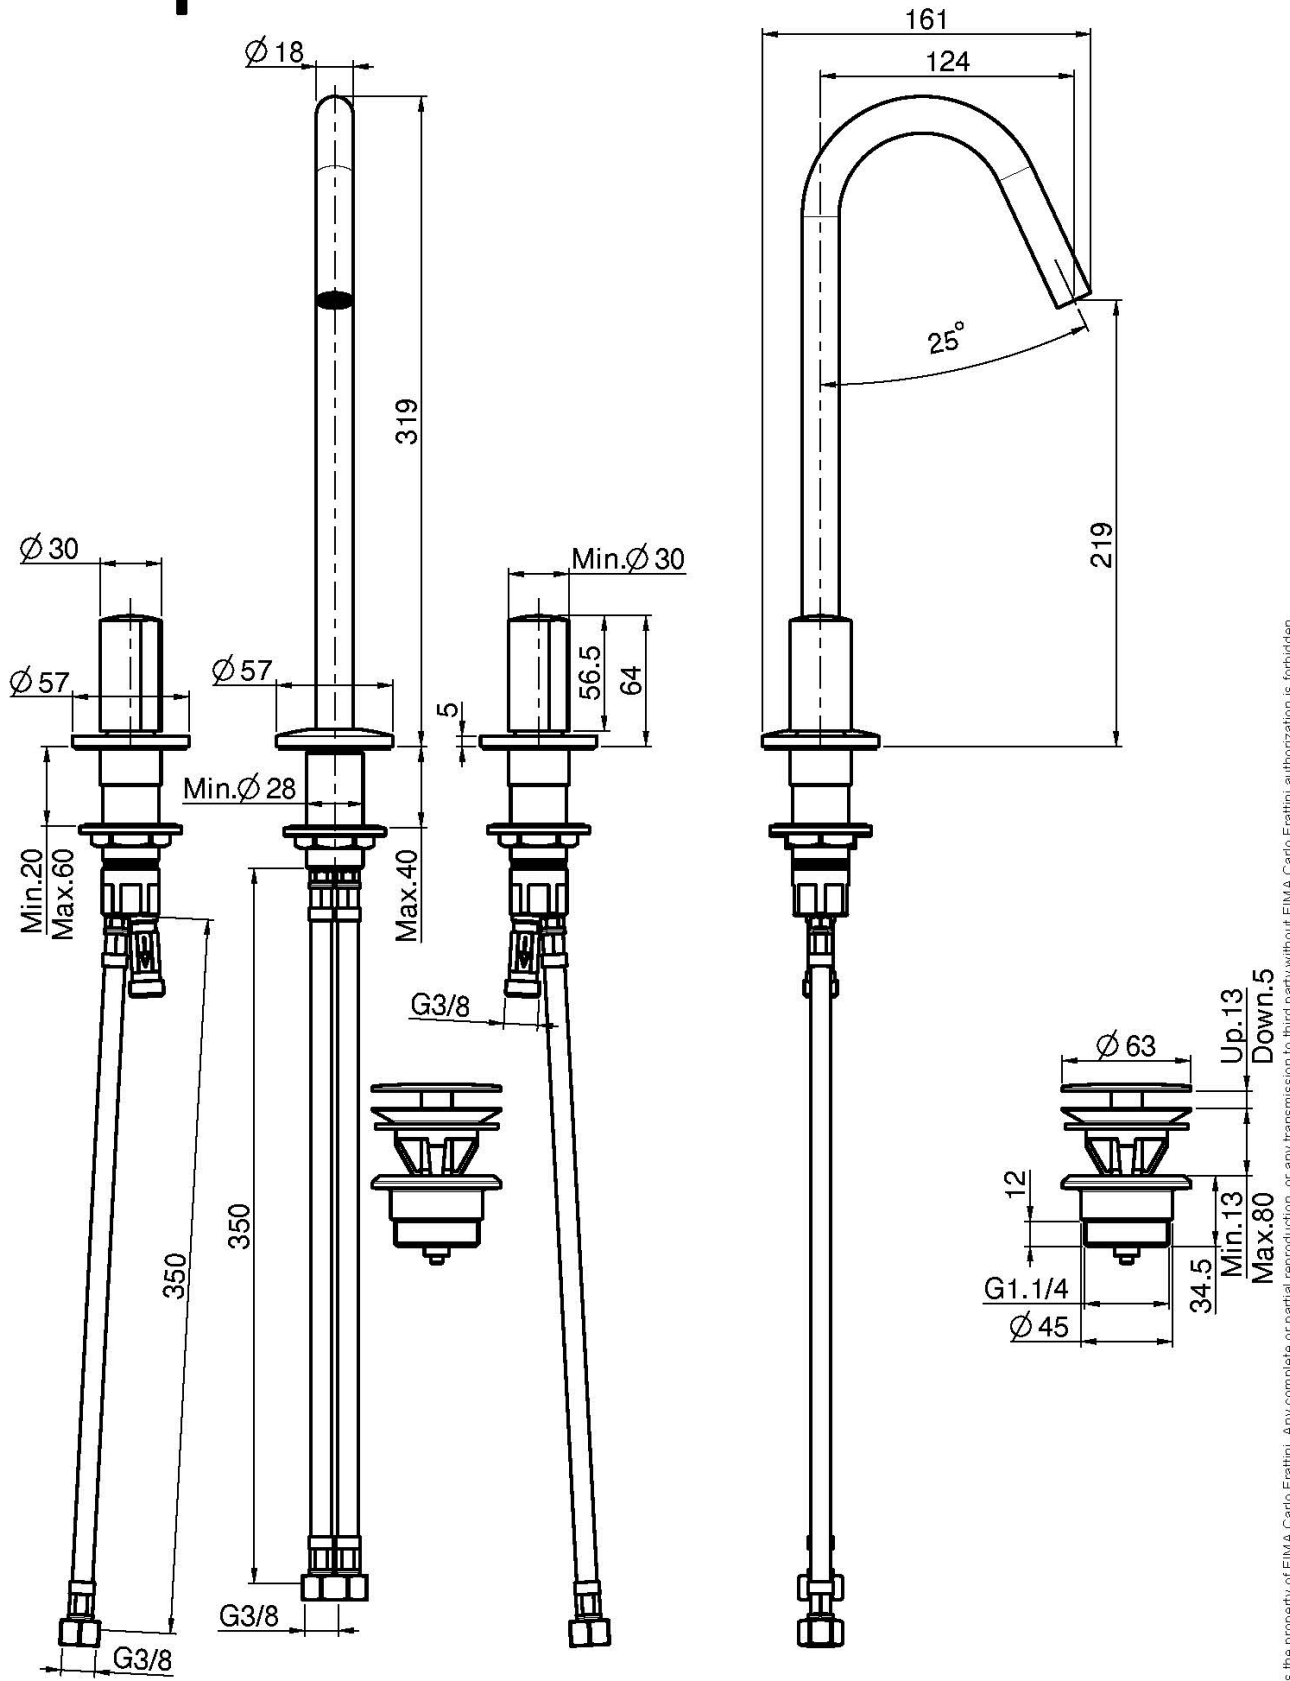

Code F3191C

THREE-HOLES BASIN MIXER WITH SWIVEL SPOUT

HANDLES SOLD SEPARATELY

- n. 2 flexible hoses
- swivel spout Ø 18 mm
- 1"1/4 brass click clack waste

TO COMPLETE THIS PRODUCT PLEASE ORDER NR. 1 PAIR OF HANDLES S4 OR NR.2 HANDLES S2

[Handle S2](#)

[Pair of handles S4 for three-holes basin mixer](#)

See the general sales conditions in our current pricelist

This drawing is the property of FIMA Carlo Frattini. Any complete or partial reproduction, or any transmission to third party without FIMA Carlo Frattini authorization is forbidden.